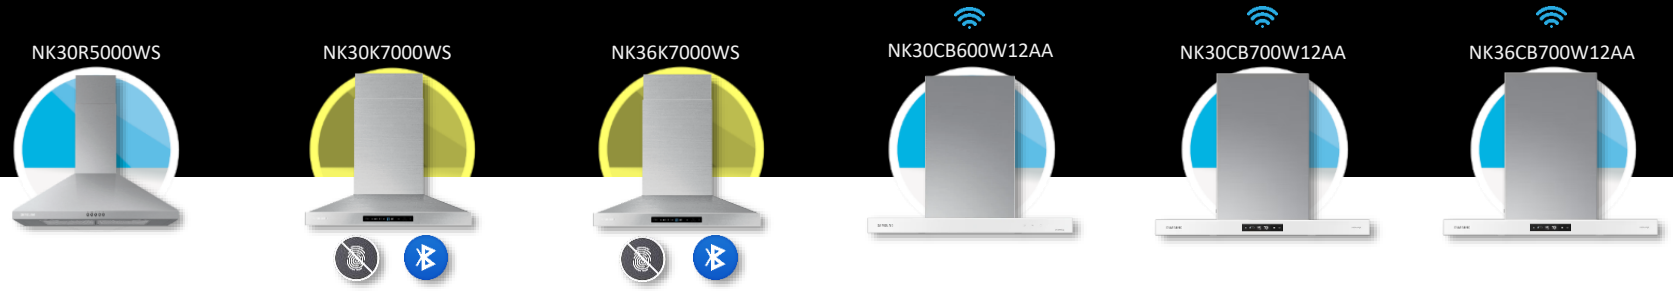

Width	30"	30"	36"	30"	30"	36"
Colour	Stainless Steel	Stainless Steel	Stainless Steel	White	White	White
Colour Options		Black Stainless Steel NK30K7000WG	Black Stainless Steel NK36K7000WG	Charcoal NK30CB600W33AA Grey NK30CB700WCGAA	Charcoal NK30CB600W33AA Grey NK30CB700WCGAA	Charcoal NK36CB600W33AA Grey NK36CB700WCGAA
Fingerprint Resistant		✓	✓	✓	✓	✓
Controls	Buttons	Digital Touch Controls	Digital Touch Controls	Digital Touch Controls	Digital Touch Controls	Digital Touch Controls
CFM Rating	390 CFM	390 CFM (600 CFM Optional)	390 CFM (600 CFM Optional)	390 CFM (630 CFM Optional)	390 CFM (630 CFM Optional)	390 CFM (630 CFM Optional)
Dimensions	30" (W) 28 6/16" ~ 42 1/8" (H) 19 11/16" (D)	30" (W) 25 25/64" ~ 39 31/64" (H) 19 11/16" (D)	36" (W) 25 25/64" ~ 39 31/64" (H) 19 11/16" (D)	29 27/32" (W) 25 7/16" ~ 41 31/32" (H) 19 11/16" (D)	29 27/32" (W) 25 7/16" ~ 41 31/32" (H) 19 11/16" (D)	35 23/64" (W) 25 7/16" ~ 41 31/32" (H) 19 11/16" (D)
★ Key Features	390 CFM Mesh Filters LED Light	600 CFM Optional Bluetooth* Digital Touch Controls	600 CFM Optional Bluetooth* Digital Touch Controls	630 CFM Optional Wi-Fi Connectivity LED Bar Lighting	630 CFM Optional Wi-Fi Connectivity Smart Ventilation	630 CFM Optional Wi-Fi Connectivity Smart Ventilation
Ventilation Speed	3 Levels	3 Levels + Boost	3 Levels + Boost	3 Levels + Boost	4 Levels + Boost	4 Levels + Boost
Smart Ventilation					✓	✓
Filters	Mesh	Baffle	Baffle	Stainless Steel	Stainless Steel	Stainless Steel
Low Noise				✓	✓	✓
Bluetooth*		✓	✓			
LED Lighting	✓	✓	✓	LED Bar Lighting	LED Bar Lighting	LED Bar Lighting
Timer		✓	✓			
Wall-Mount Chimney Style	Up to 9 ft.	Up to 9 ft.	Up to 9 ft.	Up to 9 ft.	Up to 9 ft.	Up to 9 ft.

Optional Accessories

Recirculation Kit (NK700W)	NK-AR7000WB	Charcoal Filter (NK700W)	NK-AF7000WB	Hood Extension Kit (Up to 12 ft.) for Chimney (NK700W)	NK-AE7000W12 (White) NK-AE7000W33 (Charcoal) NK-AE7000WCG (Grey)
Recirculation Kit (NK7000)	NK-AF030FNB	Charcoal Filter (NK7000)	NK-AF050FNB	Hood Extension Kit (Up to 12 ft.) for Chimney (NK7000)	NK-AE705PWS (STS) NK-AE705PWG (BSS)
Recirculation Kit (NK5000)	NK-AF020FNB	Charcoal Filter (NK5000)	NK-AR040FNB	Hood Extension Kit (Up to 12 ft.) for Chimney (NK5000)	NK-AE505PWS (STS)