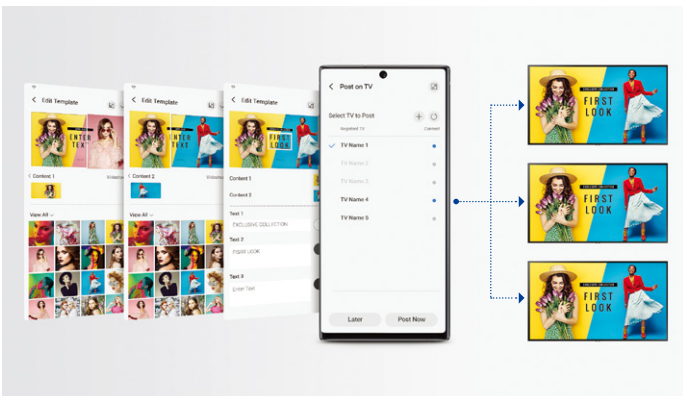

Design content with the click of a button

Small businesses can save time and money with Business TV's more than 100 pre-loaded content templates including vertical orientation, L-Bar layouts, motion-embedded, seasonal sale and other pre-designed promotions and advertisements for do-it-yourself content management.