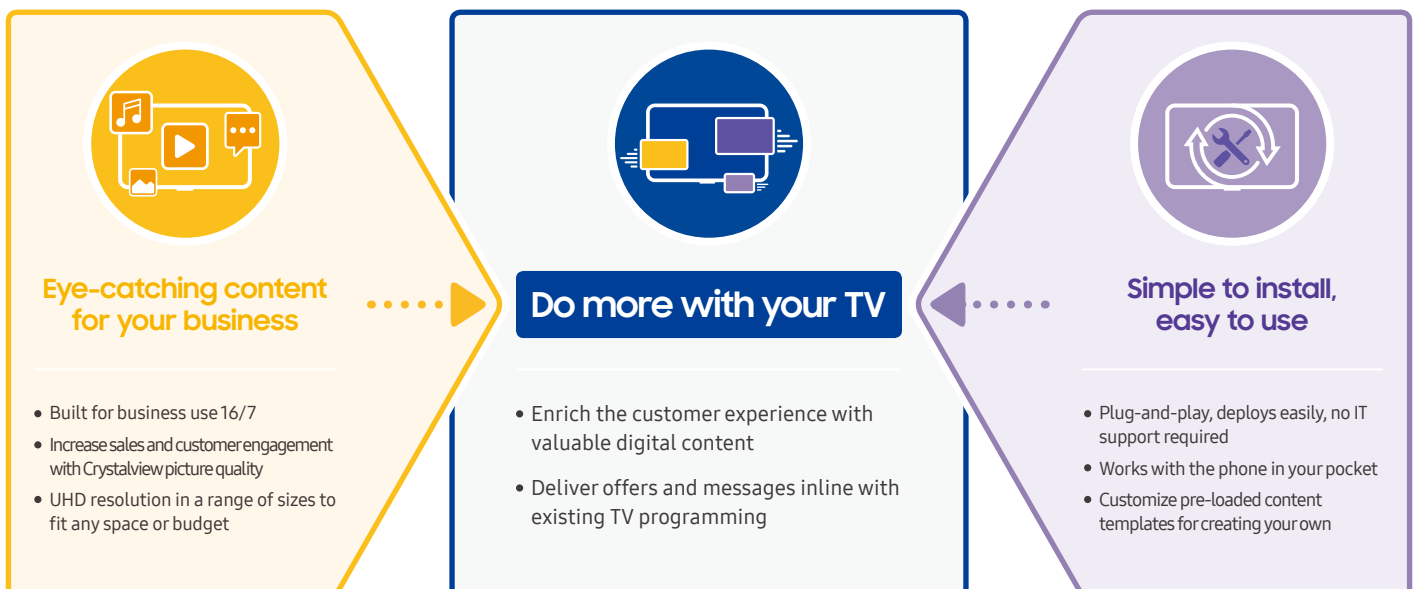

Industry trend

As visual display technology continues to improve, TV's with advanced visual capabilities have become less cost prohibitive for businesses of all sizes, including small retailers, family-owned and home-based businesses, providing a significant market opportunity. In today's media-saturated and technology-friendly businesses environment, many small business owners want to directly manage their own digital and video channels, leaving behind outdated and costly printed materials previously used for customer communication. However, small business owners are time-strapped and often with limited resources, meaning any new solution needs to be simple and affordable, quickly integrating into their business.

Why Samsung Business TV

Samsung is a recognized global leader in visual display technology, creating industry-leading TV's and commercial visual displays designed to captivate potential customers and provide ultimate value to the business. Business TV from Samsung brings together Samsung's expertise in commercial signage displays with its advanced TV technology to give users the ideal solution for customer communication with impactful visuals. Engineered to operate 16 hours a day, 7 days a week the display also features an extended warranty guaranteeing that users are always getting the most from their TV. Additionally, the Business TV app eliminates additional cost of an additional content management solution. Easy setup and streamlined operation with no additional equipment required — just a helpful integration with users' personal devices — make Business TV ideal for any small business.