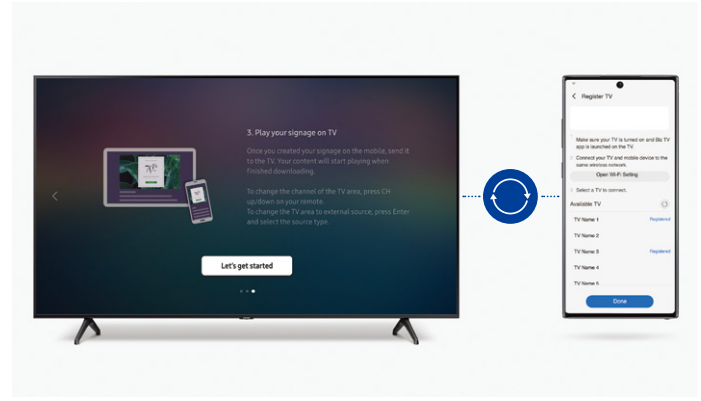

Simple to install, easy to use

Control content with your personal device

Samsung Business TV app, available for Android and iOS devices, provides convenience by allowing users to remotely manage and control content on connected Business TVs.

* Image simulated for illustration purposes

Simple setup in minutes

Set up could not be easier. Samsung's Business TV comes preloaded with a step-by-step tutorial that automatically begins when users first turn the TV on. After downloading the business TV app, users' devices are automatically connected to the TV and available for immediate use.