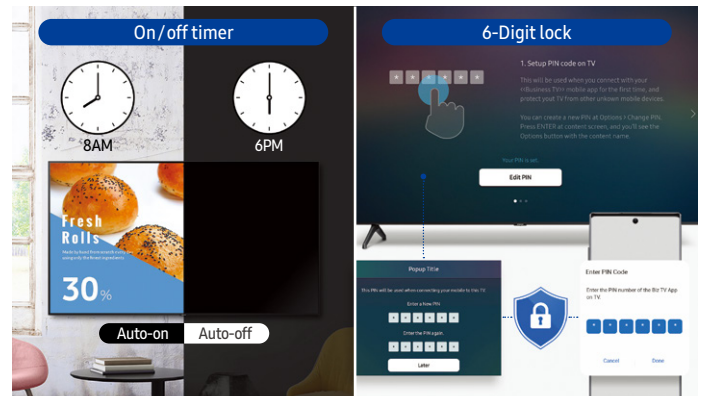

Focus on your business, not your TV

Spend less time dealing with technical issues. An on/off timer allows the TV to automatically operate during business hours and a pin-code protects the display settings, avoiding any potential content interruptions.