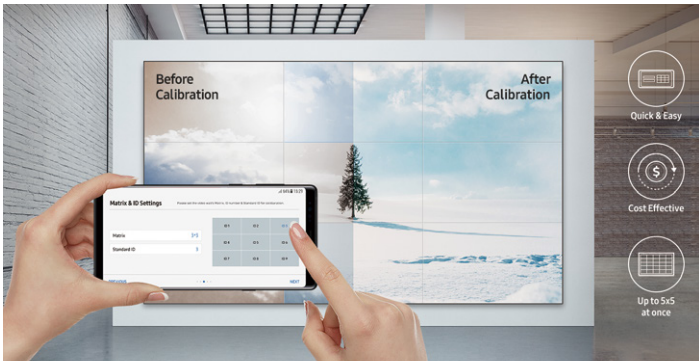

### Deliver visual impact through a distraction-free display

Samsung's extreme narrow bezel video wall features bezel-to-bezel width of 1.7mm that minimizes the visual distraction of video walls to elicit impacting imagery of products and services. The display produces a near-seamless picture across multiple screens without interruption, generating opportunities to captivate and impress customers.

### Amplify image clarity in any environment

Combined with a non-glare panel, the extreme narrow bezel video wall display is designed to help businesses create memorable content presentation even under ambient light. This panel evenly distributes light throughout the screen, eliminating glare while maintaining content vibrancy and accuracy.

### Share accurate and uniform promotional content

Samsung's multi-step factory calibration process tunes video wall displays to the highest-performing uniform brightness and color throughout multiple displays. In addition to rigorous factory calibration, users can also manage brightness and color uniformity with Samsung Color Expert Pro, a powerful free software program. Through these advanced color management solutions, the video walls enable large-scale presentations to feature superior uniformity, consistency and performance for the ultimate in color expression.

## Save time and money through easy mobile calibration

Samsung's Color Expert Pro Mobile solution provides a quick and easy video wall calibration through a mobile camera. With the solution's intuitive UI, even non-expert users can adjust up to 5x5 video wall's white balance simultaneously without the need for additional equipment.