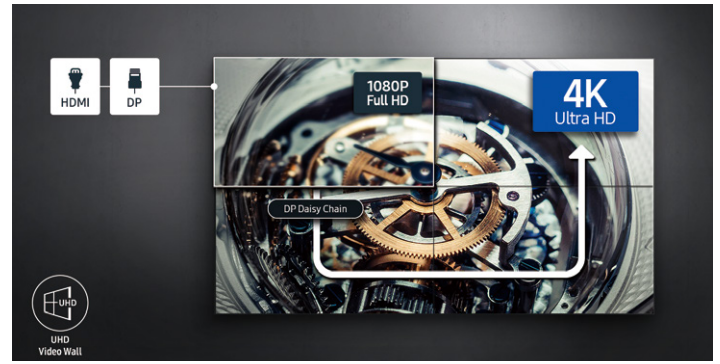

Extend content presentation capabilities without the expense

Samsung's video wall offers a powerful UHD viewing experience with minimal effort or additional equipment. As the first in the industry to have up to 5x5 wall configuration based on the use of DisplayPort 1.2 and HDMI ports, the display can project UHD content across multiple screens simultaneously.