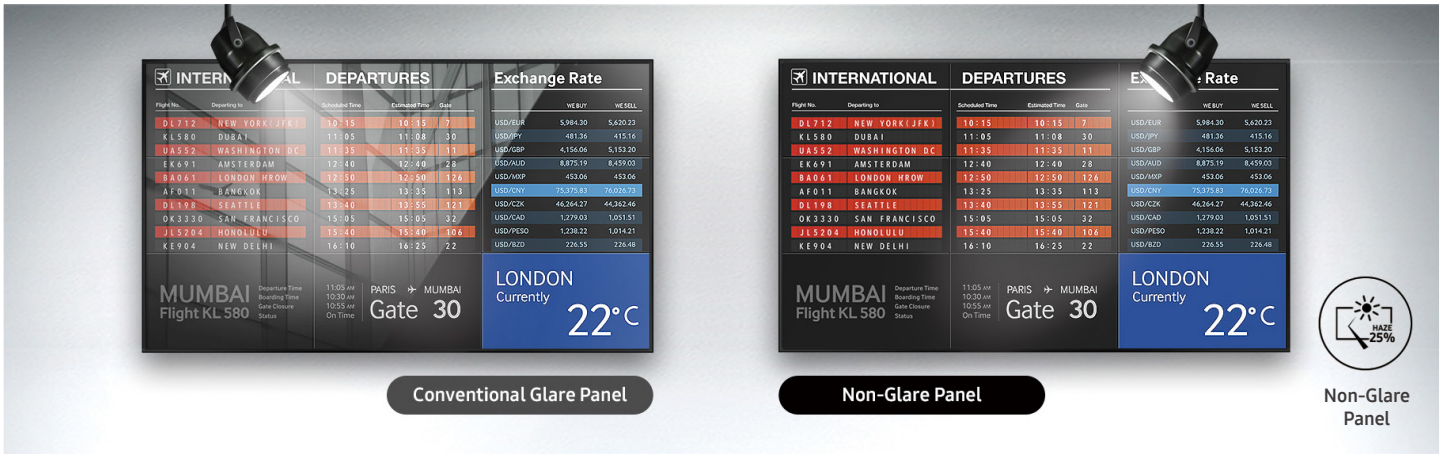

# Samsung SMART Signage Extreme Narrow Bezel Videowall UHF-E/UHN-E/UMH-E/UMN-E series

Foster an Immersive, Near-Seamless Viewing Experience

## Highlights

- Extreme narrow-bezel (1.7mm.) design maximizes visibility even at close distances
- Non-glare panels deliver clear imagery under ambient lighting
- Advanced factory tuning and calibration showcase content with near-perfect uniformity
- Mobile solution provides a quick and easy, cost-efficient video wall calibration through a mobile camera
- Daisy-chaining technology extends content presentation capabilities without requiring external equipment
- Optional wall mount allows for easier installation and disjoint.
- Durable composition ensures messages run clearly and continuously

### Deliver visual impact through a distraction-free display

Samsung's extreme narrow bezel video wall features bezel-to-bezel width of 1.7mm that minimizes the visual distraction of video walls to elicit impacting imagery of products and services. The display produces a near-seamless picture across multiple screens without interruption, generating opportunities to captivate and impress customers.

### Amplify image clarity in any environment

Combined with a non-glare panel, the extreme narrow bezel video wall display is designed to help businesses create memorable content presentation even under ambient light. This panel evenly distributes light throughout the screen, eliminating glare while maintaining content vibrancy and accuracy.