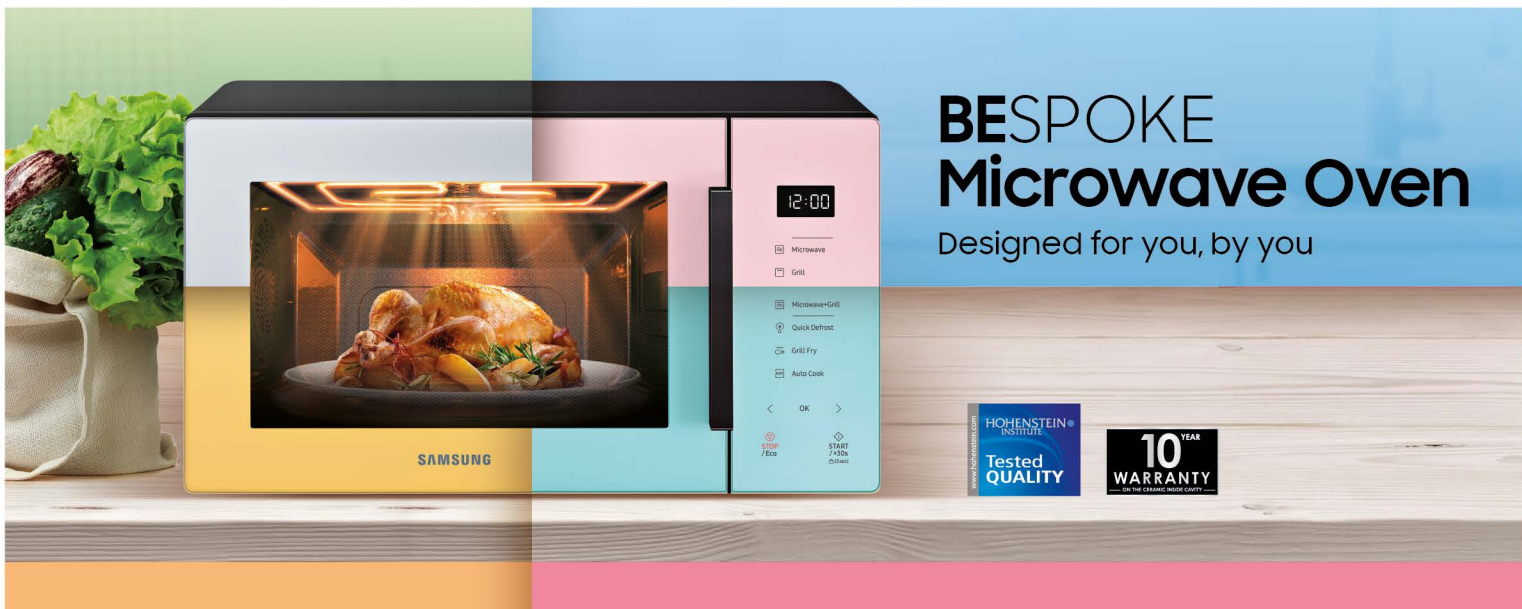

Samsung Malaysia Electronics (SME) Sdn. Bhd. 200301026766 (629186-D)

BESPOKE Microwave Oven

Designed for you, by you

Ceramic Inside™

Grill Fry

Home Dessert

New

Jeju Yellow