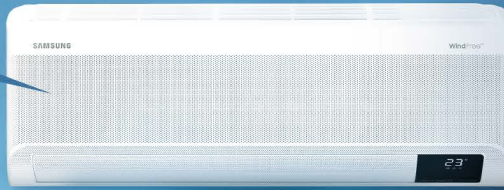

WindFree™

Air Conditioner

23,000
Micro Air Holes

Stay comfortably cool without feeling cold

Gently and quietly disperses air through 23,000 micro air holes, automatically optimized cooling without unpleasant direct wind.