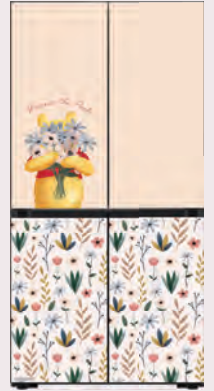

P02 Into The Blooms

Give your kitchen a touch of warmth with this charming design for nostalgic delight.