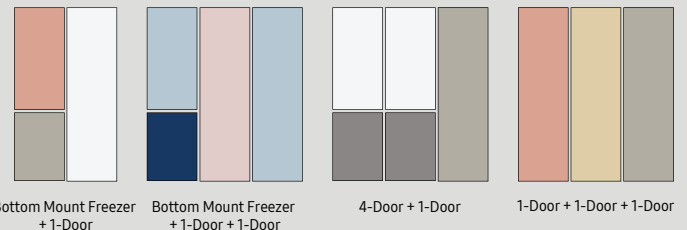

Step 3

(Optional)

Take customisation further with your favourite design⁵

💡 **Tip:** Opt for full or partial design customisation

OPTION 1:
Curated Collection

- Bespoke Creators Collection
- Bespoke Wallpaper Collection

OPTION 2:
Bespoke Disney, Marvel and Winnie the Pooh Collection

OPTION 3:
Design your own

	OPTION 1: Curated Collection	OPTION 2: Bespoke Disney, Marvel and Winnie the Pooh Collection	OPTION 3: Design your own
Bespoke 4-Door Flex	$450	$550	$550
Bespoke 1-Door Refrigerator	$300	$400	$400
Bespoke Bottom Mount Freezer	$300	$400	$400

Selection and Purchase
Confirm your panel design with your sales representative.

Delivery
Bespoke fridge with your choice of panel colour will be delivered to you for confirmation.

Customisation of Panel
Your original Bespoke panels will be collected and sent for customisation based on your confirmed artwork design. Temporary panels will be installed for you.

Final Installation
Your customised panel design will be delivered and re-installed onto your Bespoke fridge.