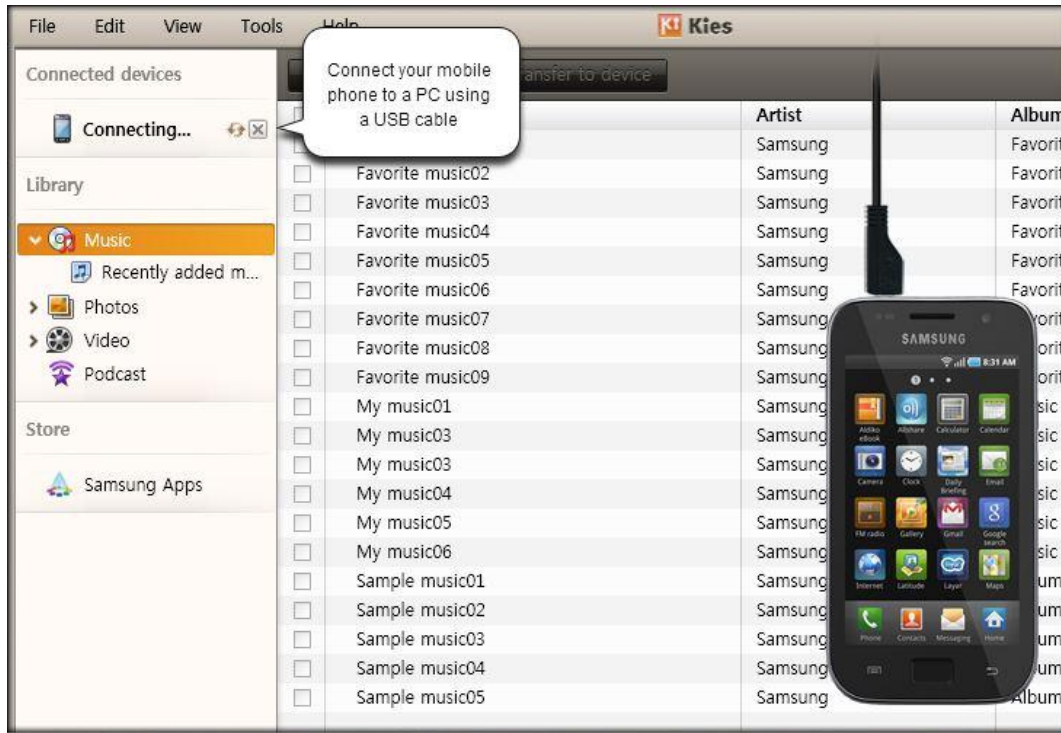

1. Verbind je toestel via een USB-kabel aan je computer of laptop