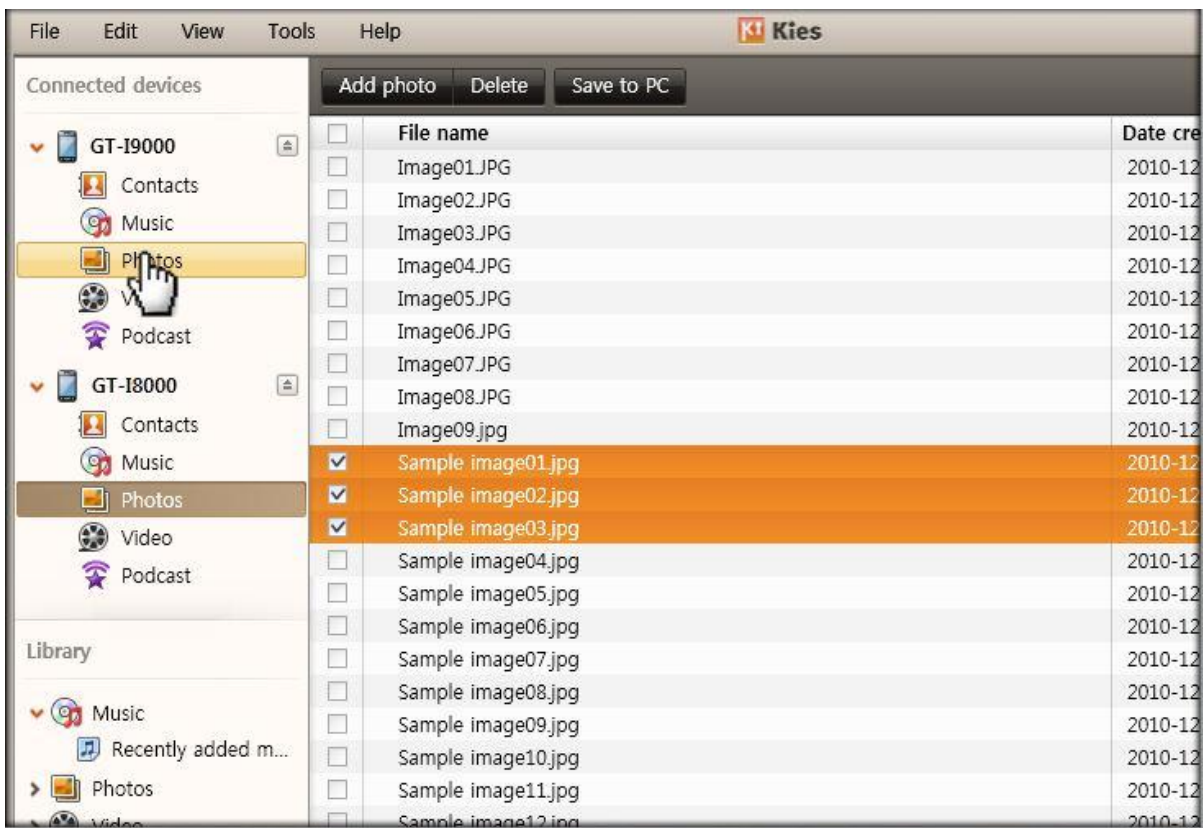

10. Klik op Foto's

11. Selecteer de bestanden die je wilt overzetten

12. Sleep de geselecteerde bestanden naar Foto's

13. Controleer de overgezette bestanden

The screenshot shows the Kies software interface. On the left, under 'Connected devices', two Samsung phones are listed: GT-I9000 and GT-I8000. The 'Photos' folder for the GT-I9000 is selected. The main window displays a table of transferred files: