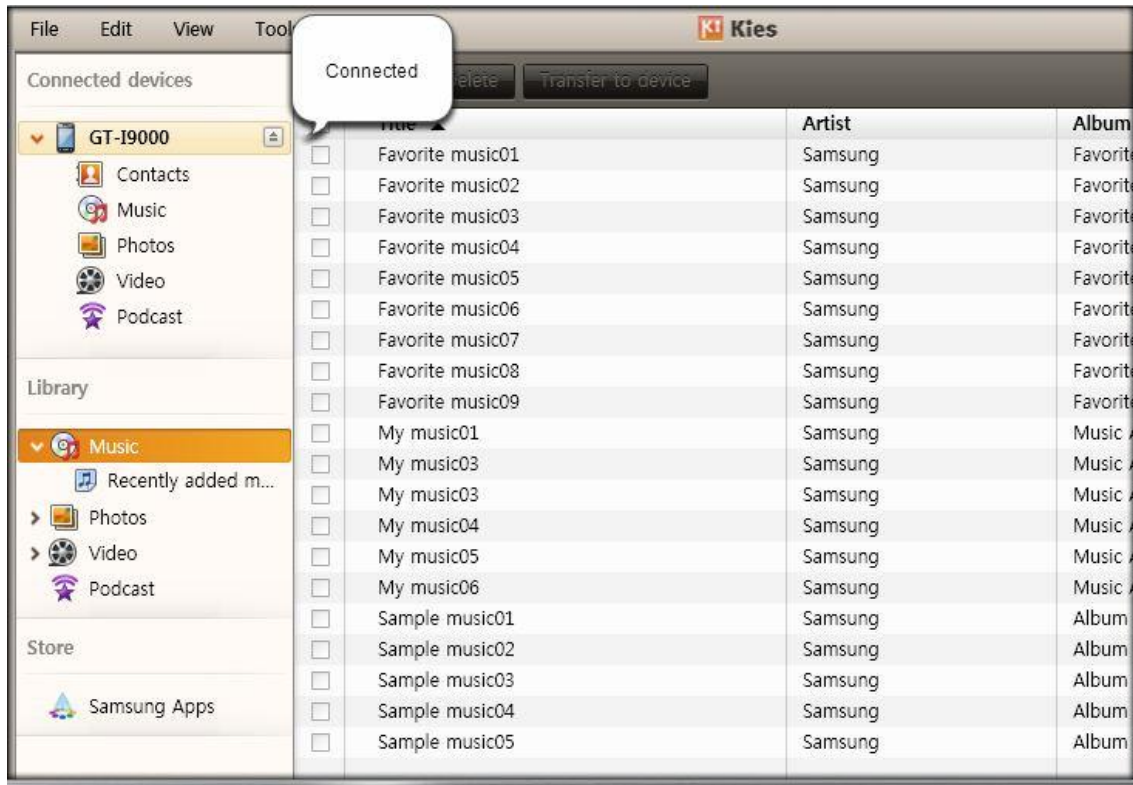

3. Jouw toestel en de computer zijn met elkaar verbonden

Heb je nog vragen?

Neem dan contact op met onze [Nederlandse](#) of [Belgische](#) Service- en Informatielijn. Wij helpen je graag persoonlijk verder.