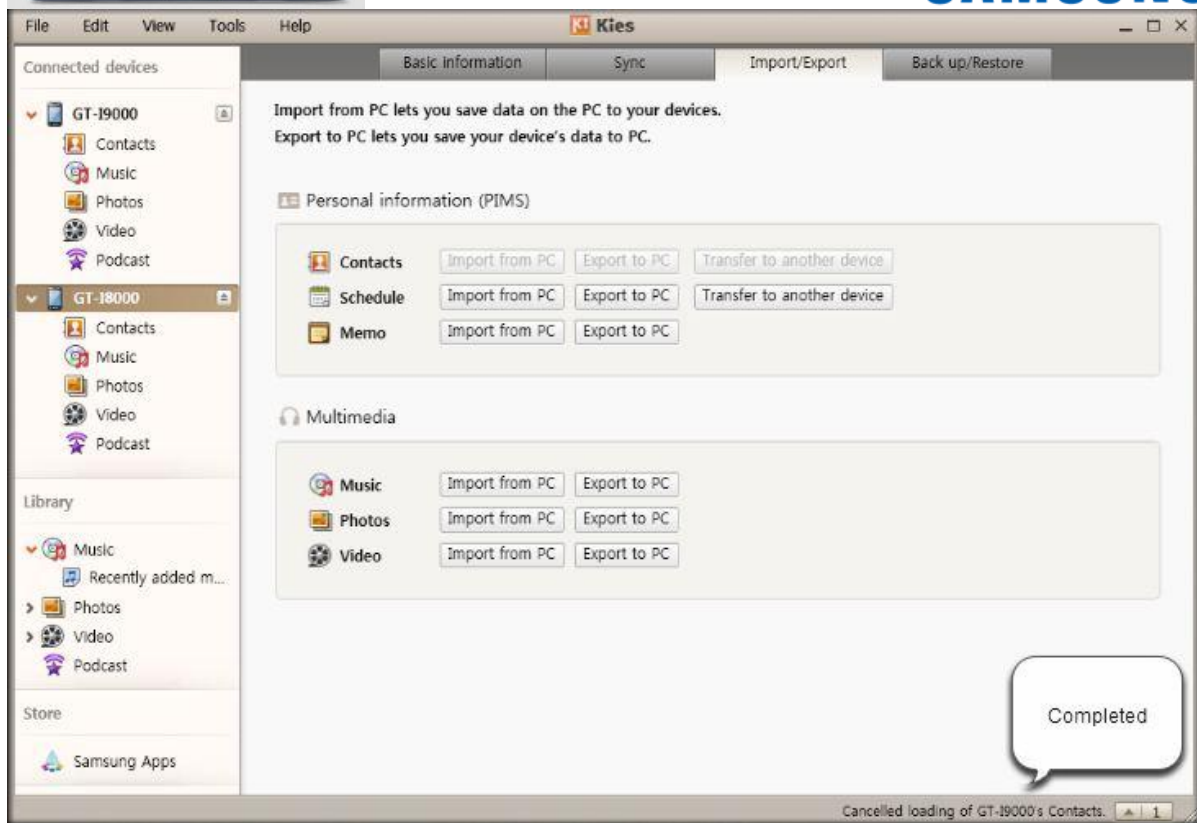

5. Klik op de Import/Export tab

6. Zet de contacten over

7. Klik op OK

8. Klik op Contacten

9. Controleer de contacten die je hebt overgezet

The screenshot shows the Kies software interface with a list of contacts. A callout bubble points to the list with the text: "Please check the transferred contacts".