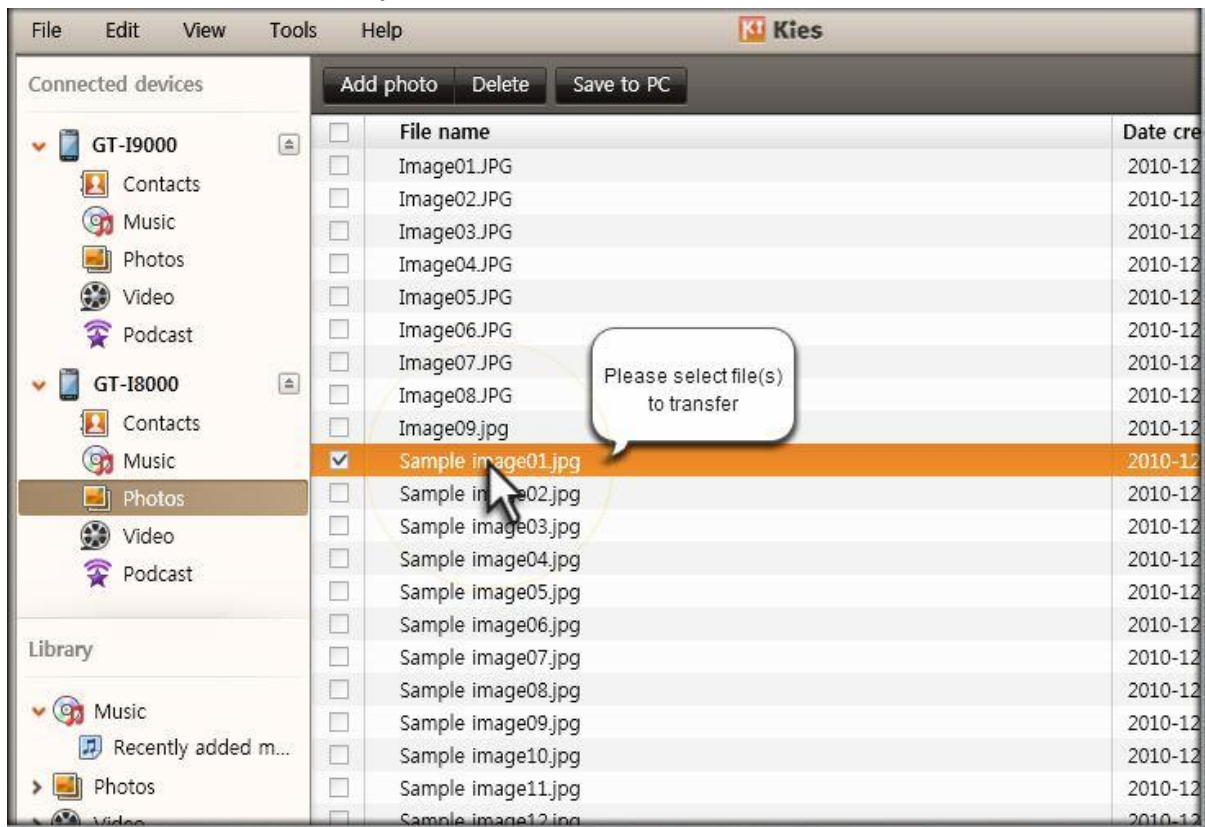

11. Selecteer de bestanden die je wilt overzetten