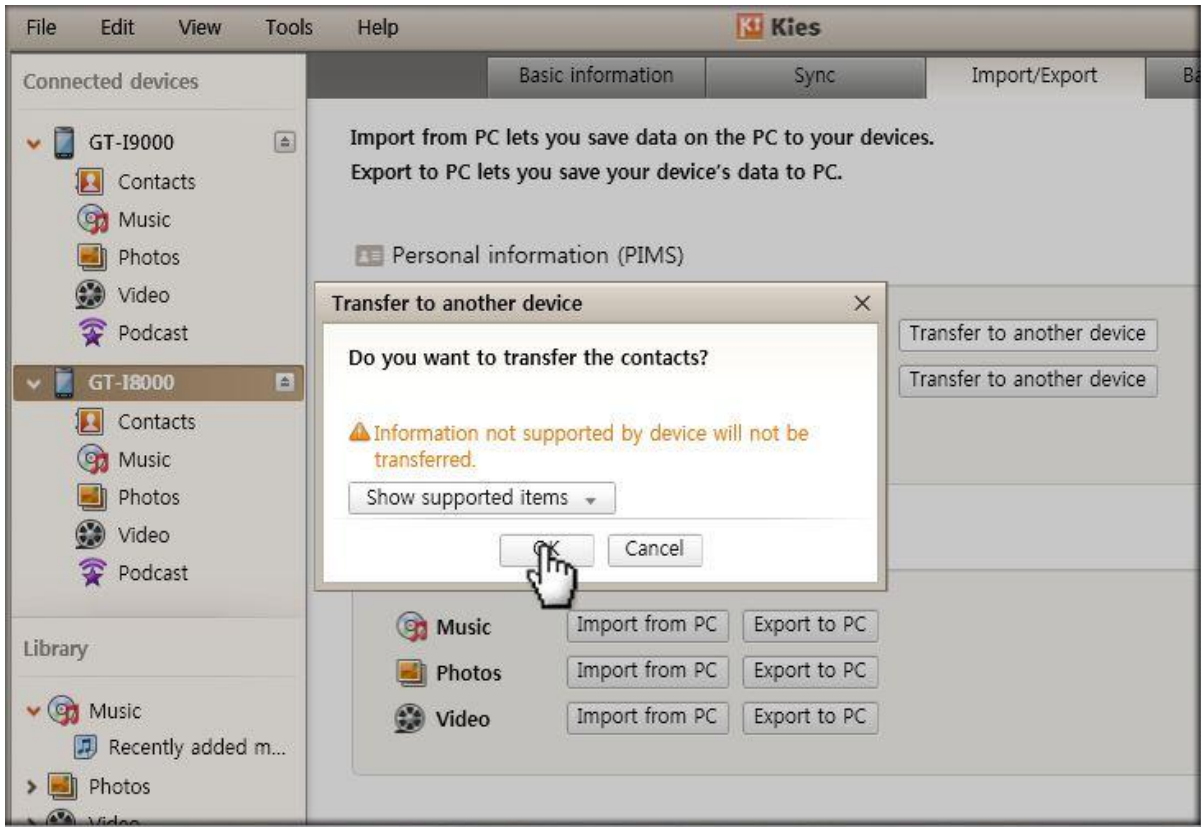

5. Klik op de Import/Export tab

6. Zet de contacten over

7. Klik op OK

8. Klik op Contacten

9. Controleer de contacten die je hebt overgezet

The screenshot shows the Kies software interface with a list of contacts. A callout bubble points to the list with the text: "Please check the transferred contacts".