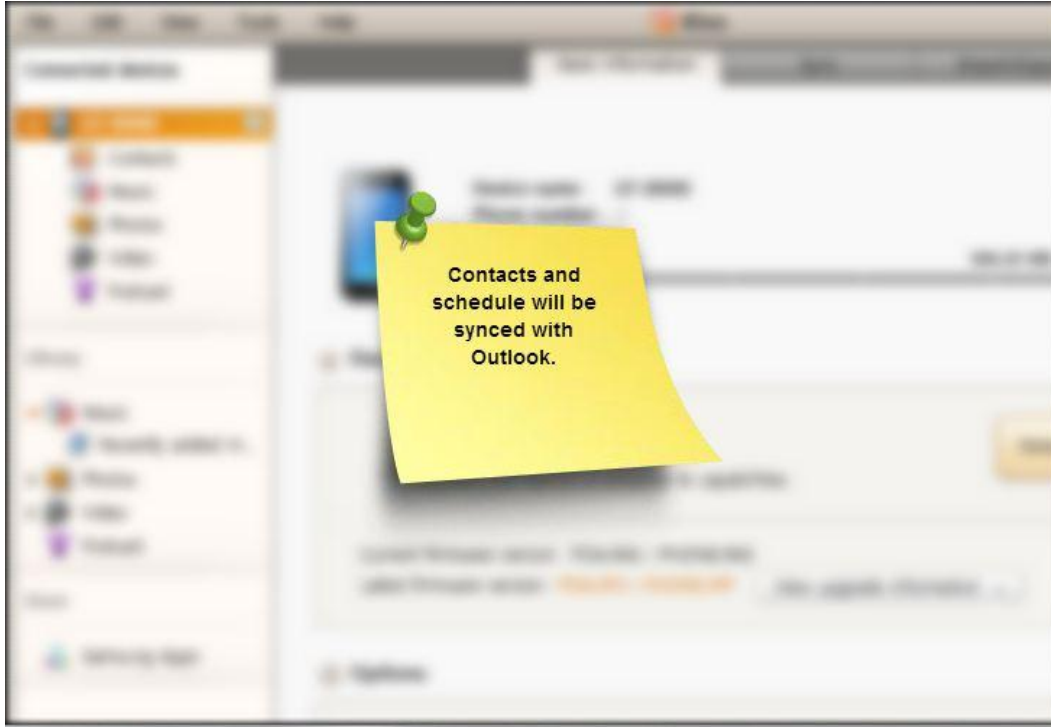

Stappenplan

1. Maak **verbinding** met Kies