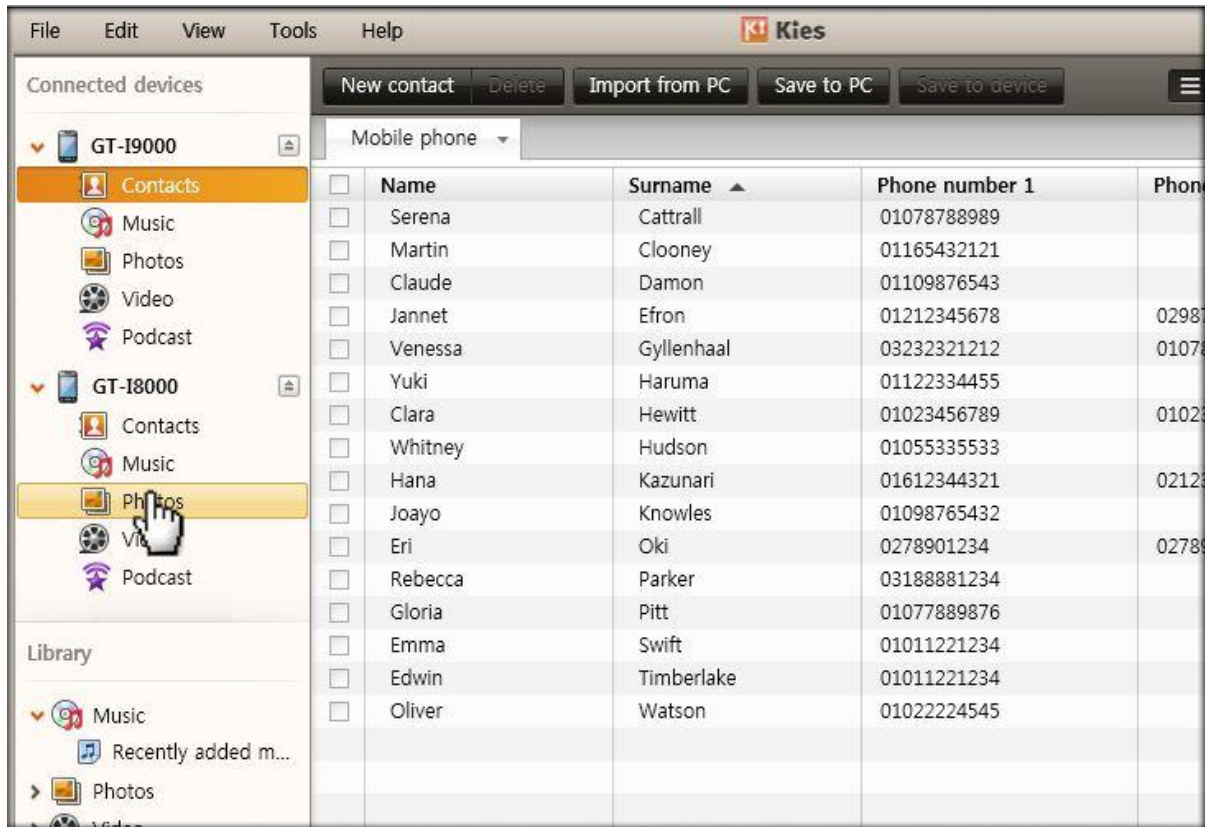

10. Klik op Foto's