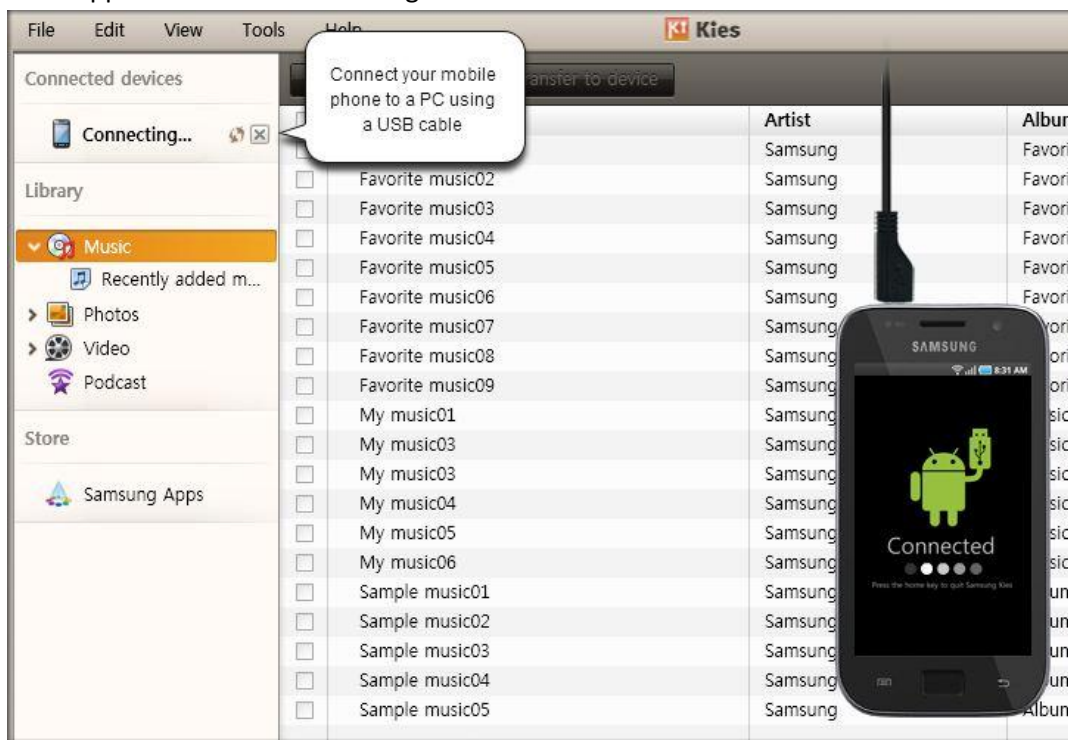

2. De apparaten maken verbinding met elkaar