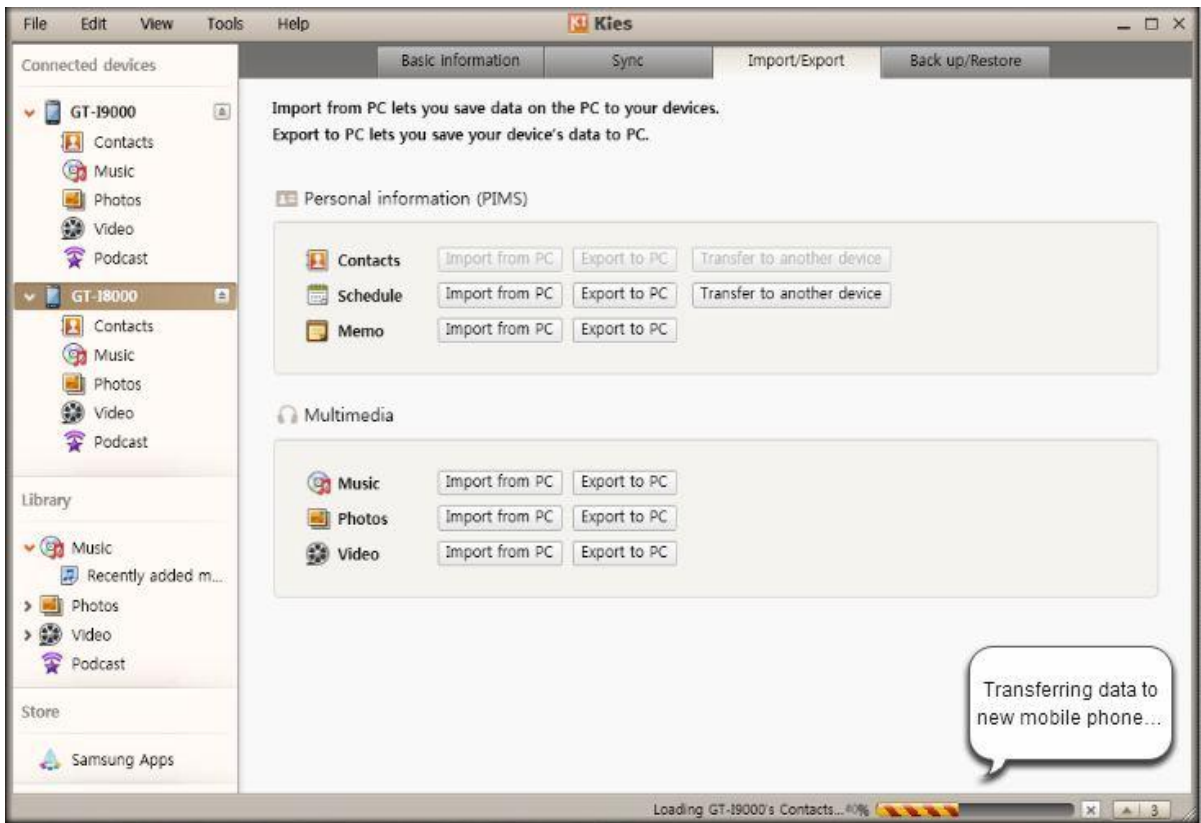

5. Klik op de Import/Export tab

6. Zet de contacten over

7. Klik op OK

8. Klik op Contacten

9. Controleer de contacten die je hebt overgezet

The screenshot shows the Kies software interface with a list of contacts. A callout bubble points to the list with the text: "Please check the transferred contacts".