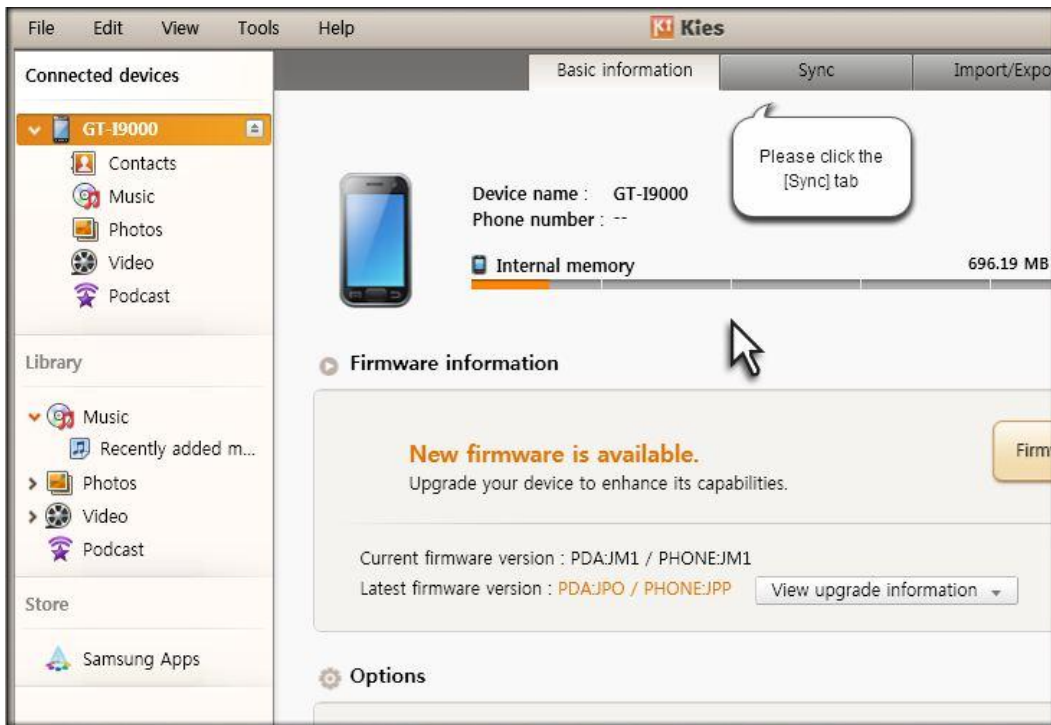

2. Klik op de tab Synchroniseren