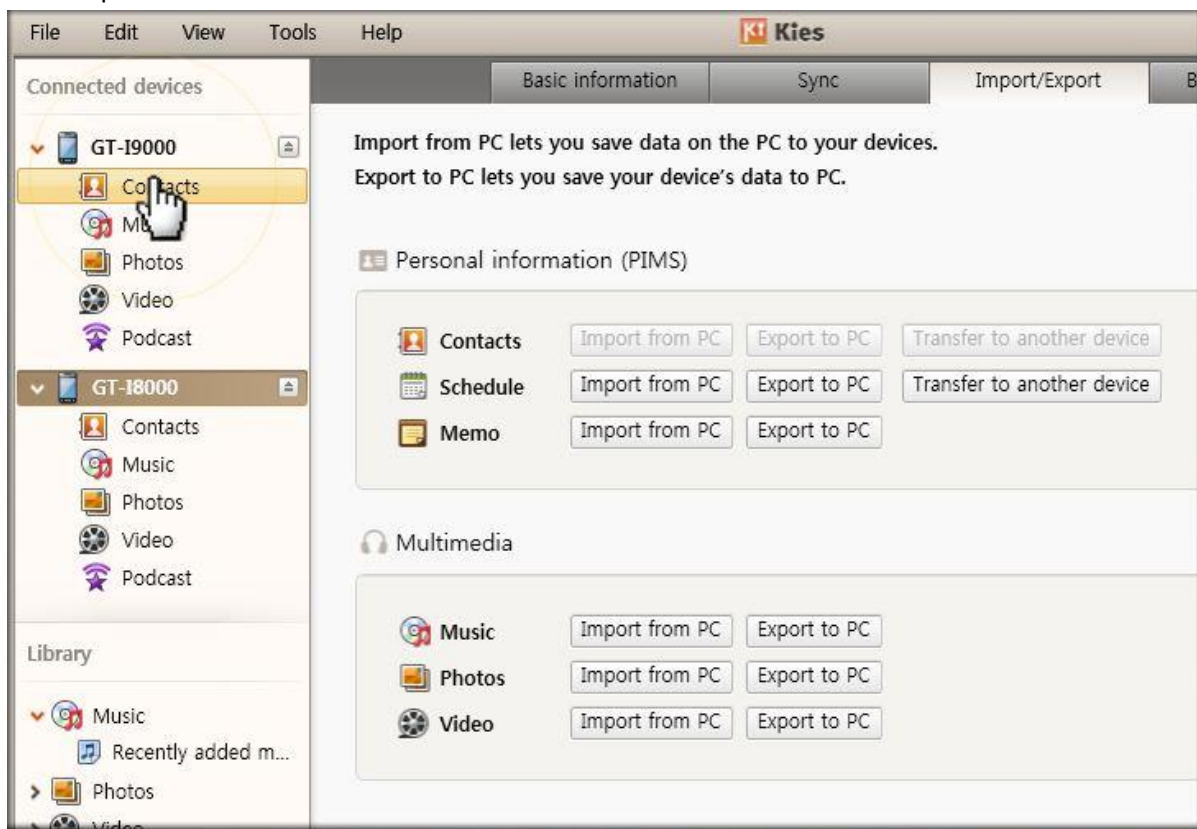

5. Klik op de Import/Export tab

6. Zet de contacten over

7. Klik op OK

8. Klik op Contacten

9. Controleer de contacten die je hebt overgezet

The screenshot shows the Kies software interface with a list of contacts. A callout bubble points to the list with the text: "Please check the transferred contacts".