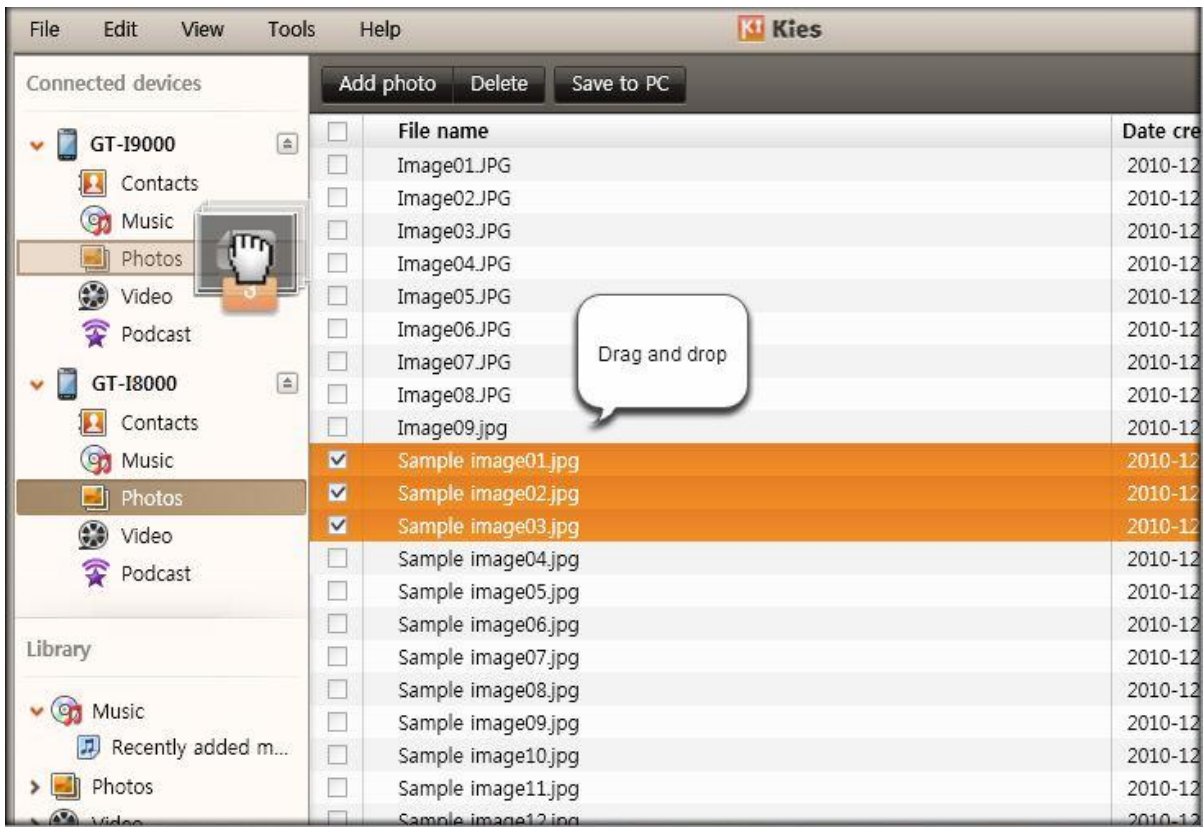

10. Klik op Foto's

11. Selecteer de bestanden die je wilt overzetten

12. Sleep de geselecteerde bestanden naar Foto's

13. Controleer de overgezette bestanden

The screenshot shows the Kies software interface. On the left, under 'Connected devices', two Samsung phones are listed: GT-I9000 and GT-I8000. The 'Photos' folder for the GT-I9000 is selected. The main window displays a table of transferred files:

A tooltip message above the table reads: "Please check the transferred file(s)".

Verbinding maken met Kies

The screenshot shows the Kies software interface with the 'Music' library selected. The main window displays a table of music files: