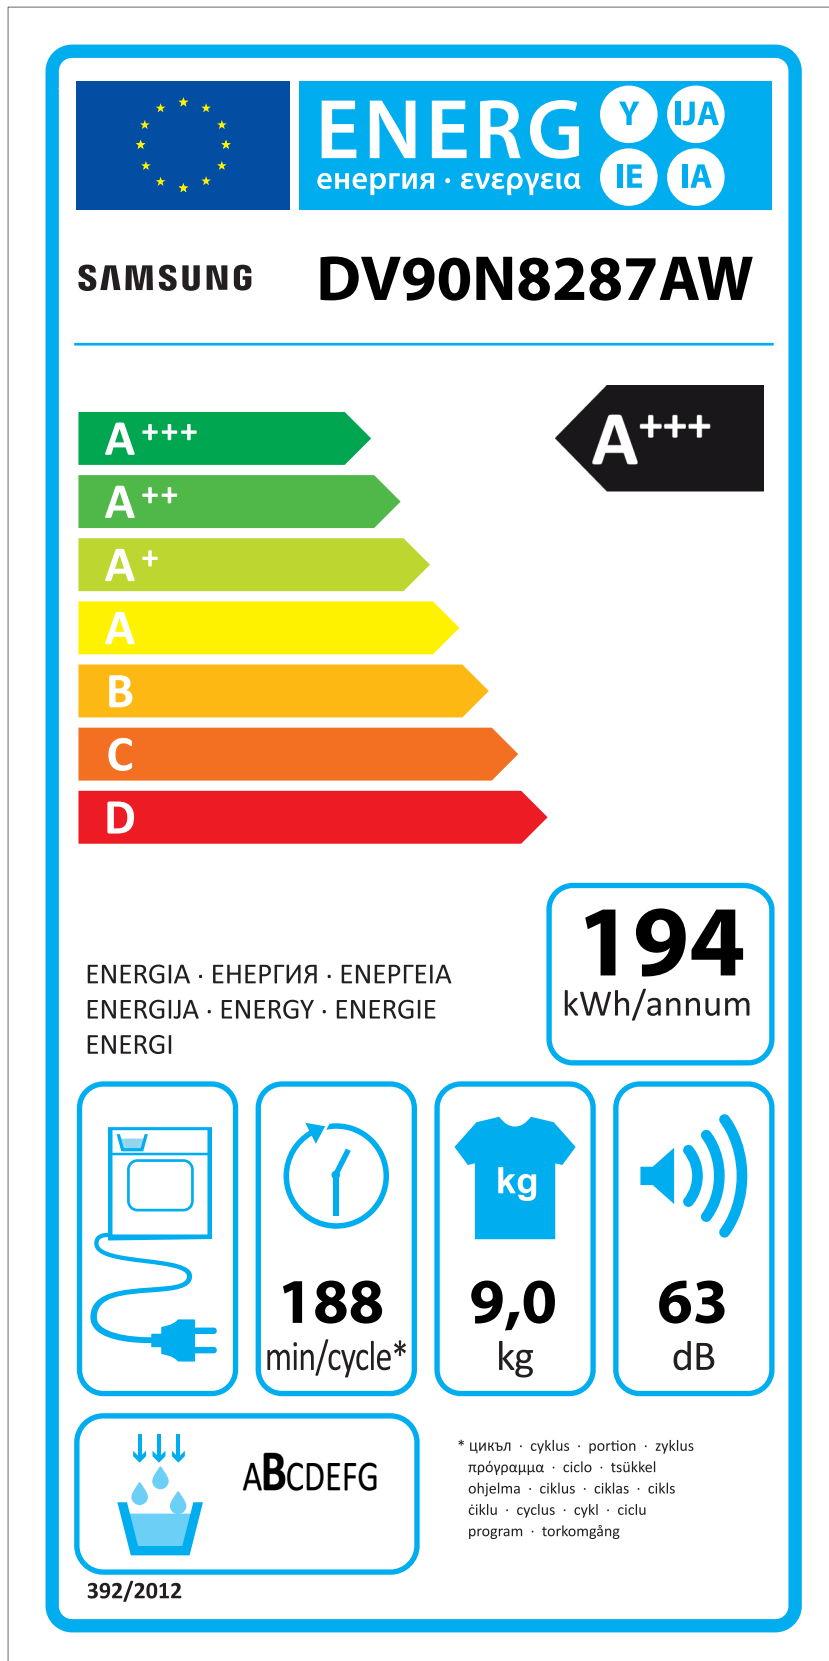

ERP LABEL ENERGY (DRYER CONDENSER TYPE)

CODE : DC68-03225C
Size : 110 x 220 (mm)
Material : ART