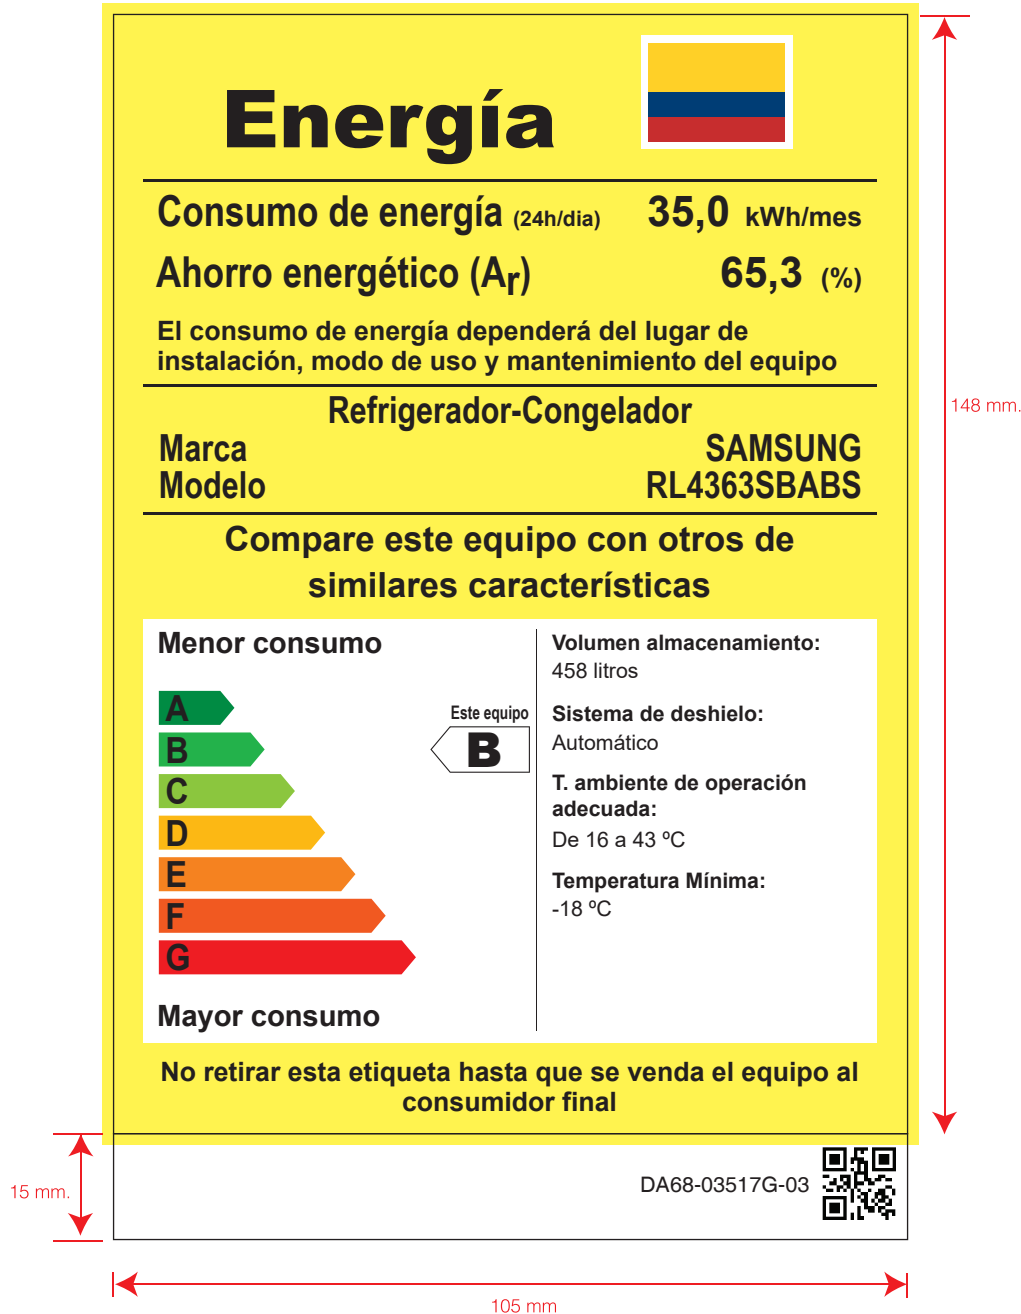

Drawing Spec

Checking By : _____

DATE : 25-06-2021

Customer Name :	Thai Samsung Electronic co.,ltd.	NOTE : 1. Size : 105 X 148 MM 2. Material : ART+OPP removable glue. 3. Printing : Black Yellow 4. SHEET
Part Name :	DA68-03517G-03	
Part No. :	LABEL ENERGY	