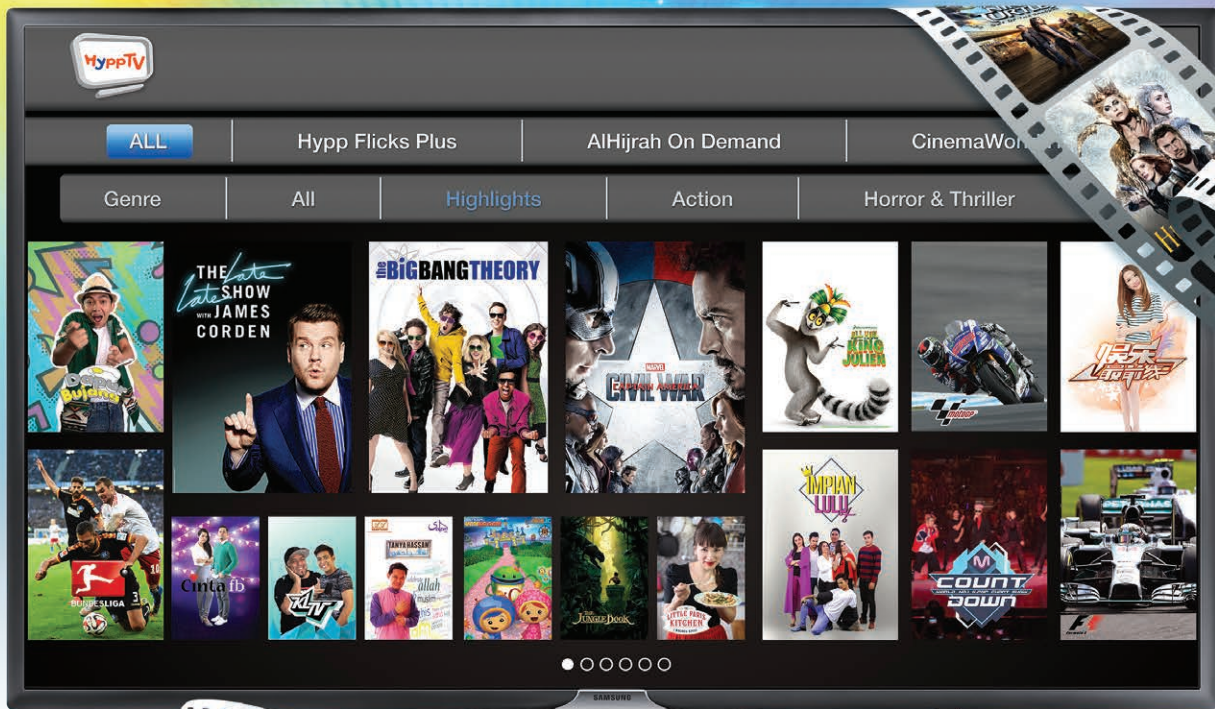

powered by **TM**

SAMSUNG

Enjoy Endless Entertainment with Samsung SMART TV

Watch all your favourite programmes with HyppTV Everywhere App on Samsung SMART TVs.

Promotion period: **8th September – 31st October 2016**