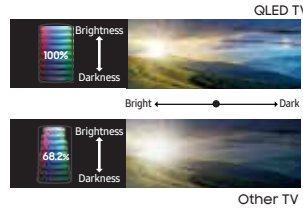

Video Innovation
Award
QLED TV

All shades of colour brought to life with 100% Colour Volume

100% REAL COLOURS¹

World's First TV to be Certified 100% Colour Volume

100% Colour Volume
All shades of colour brought to life