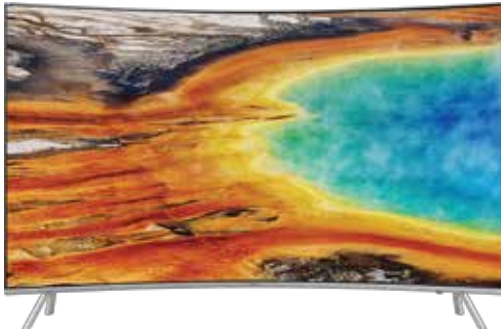

Premium UHD TV

MU8000 CURVED

BUY 55"
FREE[^]
B + G

BUY 49"
FREE[^]
D + G

Dynamic Crystal Colour   One Remote Control³   360° Design   Bluetooth®
Active Crystal Colour (49")   Auto Device Detection³   Cable Management System   HDMI / USB
HDR1000   Smart Hub   Quadcore Processor
Auto Depth Enhancer   Smart View   Wireless Lan Built-In