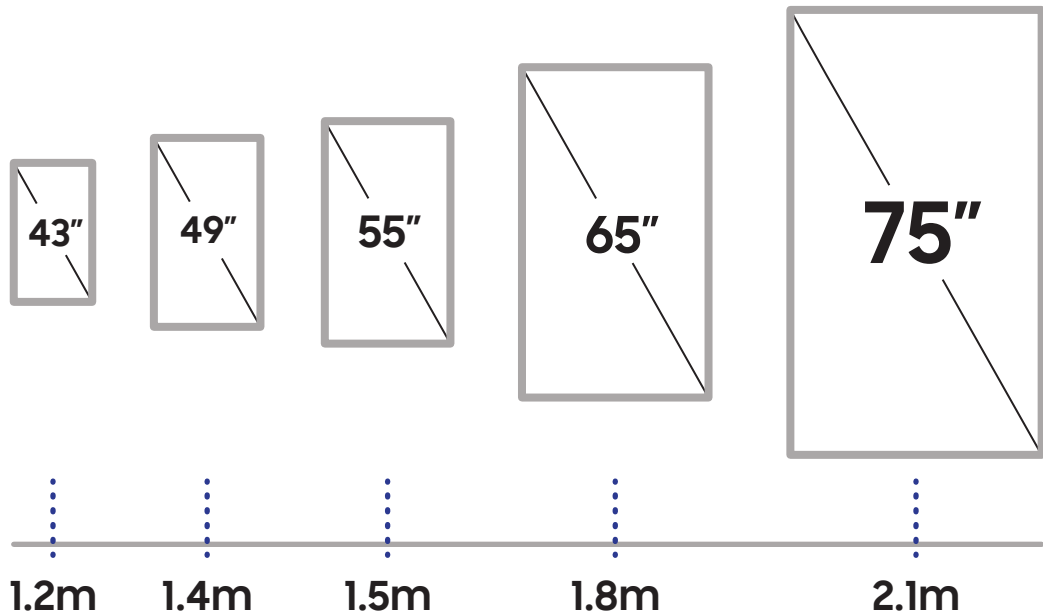

Recommended Viewing Distance

Be assured that you get to enjoy the best out of your TV experience with the optimal TV screen size and viewing distance.