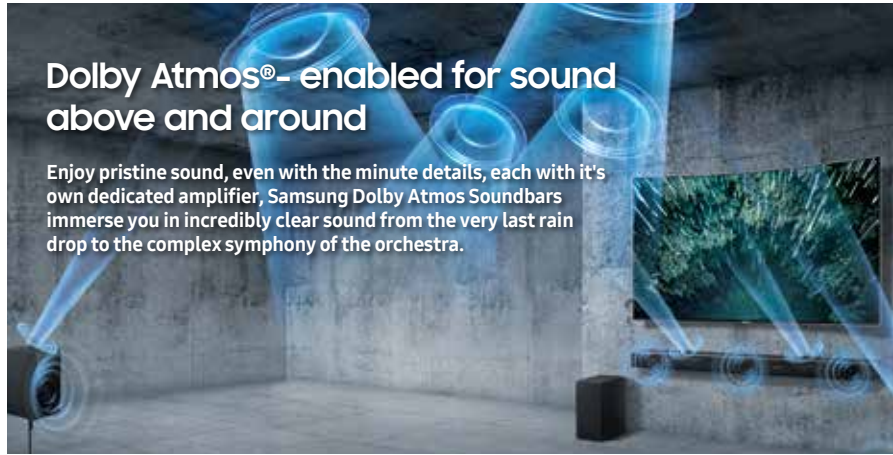

⁸ Compared to a conventional Blu-ray Player

⁹ Supporting devices: S8, Tab S3, S7, Note5, S6 with Nougat OS

¹⁰ Mobile Device with Bluetooth® Function

Soundbar with Dolby Atmos®

Dolby Atmos®- enabled for sound above and around

Enjoy pristine sound, even with the minute details, each with its own dedicated amplifier, Samsung Dolby Atmos Soundbars immerse you in incredibly clear sound from the very last rain drop to the complex symphony of the orchestra.