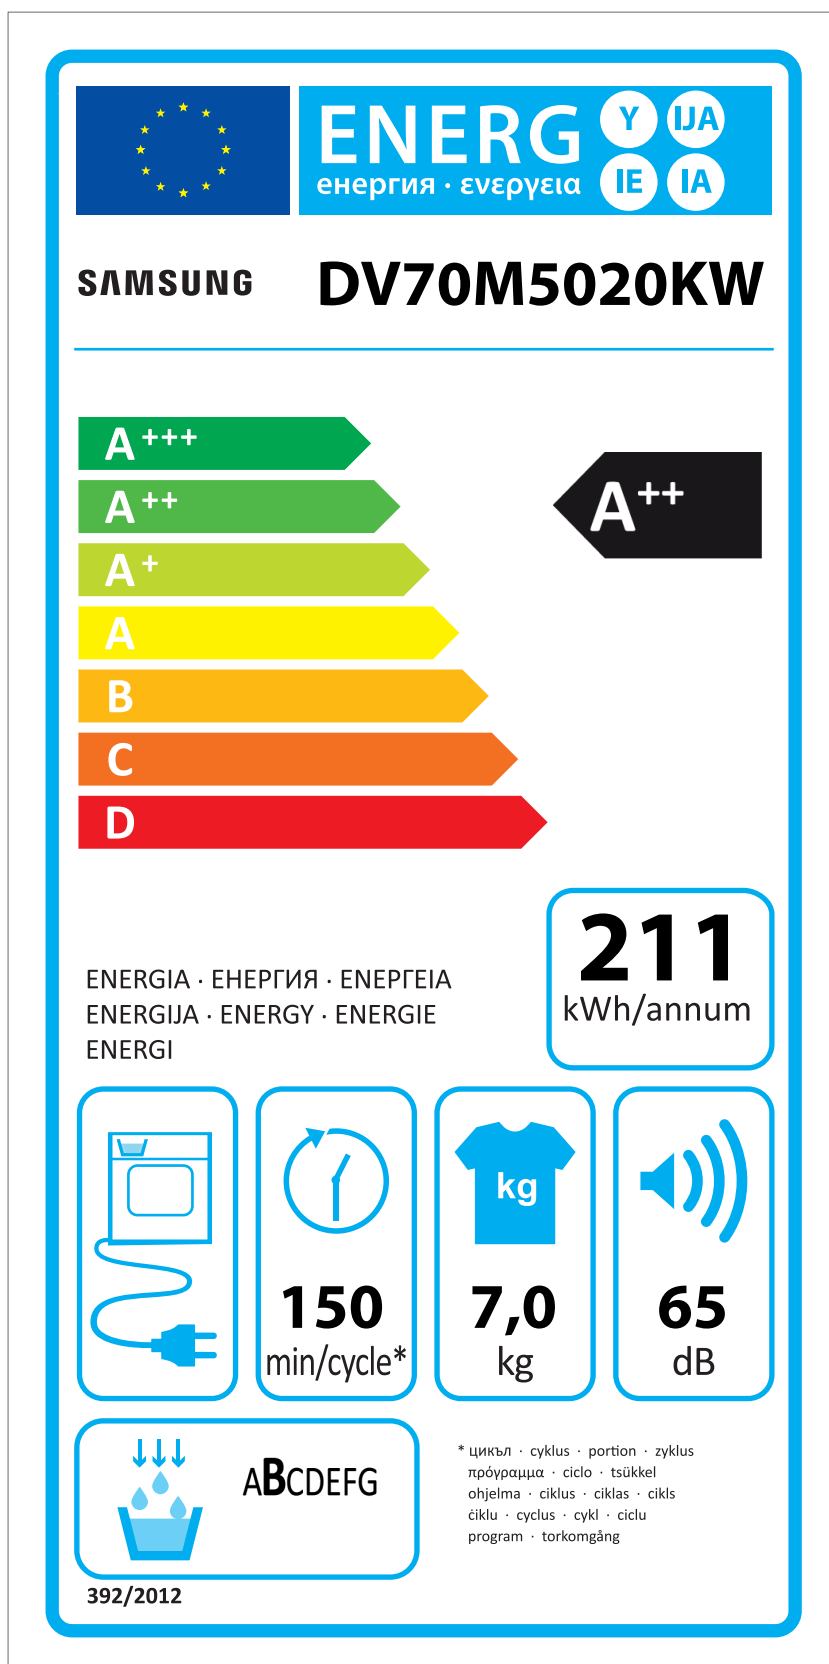

ERP LABEL ENERGY (DRYER CONDENSER TYPE)

CODE : DC68-03225C
Size : 110 x 220 (mm)
Material : ART