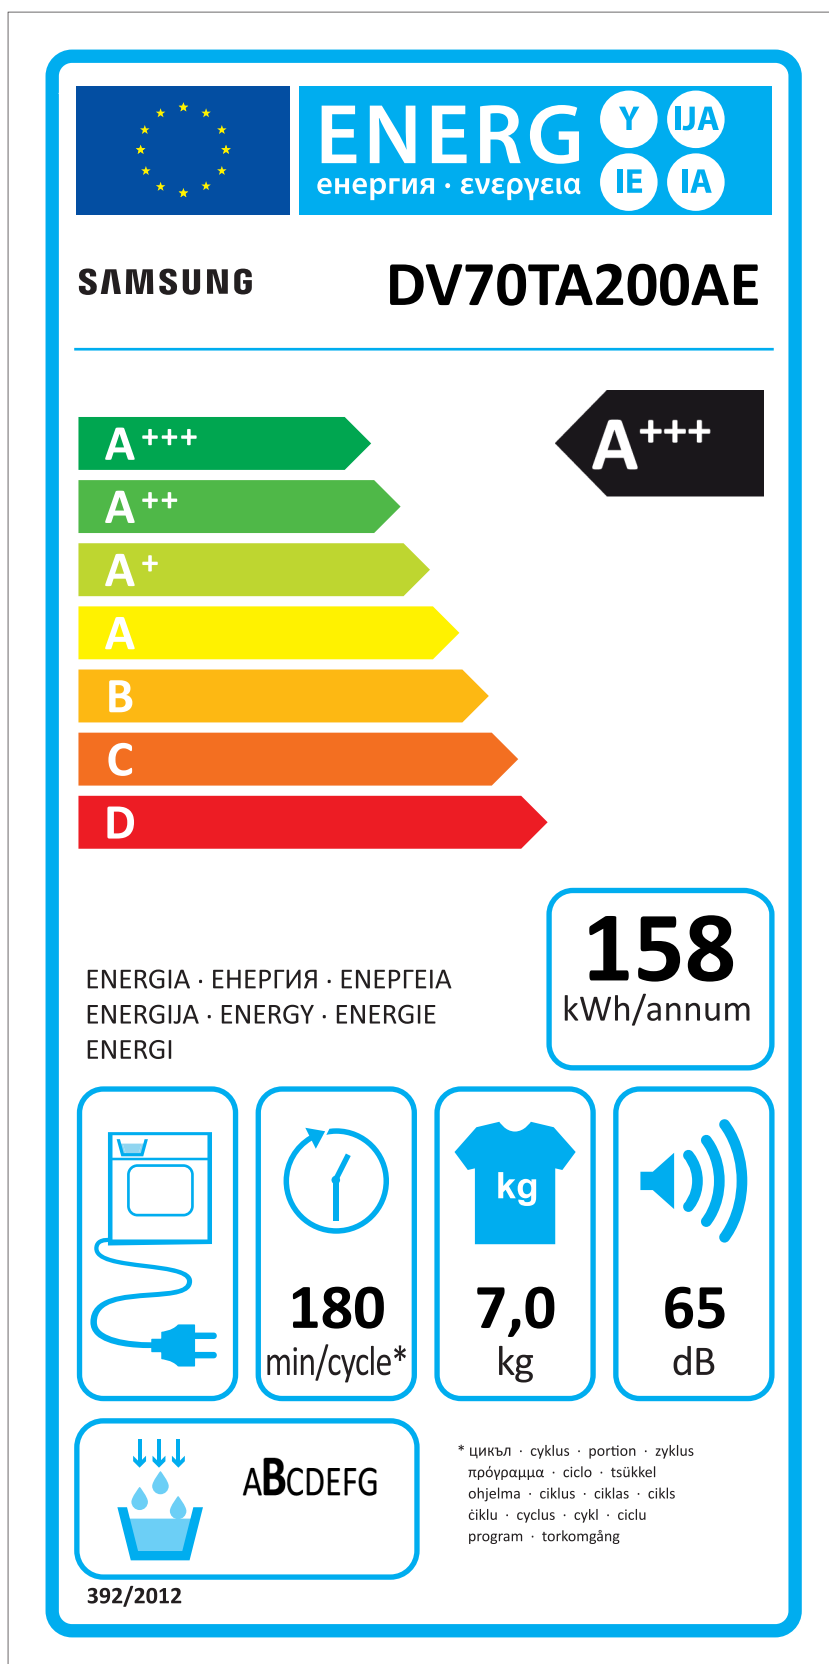

# ERP LABEL ENERGY (DRYER CONDENSER TYPE)

CODE : DC68-03225C  
Size : 110 x 220 (mm)  
Material : ART