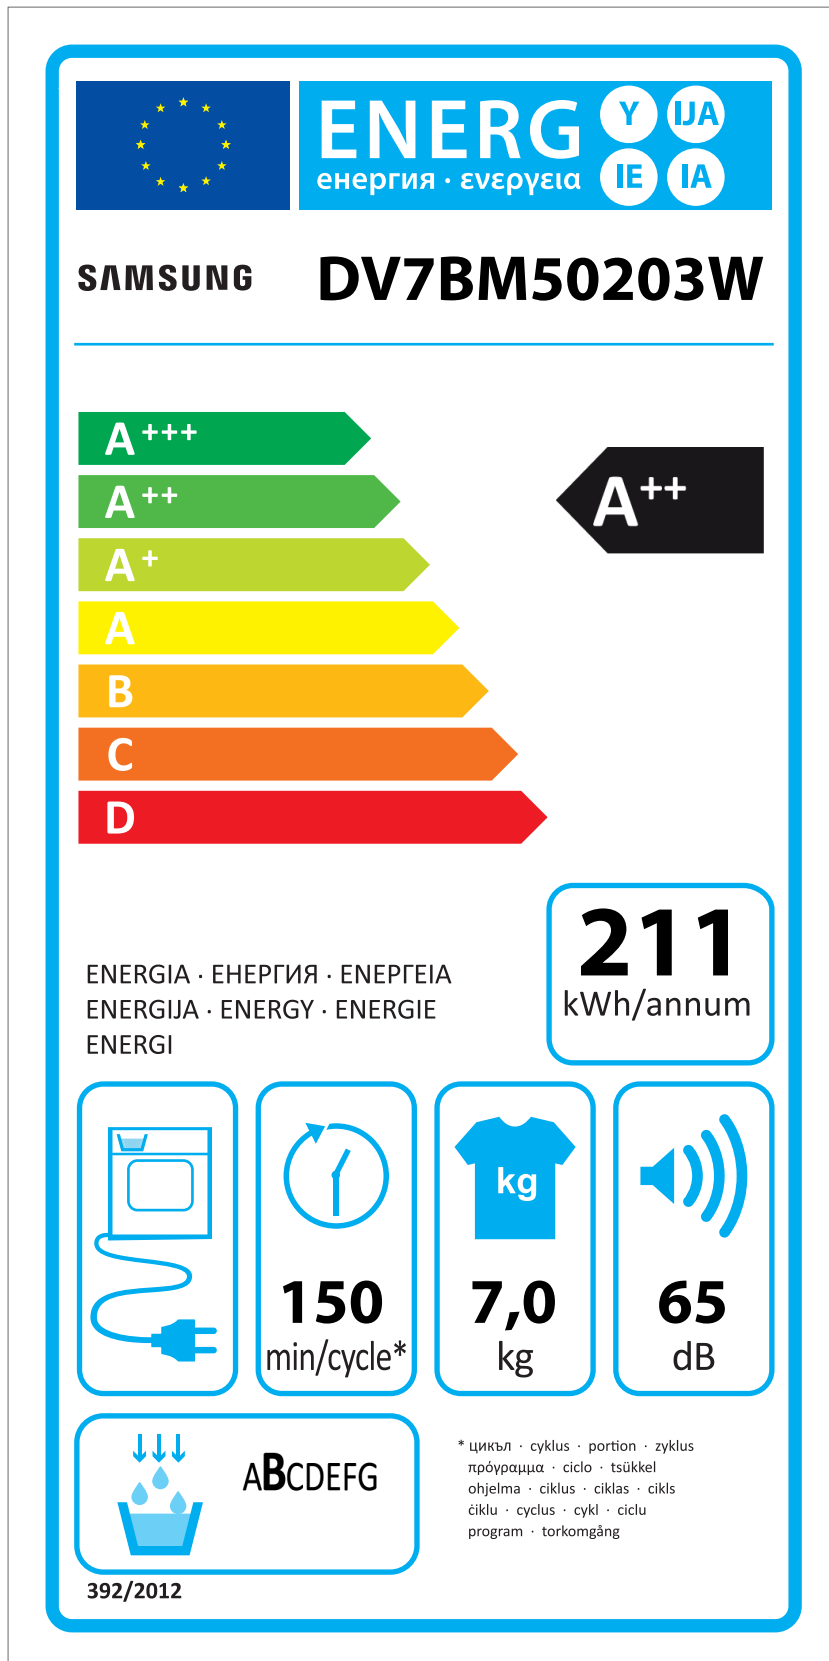

ERP LABEL ENERGY (DRYER CONDENSER TYPE)

CODE : DC68-03225C
Size : 110 x 220 (mm)
Material : ART