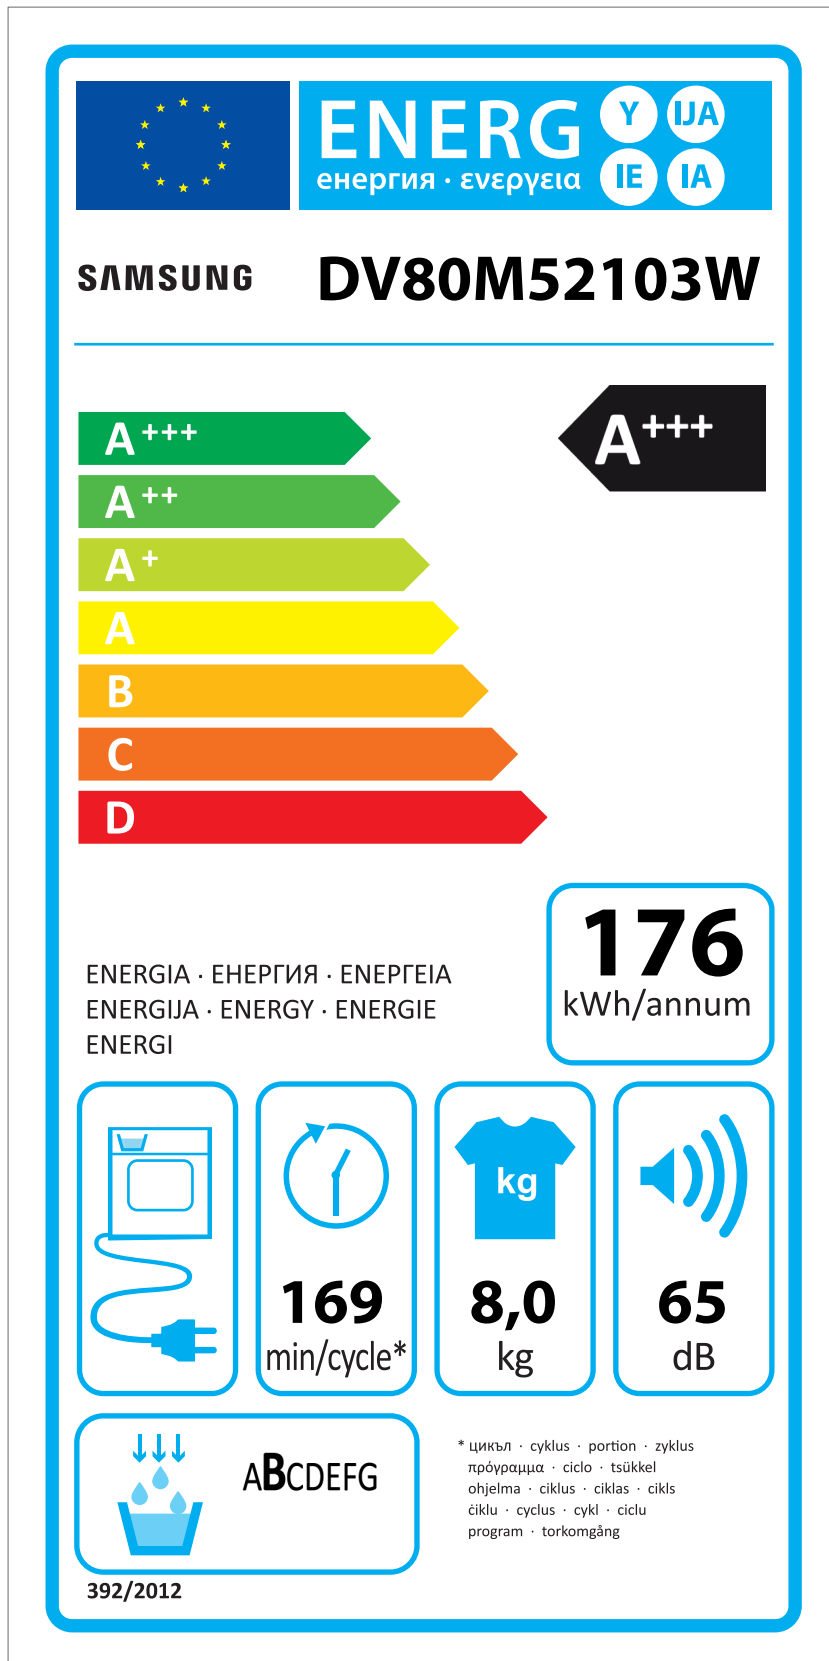

ERP LABEL ENERGY (DRYER CONDENSER TYPE)

CODE : DC68-03225C
Size : 110 x 220 (mm)
Material : ART