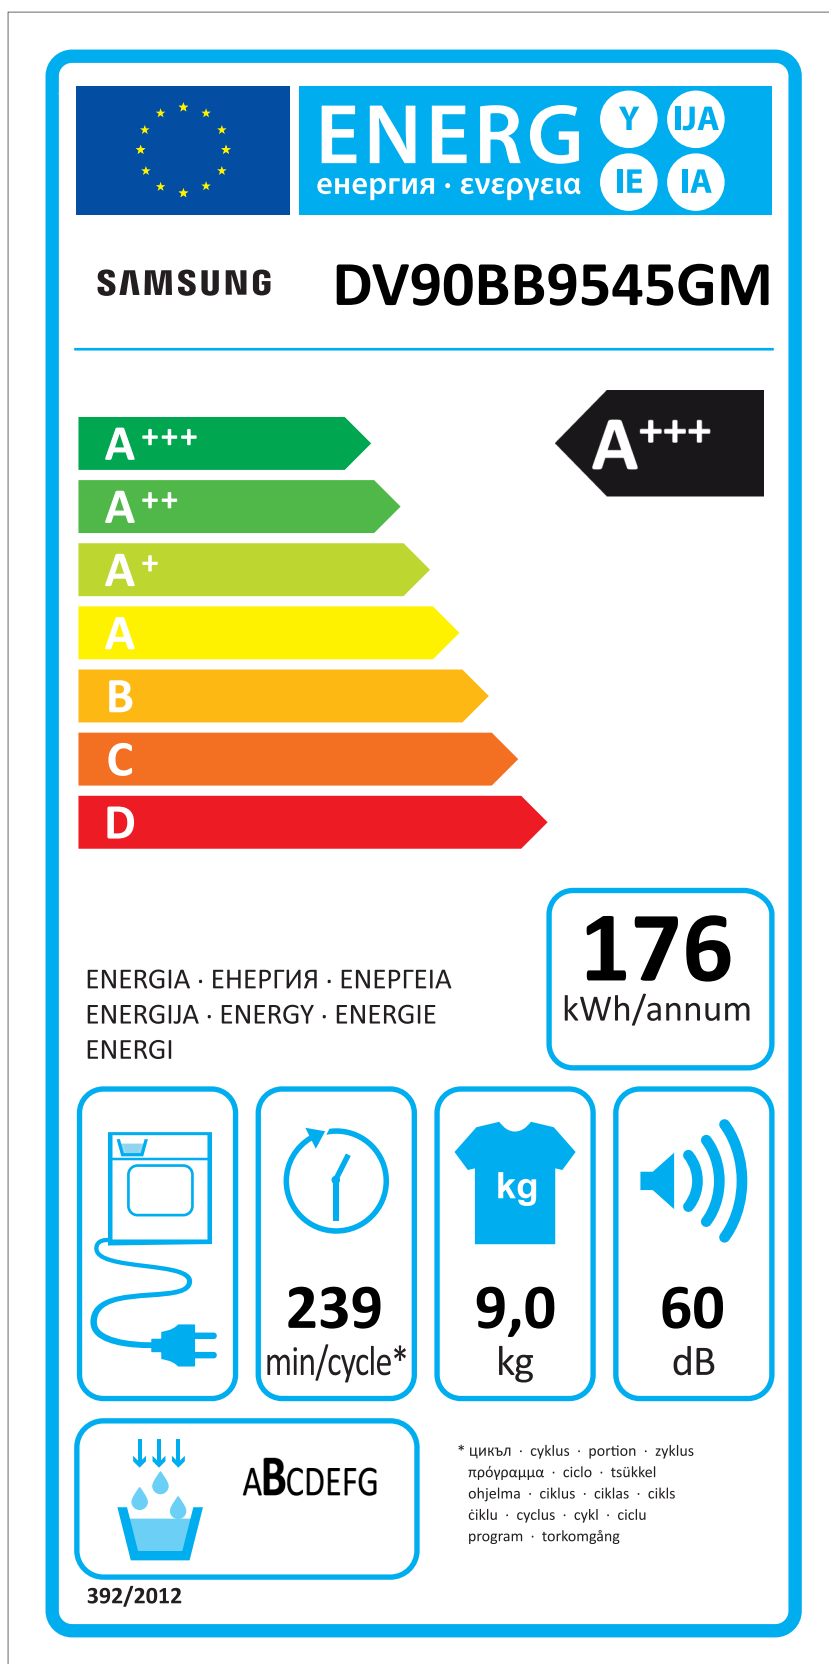

ERP LABEL ENERGY (DRYER CONDENSER TYPE)

CODE : DC68-03225C

Size : 110 x 220 (mm)

Material : ART