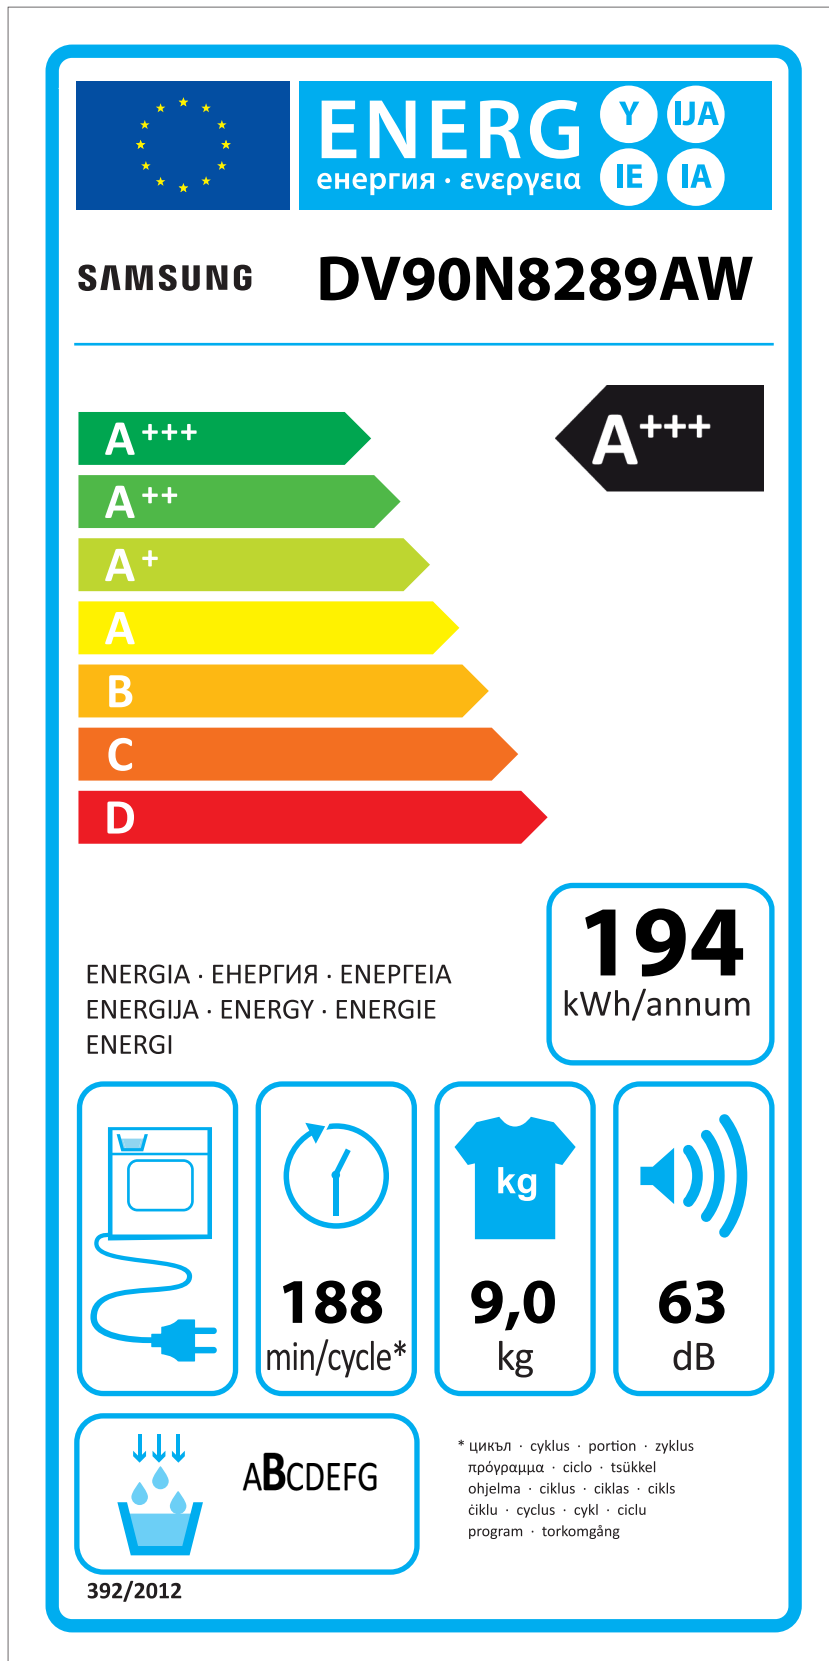

ERP LABEL ENERGY (DRYER CONDENSER TYPE)

CODE : DC68-03225C
Size : 110 x 220 (mm)
Material : ART