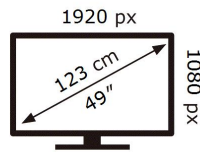

**ENERGY**

SAMSUNG

HG49EE690DB

**70** kWh/1000h

2019/2013