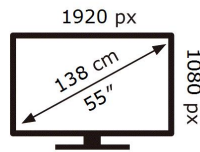

ENERGY

SAMSUNG

UH55F-E

200 kWh/1000h

2019/2013