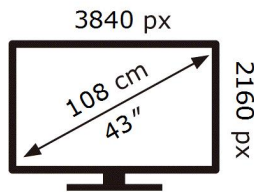

ENERG

SAMSUNG

QE43QN92CAT

54 kWh/1000h

ABCDEF **G**

HDR

114 kWh/1000h

2019/2013