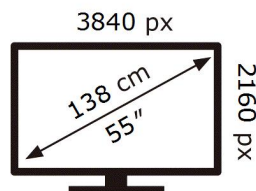

ENERG 

SAMSUNG

QE55QN90DAT

77 kWh/1000h

ABCDEF **G**

174 kWh/1000h

2019/2013