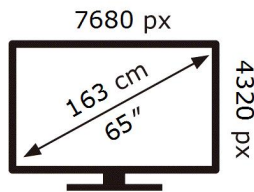

ENERG

SAMSUNG

QE65QN900DT

110 kWh/1000h

ABCDEF **G**

365 kWh/1000h

2019/2013