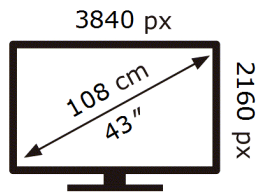

SAMSUNG

QB43B

79 kWh/1000h

2019/2013

ENERG ⚡

SAMSUNG

QB43B

79 kWh/1000h