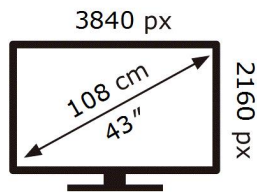

SAMSUNG

QB43B

79 kWh/1000h

2019/2013

ENERG ⚡

SAMSUNG

QB43B

79 kWh/1000h