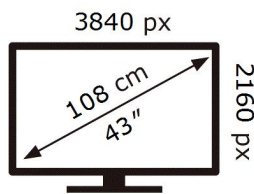

QE43LS05BGU

54 kWh/1000h

ABCDEF **G**

100 kWh/1000h

2019/2013