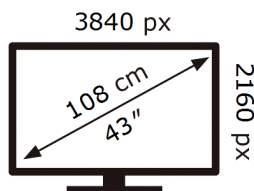

SAMSUNG

QE43LS05BGU

54 kWh/1000h

ABCDEF **G**

100 kWh/1000h

2019/2013

ENERG 

SAMSUNG