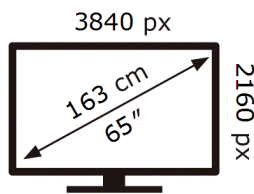

SAMSUNG

QE65LS03BGU

112 kWh/1000h

ABCDEF **G**

214 kWh/1000h

ENERG ⚡

SAMSUNG

QE65LS03BGU