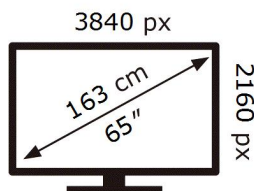

ENERG ⚡

SAMSUNG

QE65LS03BGU

112 kWh/1000h

ABCDEF **G**

214 kWh/1000h

2019/2013