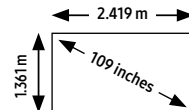

100/120Hz

Power

Max up to 696 Watts

Heat

Max up to 2,374.7 BTU/hr

FHD 109" IWA (The Wall)

Recommended viewing distance range: 2 - 4.5 m

Resolution