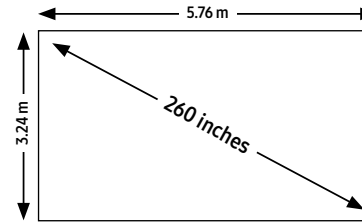

Dual FHD 314" IER (2 X 173")

Recommended viewing distance range: 3.2 - 7.2 m

SKU: F-LH020IERK-DF

Resolution FHD 1920 X 1080	Brightness Typical up to 600 Nit Peak up to 1,200 Nit	Contrast Ratio 8,000:1
Pixel Pitch P 2.0 mm	Panel Array 8 x 4	Weight 396.8 kg
Frame/video rate 50/60Hz	Power Max up to 5,760 Watts	Heat Max up to 1,823.1 BTU/hr

2K 260" IER

Recommended viewing distance range: 3.2 - 7.2 m

SKU: F-LH020IERK-2K

Resolution	Brightness	Contrast Ratio
2K 2,560 X 1,440	Typical up to 600 Nit Peak up to 1,200 Nit	8,000:1
Pixel Pitch	Panel Array	Weight
P 2.0 mm	6 x 6	446.4 kg
Frame/video rate	Power	Heat
50/60Hz	Max up to 6,480 Watts	Max up to 2,051.0 BTU/hr

2K IER Series

2K 304" IER

Recommended viewing distance range: 4 - 9 m

SKU: F-LH025IERK-2K

Resolution	Brightness	Contrast Ratio
2K 2,560 X 1,440	Typical up to 600 Nit Peak up to 1,200 Nit	6,000:1
Pixel Pitch	Panel Array	Weight
P 2.5mm	7 x 7	529.2 kg
Frame/video rate	Power	Heat
50/60Hz	Max up to 9,261 Watts	Max up to 2,939.0 BTU/hr

4K IER Series

4K 260" IER

Recommended viewing distance range: 2.4 - 5.4 m

SKU: F-LH015IERK-4K

Resolution	Brightness	Contrast Ratio
4K 3,840 X 2,160	Typical up to 500 Nit Peak up to 1,000 Nit	6,000:1
Pixel Pitch	Panel Array	Weight
P 1.5 mm	6 x 6	424.8 kg
Frame/video rate	Power	Heat
50/60Hz	Max up to 9,360 Watts	Max up to 2,969.2 BTU/hr