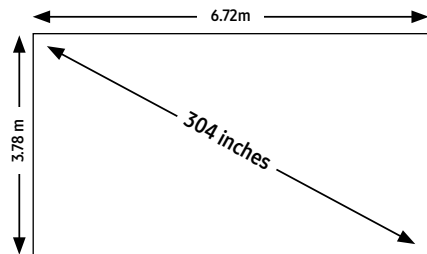

2K 304" IFR

Recommended viewing distance range: 4 - 9 m

SKU: F-LH025IFR-2K

Resolution	Brightness	Contrast Ratio
2K 2,560 X 1,440	Typical up to 1,200 Nit Peak up to 2,400 Nit	10,000:1
Pixel Pitch	Panel Array	Weight
P 2.5mm	7 x 7	607.6 kg
Frame/video rate	Power	Heat
50/60Hz	Max up to 12,740 Watts	Max up to 4,041.4 BTU/hr