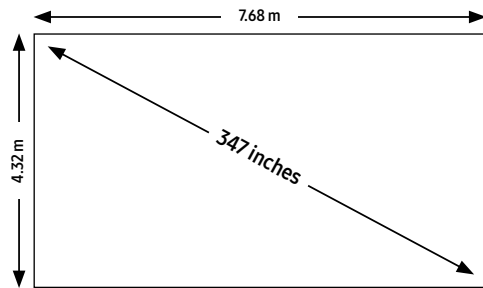

FHD IER Series

FHD 217" IER

Recommended viewing distance range: 4.0 - 9.0 m

SKU: F-LH025IERKLS

Resolution FHD 1920 X 1080	Brightness Typical up to 600 Nit Peak up to 1,200 Nit	Contrast Ratio 6,000:1
Pixel Pitch P 2.5mm	Panel Array 5 x 5	Weight 270 kg
Frame/video rate 50/60Hz	Power Max up to 4,725 Watts	Heat Max up to 1,499.5 BTU/hr

Dual FHD 236" IER (2 X 130")

Recommended viewing distance range: 2.4 - 5.4 m

SKU: F-LH015IERK-DF

Resolution FHD 1920 X 1080	Brightness Typical up to 500 Nit Peak up to 1,000 Nit	Contrast Ratio 6,000:1
Pixel Pitch P 1.5mm	Panel Array 6 x 3	Weight 212.4 kg
Frame/video rate 50/60Hz	Power Max up to 4,680 Watts	Heat Max up to 1,484.6 BTU/hr

FHD 347" IER

Recommended viewing distance range: 6.4 - 14.4 m

SKU: F-LH040IERKLS

Resolution FHD 1920 X 1080	Brightness Typical up to 600 Nit Peak up to 1,200 Nit	Contrast Ratio 8,000:1
Pixel Pitch P 4.0 mm	Panel Array 8 x 8	Weight 691.2 kg
Frame/video rate 50/60Hz	Power Max up to 9,600 Watts	Heat Max up to 3,039.1 BTU/hr

Dual FHD 314" IER (2 X 173")

Recommended viewing distance range: 3.2 - 7.2 m

SKU: F-LH020IERK-DF

Resolution FHD 1920 X 1080	Brightness Typical up to 600 Nit Peak up to 1,200 Nit	Contrast Ratio 8,000:1
Pixel Pitch P 2.0 mm	Panel Array 8 x 4	Weight 396.8 kg
Frame/video rate 50/60Hz	Power Max up to 5,760 Watts	Heat Max up to 1,823.1 BTU/hr