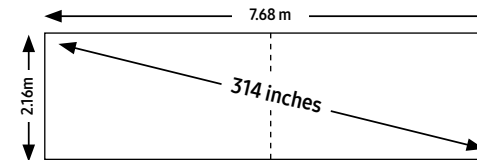

Dual 2K 314" IFR (2 X 173")

Recommended viewing distance range: 2.4 - 5.4 m

SKU: F-LH015IFRT-D2

Resolution	Brightness	Contrast Ratio
2K 2,560 X 1,440	Typical up to 800 Nit Peak up to 1,600 Nit	12,000:1
Pixel Pitch	Panel Array	Weight
P 1.5mm	8 x 4	396.8 kg
Frame/video rate	Power	Heat
50/60Hz	Max up to 11,520 Watts	Max up to 3,647.9 BTU/hr