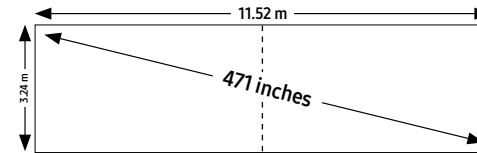

4K IER Series

Dual 4K 471" IER (2 X 260")

Recommended viewing distance range: 2.4 - 5.4 m

SKU: F-LH015IERK-D4

Resolution

4K 2,560 X 1,440

Brightness

Typical up to 500 Nit
Peak up to 1,000 Nit

Contrast Ratio

6,000:1

Pixel Pitch

P 1.5mm

Panel Array

12 x 6

Weight

849.6 kg

Frame/video rate

50/60Hz

Power

Max up to 18,720 Watts

Heat

Max up to 5,938.4 BTU/hr