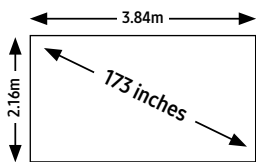

Dual FHD 236" IER (2 X 130")

Recommended viewing distance range: 2.4 - 5.4 m

SKU: F-LH015IERK-DF

Resolution FHD 1920 X 1080	Brightness Typical up to 500 Nit Peak up to 1,000 Nit	Contrast Ratio 6,000:1
Pixel Pitch P 1.5mm	Panel Array 6 x 3	Weight 212.4 kg
Frame/video rate 50/60Hz	Power Max up to 4,680 Watts	Heat Max up to 1,484.6 BTU/hr

FHD 347" IER

Recommended viewing distance range: 6.4 - 14.4 m

SKU: F-LH040IERKLS

Resolution FHD 1920 X 1080	Brightness Typical up to 600 Nit Peak up to 1,200 Nit	Contrast Ratio 8,000:1
Pixel Pitch P 4.0 mm	Panel Array 8 x 8	Weight 691.2 kg
Frame/video rate 50/60Hz	Power Max up to 9,600 Watts	Heat Max up to 3,039.1 BTU/hr

Dual FHD 314" IER (2 X 173")

Recommended viewing distance range: 3.2 - 7.2 m

SKU: F-LH020IERK-DF

Resolution FHD 1920 X 1080	Brightness Typical up to 600 Nit Peak up to 1,200 Nit	Contrast Ratio 8,000:1
Pixel Pitch P 2.0 mm	Panel Array 8 x 4	Weight 396.8 kg
Frame/video rate 50/60Hz	Power Max up to 5,760 Watts	Heat Max up to 1,823.1 BTU/hr

2K IER Series

2K 173" IER

Recommended viewing distance range: 2.4 - 5.4m

SKU: F-LH015IERK-2K

Resolution	Brightness	Contrast Ratio
2K 2,560 X 1,440	Typical up to 500 Nit Peak up to 1,000 Nit	6,000:1
Pixel Pitch	Panel Array	Weight
P 1.5 mm	4 x 4	188.8 kg
Frame/video rate	Power	Heat
50/60Hz	Max up to 4,160 Watts	Max up to 1,319.6 BTU/hr