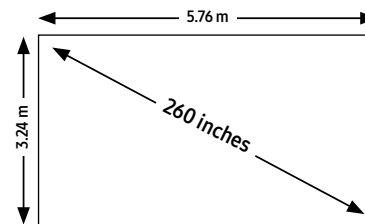

Dual FHD 236" IER (2 X 130")

Recommended viewing distance range: 2.4 - 5.4 m

SKU: F-LH015IERK-DF

Resolution FHD 1920 X 1080	Brightness Typical up to 500 Nit Peak up to 1,000 Nit	Contrast Ratio 6,000:1
Pixel Pitch P 1.5mm	Panel Array 6 x 3	Weight 212.4 kg
Frame/video rate 50/60Hz	Power Max up to 4,680 Watts	Heat Max up to 1,484.6 BTU/hr

Dual FHD 314" IER (2 X 173")

Recommended viewing distance range: 3.2 - 7.2 m

SKU: F-LH020IERK-DF

Resolution FHD 1920 X 1080	Brightness Typical up to 600 Nit Peak up to 1,200 Nit	Contrast Ratio 8,000:1
Pixel Pitch P 2.0 mm	Panel Array 8 x 4	Weight 396.8 kg
Frame/video rate 50/60Hz	Power Max up to 5,760 Watts	Heat Max up to 1,823.1 BTU/hr

2K IER Series

2K 173" IER

Recommended viewing distance range: 2.4 - 5.4m

SKU: F-LH015IERK-2K

Resolution	Brightness	Contrast Ratio
2K 2,560 X 1,440	Typical up to 500 Nit Peak up to 1,000 Nit	6,000:1
Pixel Pitch	Panel Array	Weight
P 1.5 mm	4 x 4	188.8 kg
Frame/video rate	Power	Heat
50/60Hz	Max up to 4,160 Watts	Max up to 1,319.6 BTU/hr

2K 260" IER

Recommended viewing distance range: 3.2 - 7.2 m

SKU: F-LH020IERK-2K

Resolution	Brightness	Contrast Ratio
2K 2,560 X 1,440	Typical up to 600 Nit Peak up to 1,200 Nit	8,000:1
Pixel Pitch	Panel Array	Weight
P 2.0 mm	6 x 6	446.4 kg
Frame/video rate	Power	Heat
50/60Hz	Max up to 6,480 Watts	Max up to 2,051.0 BTU/hr