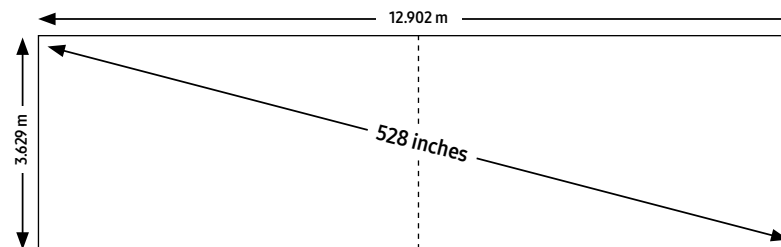

Dual 4K 528" IWA (The Wall | 2 X 291")

Recommended viewing distance range: 2.7 - 6 m

Resolution 4K 3,840 X 2,160	Brightness Typical up to 1,000 Nit Peak up to 1,400 Nit	Contrast Ratio 21,000:1
Pixel Pitch P 1.68 mm	Panel Array 16 x 8	Weight 1,600 kg
Frame/video rate 100/120Hz	Power Max up to 16,128 Watts	Heat Max up to 55,060.6 BTU/hr

Typical: brightness on full white screen
Peak: at max brightness level, it will improve to peak brightness when Samsung's Dynamic Peaking feature is applied.
Power, contrast ratio, weight and heat specs to be confirmed at time of launch.