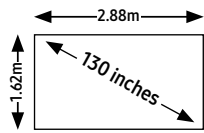

Power

Max up to 18,720 Watts

Heat

Max up to 5,938.4 BTU/hr

FHD IFR Series

FHD 130" IFR

Recommended viewing distance range: 2.4 - 5.4 m

SKU: F-LH015IFR TLS