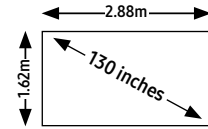

Recommended viewing distance range: 2.4 - 5.4 m

SKU: F-LH015IERKLS

Resolution

FHD 1920 X 1080

Brightness

Typical up to 500 Nit
Peak up to 1,000 Nit

Contrast Ratio

6,000:1

Pixel Pitch

P 1.5mm

Panel Array

3 x 3

Weight

106.2 kg

Frame/video rate

50/60Hz

Power

Max up to 2,340 Watts

Heat

Max up to 742.3 BTU/hr