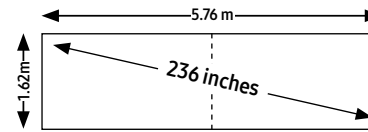

FHD IFR Series

FHD 217" IFR

Recommended viewing distance range: 4 - 9 m

SKU: F-LH025IFRTL5

Resolution FHD 1920 X 1080	Brightness Typical up to 1200 Nit Peak up to 2400 Nit	Contrast Ratio 12,000:1
Pixel Pitch P 2.5mm	Panel Array 5 x 5	Weight 310.0 kg
Frame/video rate 50/60Hz	Power Max up to 6,500 Watts	Heat Max up to 2,061.9 BTU/hr

Dual FHD 236" IFR (2 X 130")

Recommended viewing distance range: 2.4 - 5.4 m

SKU: F-LH015IFRT-DF

Resolution FHD 1920 X 1080	Brightness Typical up to 800 Nit Peak up to 1,600 Nit	Contrast Ratio 12,000:1
Pixel Pitch P 1.5mm	Panel Array 6 x 3	Weight 223.2 kg
Frame/video rate 50/60Hz	Power Max up to 6,480 Watts	Heat Max up to 2,051.9 BTU/hr