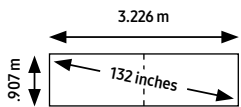

Dual FHD 132" IWA (The Wall | 2 X 72")

Recommended viewing distance range: 1.3 - 3 m

Resolution	Brightness	Contrast Ratio
FHD 1920 X 1080	Typical up to 500 Nit Peak up to 1,600 Nit	24,000:1
Pixel Pitch	Panel Array	Weight
P 0.84 mm	4 x 2	100 kg
Frame/video rate	Power	Heat
100/120Hz	Max up to 1,392 Watts	Max up to 4,749.3 BTU/hr