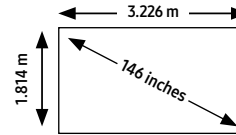

Recommended viewing distance range: 1.3 - 3 m

Resolution	Brightness	Contrast Ratio
 4K 3,840 X 2,160	 Typical up to 500 Nit Peak up to 1,600 Nit	 24,000:1
Pixel Pitch	Panel Array	Weight
 P 0.84 mm	 4 x 4	 200 kg
Frame/video rate	Power	Heat
 100/120Hz	 Max up to 2,784 Watts	 Max up to 9,498.7 BTU/hr