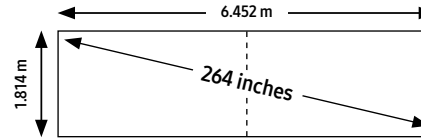

Dual 2K 264" IWA (The Wall | 2 X 146")

Recommended viewing distance range: 2 - 4.5 m

Resolution 2K 2,560 X 1,440	Brightness Typical up to 800 Nit Peak up to 1,600 Nit	Contrast Ratio 24,000:1
Pixel Pitch P 1.26 mm	Panel Array 8 x 4	Weight 390.4 kg
Frame/video rate 100/120Hz	Power Max up to 4,800 Watts	Heat Max up to 16,375.4 BTU/hr