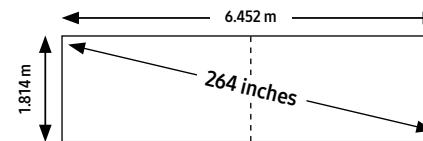

Dual FHD 264" IWA (The Wall | 2 X 146")

Recommended viewing distance range: 2.7 - 6 m

Resolution	Brightness	Contrast Ratio
FHD 1920 X 1080	Typical up to 1,000 Nit Peak up to 1,400 Nit	21,000:1
Pixel Pitch	Panel Array	Weight
P 1.68 mm	8 x 4	400 kg
Frame/video rate	Power	Heat
100/120Hz	Max up to 4,032 Watts	Max up to 13,765.1 BTU/hr

Power, contrast ratio, weight and heat specs to be confirmed at time of launch.