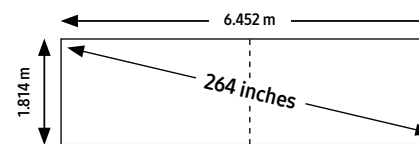

Dual 4K 264" IWA (The Wall | 2 X 146")

Recommended viewing distance range: 1.3 - 3 m

Resolution 4K 3,840 X 2,160	Brightness Typical up to 500 Nit Peak up to 1,600 Nit	Contrast Ratio 24,000:1
Pixel Pitch P 0.84 mm	Panel Array 8 x 4	Weight 400 kg
Frame/video rate 100/120Hz	Power Max up to 5,568 Watts	Heat Max up to 18,997.3 BTU/hr

Power, contrast ratio, weight and heat specs to be confirmed at time of launch.