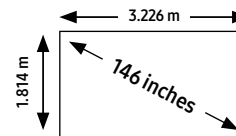

2K 146" IWA (The Wall)

Recommended viewing distance range: 2 - 4.5 m

Resolution	Brightness	Contrast Ratio
 2K 2,560 X 1,440	 Typical up to 800 Nit Peak up to 1,600 Nit	 24,000:1
Pixel Pitch	Panel Array	Weight
 P 1.26 mm	 4 x 4	 195.2 kg
Frame/video rate	Power	Heat
 100/120Hz	 Max up to 2,400 Watts	 Max up to 8,187.7 BTU/hr

Power, contrast ratio, weight and heat specs to be confirmed at time of launch.