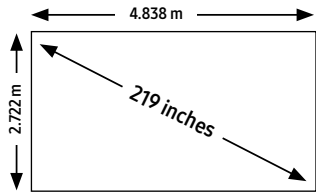

2K IWA (The Wall) Series

Dual 2K 219" IWA (The Wall)

Recommended viewing distance range: 2.7 - 6 m

Resolution 2K 2,560 X 1,440	Brightness Typical up to 1,000 Nit Peak up to 1,400 Nit	Contrast Ratio 21,000:1
Pixel Pitch P 1.68 mm	Panel Array 6 x 6	Weight 450 kg
Frame/video rate 100/120Hz	Power Max up to 4,536 Watts	Heat Max up to 15,485.8 BTU/hr