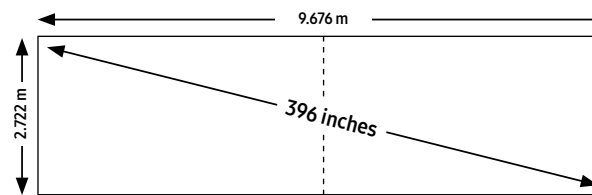

Dual 2K 396" IWA (The Wall | 2 X 219")

Recommended viewing distance range: 2.7 - 6 m

Resolution 2K 2,560 X 1,440	Brightness Typical up to 1,000 Nit Peak up to 1,400 Nit	Contrast Ratio 21,000:1
Pixel Pitch P 1.68 mm	Panel Array 12 x 6	Weight 900 kg
Frame/video rate 100/120Hz	Power Max up to 9,072 Watts	Heat Max up to 30,971.6 BTU/hr

Power, contrast ratio, weight and heat specs to be confirmed at time of launch.