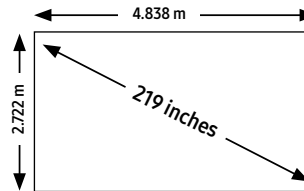

4K 219" IWA (The Wall)

Recommended viewing distance range: 2 - 4.5 m

Resolution	Brightness	Contrast Ratio
 4K 3,840 X 2,160	 Typical up to 800 Nit Peak up to 1,600 Nit	 24,000:1
Pixel Pitch	Panel Array	Weight
 P 1.26 mm	 6 x 6	 439.2 kg
Frame/video rate	Power	Heat
 100/120Hz	 Max up to 5,400 Watts	 Max up to 18,422.3 BTU/hr

Power, contrast ratio, weight and heat specs to be confirmed at time of launch.