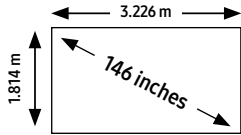

FHD IWA (The Wall) Series

FHD 146" IWA (The Wall)

Recommended viewing distance range: 2.7 - 6 m

Resolution	Brightness	Contrast Ratio
FHD 1920 X 1080	Typical up to 1,000 Nit Peak up to 1,400 Nit	21,000:1
Pixel Pitch	Panel Array	Weight
P 1.68 mm	4 x 4	200 kg
Frame/video rate	Power	Heat
100/120Hz	Max up to 2,016 Watts	Max up to 6,882.6 BTU/hr