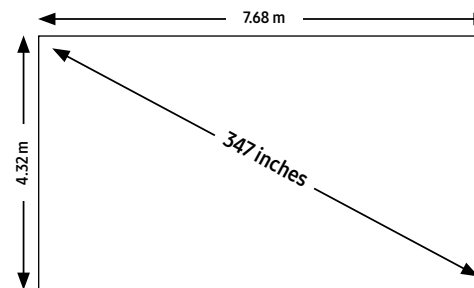

4K IER Series

4K 260" IER

Recommended viewing distance range: 2.4 - 5.4 m

SKU: F-LH015IERK-4K

Resolution	Brightness	Contrast Ratio
4K 3,840 X 2,160	Typical up to 500 Nit Peak up to 1,000 Nit	6,000:1
Pixel Pitch	Panel Array	Weight
P 1.5 mm	6 x 6	424.8 kg
Frame/video rate	Power	Heat
50/60Hz	Max up to 9,360 Watts	Max up to 2,969.2 BTU/hr

Dual 2K 314" IER (2 X 173")

Recommended viewing distance range: 2.4 - 5.4 m

SKU: F-LH015IERK-D2

Resolution	Brightness	Contrast Ratio
2K 2,560 X 1,440	Typical up to 500 Nit Peak up to 1,000 Nit	6,000:1
Pixel Pitch	Panel Array	Weight
P 1.5mm	8 x 4	377.6 kg
Frame/video rate	Power	Heat
50/60Hz	Max up to 8,320 Watts	Max up to 2,639.3 BTU/hr

4K 347" IER

Recommended viewing distance range: 3.2 - 7.2 m

SKU: F-LH020IERK-4K

Resolution	Brightness	Contrast Ratio
4K 3,840 X 2,160	Typical up to 600 Nit Peak up to 1,200 Nit	8,000:1
Pixel Pitch	Panel Array	Weight
P 2.0 mm	8 x 8	793.6 kg
Frame/video rate	Power	Heat
50/60Hz	Max up to 11,520 Watts	Max up to 3,646.2 BTU/hr