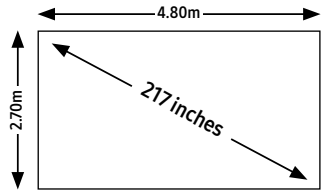

FHD IER Series

FHD 217" IER

Recommended viewing distance range: 4.0 - 9.0 m

SKU: F-LH025IERKLS

Resolution FHD 1920 X 1080	Brightness Typical up to 600 Nit Peak up to 1,200 Nit	Contrast Ratio 6,000:1
Pixel Pitch P 2.5mm	Panel Array 5 x 5	Weight 270 kg
Frame/video rate 50/60Hz	Power Max up to 4,725 Watts	Heat Max up to 1,499.5 BTU/hr

Dual FHD 236" IER (2 X 130")

Recommended viewing distance range: 2.4 - 5.4 m

SKU: F-LH015IERK-DF

Resolution FHD 1920 X 1080	Brightness Typical up to 500 Nit Peak up to 1,000 Nit	Contrast Ratio 6,000:1
Pixel Pitch P 1.5mm	Panel Array 6 x 3	Weight 212.4 kg
Frame/video rate 50/60Hz	Power Max up to 4,680 Watts	Heat Max up to 1,484.6 BTU/hr

Dual FHD 314" IER (2 X 173")

Recommended viewing distance range: 3.2 - 7.2 m

SKU: F-LH020IERK-DF

Resolution FHD 1920 X 1080	Brightness Typical up to 600 Nit Peak up to 1,200 Nit	Contrast Ratio 8,000:1
Pixel Pitch P 2.0 mm	Panel Array 8 x 4	Weight 396.8 kg
Frame/video rate 50/60Hz	Power Max up to 5,760 Watts	Heat Max up to 1,823.1 BTU/hr