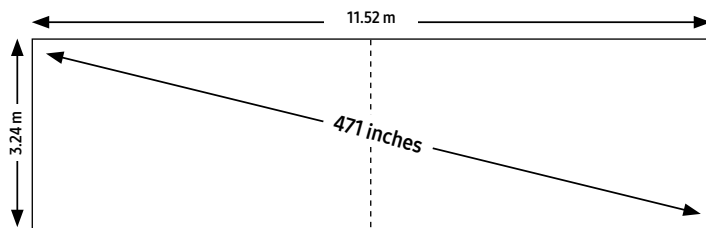

Max up to 16,640 Watts

Heat

Max up to 5,278.6 BTU/hr

4K IFR Series

Dual 4K 471" IFR (2 X 260")

Recommended viewing distance range: 2.4 - 5.4 m

SKU: F-LH015IFR-D4K

Resolution	Brightness	Contrast Ratio
 4K 2,560 X 1,440	 Typical up to 800 Nit Peak up to 1,600 Nit	 12,000:1
Pixel Pitch	Panel Array	Weight
 P 1.5mm	 12 x 6	 892.8 kg
Frame/video rate	Power	Heat
 50/60Hz	 Max up to 25,920 Watts	 Max up to 8,207.7 BTU/hr