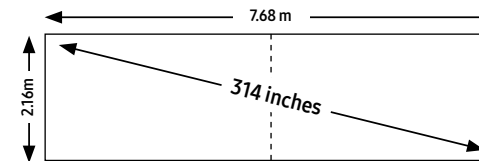

Dual FHD 236" IER (2 X 130")

Recommended viewing distance range: 2.4 - 5.4 m

SKU: F-LH015IERK-DF

Resolution FHD 1920 X 1080	Brightness Typical up to 500 Nit Peak up to 1,000 Nit	Contrast Ratio 6,000:1
Pixel Pitch P 1.5mm	Panel Array 6 x 3	Weight 212.4 kg
Frame/video rate 50/60Hz	Power Max up to 4,680 Watts	Heat Max up to 1,484.6 BTU/hr

FHD 347" IER

Recommended viewing distance range: 6.4 - 14.4 m

SKU: F-LH040IERKLS

Resolution FHD 1920 X 1080	Brightness Typical up to 600 Nit Peak up to 1,200 Nit	Contrast Ratio 8,000:1
Pixel Pitch P 4.0 mm	Panel Array 8 x 8	Weight 691.2 kg
Frame/video rate 50/60Hz	Power Max up to 9,600 Watts	Heat Max up to 3,039.1 BTU/hr

Dual FHD 314" IER (2 X 173")

Recommended viewing distance range: 3.2 - 7.2 m

SKU: F-LH020IERK-DF

Resolution FHD 1920 X 1080	Brightness Typical up to 600 Nit Peak up to 1,200 Nit	Contrast Ratio 8,000:1
Pixel Pitch P 2.0 mm	Panel Array 8 x 4	Weight 396.8 kg
Frame/video rate 50/60Hz	Power Max up to 5,760 Watts	Heat Max up to 1,823.1 BTU/hr