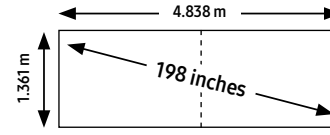

Max up to 4,605.6 BTU/hr

Power, contrast ratio, weight and heat specs to be confirmed at time of launch.

FHD IWA (The Wall) Series

FHD 146" IWA (The Wall)

Recommended viewing distance range: 2.7 - 6 m

Resolution	Brightness	Contrast Ratio
FHD 1920 X 1080	Typical up to 1,000 Nit Peak up to 1,400 Nit	21,000:1
Pixel Pitch	Panel Array	Weight
P 1.68 mm	4 x 4	200 kg
Frame/video rate	Power	Heat
100/120Hz	Max up to 2,016 Watts	Max up to 6,882.6 BTU/hr

Dual FHD 198" IWA (The Wall | 2 X 109")

Recommended viewing distance range: 2m - 4.5 m

Resolution	Brightness	Contrast Ratio
FHD 1920 X 1080	Typical up to 800 Nit Peak up to 1,600 Nit	24,000:1
Pixel Pitch	Panel Array	Weight
P 1.26 mm	6 x 3	219.6 kg
Frame/video rate	Power	Heat
100/120Hz	Max up to 2,700 Watts	Max up to 9,211.1 BTU/hr