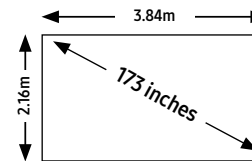

FHD 173" IFR

Recommended viewing distance range: 3.2 - 7.2 m

SKU: F-LH020IFR BLS

Resolution	Brightness	Contrast Ratio
 FHD 1920 X 1080	 Typical up to 1000 Nit Peak up to 1,600 Nit	 7,200:1
Pixel Pitch	Panel Array	Weight
 P 2.0mm	 4 x 4	 198.4 kg
Frame/video rate	Power	Heat
 50/60Hz	 Max up to 4,160 Watts	 Max up to 1,319.6 BTU/hr