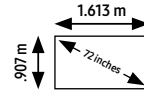

Recommended viewing distance range: 1.3 - 3 m