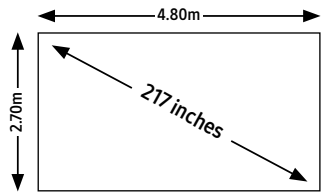

FHD 173" IFR

Recommended viewing distance range: 3.2 - 7.2 m

SKU: F-LH020IFR BLS

Resolution	Brightness	Contrast Ratio
 FHD 1920 X 1080	 Typical up to 1000 Nit Peak up to 1,600 Nit	 7,200:1
Pixel Pitch	Panel Array	Weight
 P 2.0mm	 4 x 4	 198.4 kg
Frame/video rate	Power	Heat
 50/60Hz	 Max up to 4,160 Watts	 Max up to 1,319.6 BTU/hr

FHD IFR Series

FHD 217" IFR

Recommended viewing distance range: 4 - 9 m

SKU: F-LH025IFRTL5

Resolution FHD 1920 X 1080	Brightness Typical up to 1200 Nit Peak up to 2400 Nit	Contrast Ratio 12,000:1
Pixel Pitch P 2.5mm	Panel Array 5 x 5	Weight 310.0 kg
Frame/video rate 50/60Hz	Power Max up to 6,500 Watts	Heat Max up to 2,061.9 BTU/hr

Dual FHD 236" IFR (2 X 130")

Recommended viewing distance range: 2.4 - 5.4 m

SKU: F-LH015IFRT-DF

Resolution FHD 1920 X 1080	Brightness Typical up to 800 Nit Peak up to 1,600 Nit	Contrast Ratio 12,000:1
Pixel Pitch P 1.5mm	Panel Array 6 x 3	Weight 223.2 kg
Frame/video rate 50/60Hz	Power Max up to 6,480 Watts	Heat Max up to 2,051.9 BTU/hr