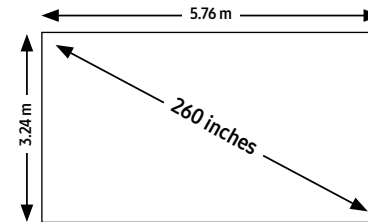

Recommended viewing distance range: 2.4 - 5.4 m

SKU: F-LH015IFRT-4K

Resolution

4K 3,840 X 2,160

Brightness

Typical up to 800 Nit
Peak up to 1,600 Nit

Contrast Ratio

12,000:1

Pixel Pitch

P 1.5 mm

Panel Array

6 x 6

Weight

446.4 kg

Frame/video rate

50/60Hz

Power

Max up to 12,960 Watts

Heat

Max up to 4,103.9 BTU/hr