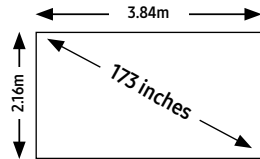

2K IFR Series

2K 173" IFR

Recommended viewing distance range: 2.4 - 5.4m

SKU: F-LH015IFR-2K

Resolution	Brightness	Contrast Ratio
2K 2,560 X 1,440	Typical up to 800 Nit Peak up to 1,600 Nit	12,000:1
Pixel Pitch	Panel Array	Weight
P 1.5mm	4 x 4	198.4 kg
Frame/video rate	Power	Heat
50/60Hz	Max up to 5,760 Watts	Max up to 1,823.9 BTU/hr