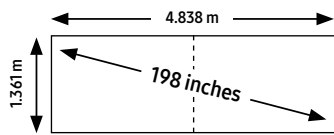

Dual 2K 198" IWA (The Wall | 2 X 109")

Recommended viewing distance range: 1.3 - 3 m

Resolution 2K 2,560 X 1,440	Brightness Typical up to 500 Nit Peak up to 1,600 Nit	Contrast Ratio 24,000:1
Pixel Pitch P 0.84 mm	Panel Array 6 x 3	Weight 225 kg
Frame/video rate 100/120Hz	Power Max up to 3,132 Watts	Heat Max up to 10,686.0 BTU/hr