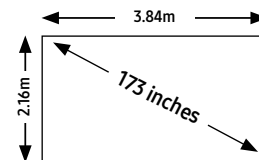

P 1.5mm

Panel Array

3 x 3

Weight

106.2 kg

Frame/video rate

50/60Hz

Power

Max up to 2,340 Watts

Heat

Max up to 742.3 BTU/hr

FHD 173" IER

Recommended viewing distance range: 3.2 - 7.2 m

SKU: F-LH020IERKLS

Resolution

FHD 1920 X 1080