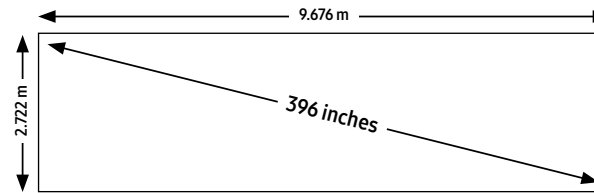

Recommended viewing distance range: 2 - 4.5 m

Resolution 4K 3,840 X 2,160	Brightness Typical up to 800 Nit Peak up to 1,600 Nit	Contrast Ratio 24,000:1
Pixel Pitch P 1.26 mm	Panel Array 12 x 6	Weight 878.4 kg
Frame/video rate 100/120Hz	Power Max up to 10,800 Watts	Heat Max up to 36,844.6 BTU/hr