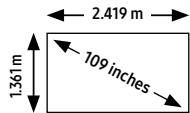

2K 109" IWA (The Wall)

Recommended viewing distance range: 1.3 - 3 m

Resolution	Brightness	Contrast Ratio
 2K 2,560 X 1,440	 Typical up to 500 Nit Peak up to 1,600 Nit	 24,000:1
Pixel Pitch	Panel Array	Weight
 P 0.84 mm	 3 x 3	 112.5 kg
Frame/video rate	Power	Heat
 100/120Hz	 Max up to 1,566 Watts	 Max up to 5,343.0 BTU/hr