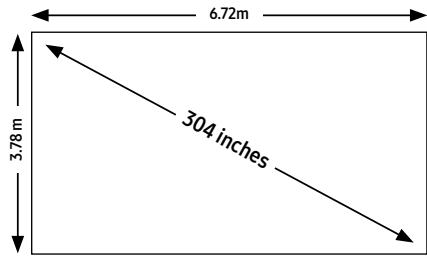

Dual FHD 314" IER (2 X 173")

Recommended viewing distance range: 3.2 - 7.2 m

SKU: F-LH020IERK-DF

Resolution FHD 1920 X 1080	Brightness Typical up to 600 Nit Peak up to 1,200 Nit	Contrast Ratio 8,000:1
Pixel Pitch P 2.0 mm	Panel Array 8 x 4	Weight 396.8 kg
Frame/video rate 50/60Hz	Power Max up to 5,760 Watts	Heat Max up to 1,823.1 BTU/hr

2K IER Series

2K 173" IER

Recommended viewing distance range: 2.4 - 5.4m

SKU: F-LH015IERK-2K

Resolution	Brightness	Contrast Ratio
2K 2,560 X 1,440	Typical up to 500 Nit Peak up to 1,000 Nit	6,000:1
Pixel Pitch	Panel Array	Weight
P 1.5 mm	4 x 4	188.8 kg
Frame/video rate	Power	Heat
50/60Hz	Max up to 4,160 Watts	Max up to 1,319.6 BTU/hr

2K 260" IER

Recommended viewing distance range: 3.2 - 7.2 m

SKU: F-LH020IERK-2K

Resolution	Brightness	Contrast Ratio
2K 2,560 X 1,440	Typical up to 600 Nit Peak up to 1,200 Nit	8,000:1
Pixel Pitch	Panel Array	Weight
P 2.0 mm	6 x 6	446.4 kg
Frame/video rate	Power	Heat
50/60Hz	Max up to 6,480 Watts	Max up to 2,051.0 BTU/hr

2K IER Series

2K 304" IER

Recommended viewing distance range: 4 - 9 m

SKU: F-LH025IERK-2K

Resolution	Brightness	Contrast Ratio
2K 2,560 X 1,440	Typical up to 600 Nit Peak up to 1,200 Nit	6,000:1
Pixel Pitch	Panel Array	Weight
P 2.5mm	7 x 7	529.2 kg
Frame/video rate	Power	Heat
50/60Hz	Max up to 9,261 Watts	Max up to 2,939.0 BTU/hr