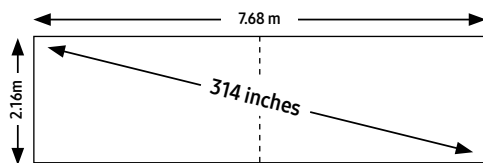

4K IER Series

4K 260" IER

Recommended viewing distance range: 2.4 - 5.4 m

SKU: F-LH015IERK-4K

Resolution	Brightness	Contrast Ratio
4K 3,840 X 2,160	Typical up to 500 Nit Peak up to 1,000 Nit	6,000:1
Pixel Pitch	Panel Array	Weight
P 1.5 mm	6 x 6	424.8 kg
Frame/video rate	Power	Heat
50/60Hz	Max up to 9,360 Watts	Max up to 2,969.2 BTU/hr

Dual 2K 314" IER (2 X 173")

Recommended viewing distance range: 2.4 - 5.4 m

SKU: F-LH015IERK-D2

Resolution	Brightness	Contrast Ratio
2K 2,560 X 1,440	Typical up to 500 Nit Peak up to 1,000 Nit	6,000:1
Pixel Pitch	Panel Array	Weight
P 1.5mm	8 x 4	377.6 kg
Frame/video rate	Power	Heat
50/60Hz	Max up to 8,320 Watts	Max up to 2,639.3 BTU/hr