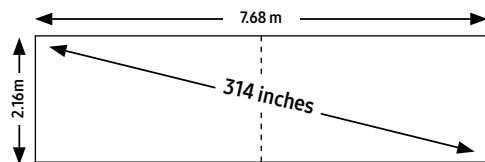

Dual FHD 236" IFR (2 X 130")

Recommended viewing distance range: 2.4 - 5.4 m

SKU: F-LH015IFRT-DF

Resolution FHD 1920 X 1080	Brightness Typical up to 800 Nit Peak up to 1,600 Nit	Contrast Ratio 12,000:1
Pixel Pitch P 1.5mm	Panel Array 6 x 3	Weight 223.2 kg
Frame/video rate 50/60Hz	Power Max up to 6,480 Watts	Heat Max up to 2,051.9 BTU/hr

Dual FHD 314" IFR (2 X 173")

Recommended viewing distance range: 3.2 - 7.2 m

SKU: F-LH020IFRB-DF

Resolution FHD 1920 X 1080	Brightness Typical up to 1,000 Nit Peak up to 1,600 Nit	Contrast Ratio 7,200:1
Pixel Pitch P 2.0 mm	Panel Array 8 x 4	Weight 396.8 kg
Frame/video rate 50/60Hz	Power Max up to 8,320 Watts	Heat Max up to 2,639.3 BTU/hr