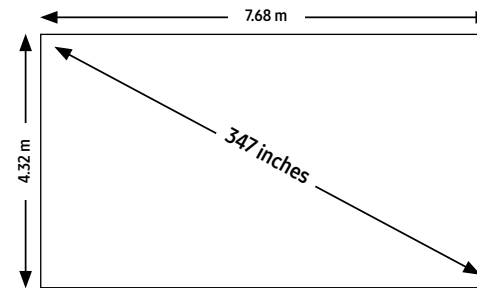

FHD IFR Series

FHD 217" IFR

Recommended viewing distance range: 4 - 9 m

SKU: F-LH025IFRTL5

Resolution FHD 1920 X 1080	Brightness Typical up to 1200 Nit Peak up to 2400 Nit	Contrast Ratio 12,000:1
Pixel Pitch P 2.5mm	Panel Array 5 x 5	Weight 310.0 kg
Frame/video rate 50/60Hz	Power Max up to 6,500 Watts	Heat Max up to 2,061.9 BTU/hr

Dual FHD 236" IFR (2 X 130")

Recommended viewing distance range: 2.4 - 5.4 m

SKU: F-LH015IFRT-DF

Resolution FHD 1920 X 1080	Brightness Typical up to 800 Nit Peak up to 1,600 Nit	Contrast Ratio 12,000:1
Pixel Pitch P 1.5mm	Panel Array 6 x 3	Weight 223.2 kg
Frame/video rate 50/60Hz	Power Max up to 6,480 Watts	Heat Max up to 2,051.9 BTU/hr

Dual FHD 314" IFR (2 X 173")

Recommended viewing distance range: 3.2 - 7.2 m

SKU: F-LH020IFRB-DF

Resolution FHD 1920 X 1080	Brightness Typical up to 1,000 Nit Peak up to 1,600 Nit	Contrast Ratio 7,200:1
Pixel Pitch P 2.0 mm	Panel Array 8 x 4	Weight 396.8 kg
Frame/video rate 50/60Hz	Power Max up to 8,320 Watts	Heat Max up to 2,639.3 BTU/hr

FHD 347" IFR

Recommended viewing distance range: 6.4 - 14.4 m

SKU: F-LH040IFRBL5

Resolution FHD 1920 X 1080	Brightness Typical up to 900 Nit Peak up to 1,500 Nit	Contrast Ratio 8,300:1
Pixel Pitch P 4.0mm	Panel Array 8 x 8	Weight 793.6 kg
Frame/video rate 50/60Hz	Power Max up to 16,640 Watts	Heat Max up to 5,278.6 BTU/hr