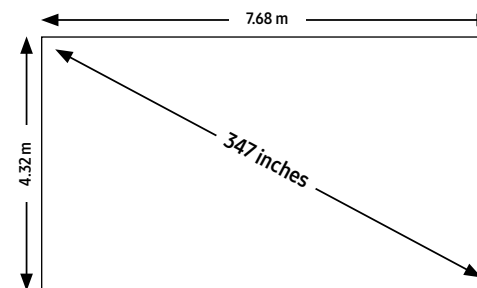

4K 347" IFR

Recommended viewing distance range: 3.2 - 7.2 m

SKU: F-LH020IFR-4K

Resolution

4K 3,840 X 2,160

Brightness

Typical up to 1,000 Nit
Peak up to 1,600 Nit

Contrast Ratio

7,200:1

Pixel Pitch

P 2.0 mm

Panel Array

8 x 8

Weight

793.6 kg

Frame/video rate

50/60Hz

Power

Max up to 16,640 Watts

Heat

Max up to 5,278.6 BTU/hr