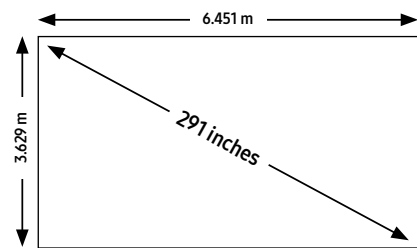

4K 291" IWA (The Wall)

Recommended viewing distance range: 2.7 - 6 m

Resolution 4K 3,840 X 2,160	Brightness Typical up to 1,000 Nit Peak up to 1,400 Nit	Contrast Ratio 21,000:1
Pixel Pitch P 1.68 mm	Panel Array 8 x 8	Weight 800 kg
Frame/video rate 100/120Hz	Power Max up to 8,064 Watts	Heat Max up to 27,530.3 BTU/hr