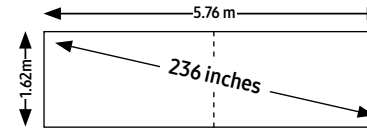

FHD IER Series

FHD 217" IER

Recommended viewing distance range: 4.0 - 9.0 m

SKU: F-LH025IERKLS

Resolution FHD 1920 X 1080	Brightness Typical up to 600 Nit Peak up to 1,200 Nit	Contrast Ratio 6,000:1
Pixel Pitch P 2.5mm	Panel Array 5 x 5	Weight 270 kg
Frame/video rate 50/60Hz	Power Max up to 4,725 Watts	Heat Max up to 1,499.5 BTU/hr

Dual FHD 236" IER (2 X 130")

Recommended viewing distance range: 2.4 - 5.4 m

SKU: F-LH015IERK-DF

Resolution FHD 1920 X 1080	Brightness Typical up to 500 Nit Peak up to 1,000 Nit	Contrast Ratio 6,000:1
Pixel Pitch P 1.5mm	Panel Array 6 x 3	Weight 212.4 kg
Frame/video rate 50/60Hz	Power Max up to 4,680 Watts	Heat Max up to 1,484.6 BTU/hr