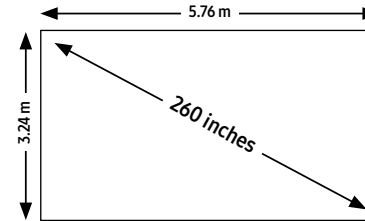

2K 260" IFR

Recommended viewing distance range: 3.2 - 7.2 m

SKU: F-LH020IFRB-2K

Resolution	Brightness	Contrast Ratio
2K 2,560 X 1,440	Typical up to 1,000 Nit Peak up to 1,600 Nit	7,200:1
Pixel Pitch	Panel Array	Weight
P 2.0 mm	6 x 6	446.4 kg
Frame/video rate	Power	Heat
50/60Hz	Max up to 9,360 Watts	Max up to 2,969.2 BTU/hr