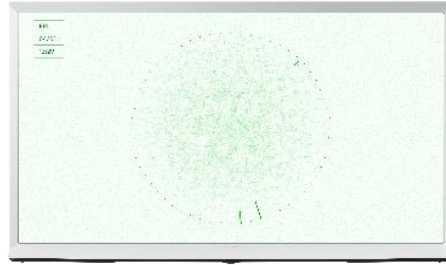

The Serif QLED 4K Smart TV (2024)

Unconditionally Beautiful

43-55"