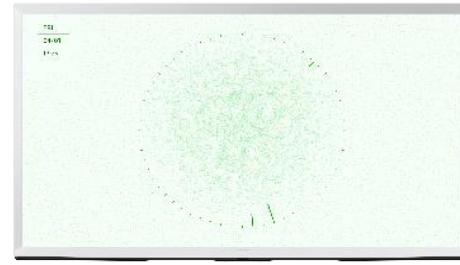

65"

Top Features

Serif Design	With its iconic I-shaped profile and harmonious design, The Serif gives you the freedom to place it virtually anywhere in your living space.
QLED powered by Quantum Dot	With 100% colour volume, Quantum Dot takes light and turns it into breathtaking colours that stay true at almost any level of brightness.¹
Powerful Sound	The Serif offers an incredible listening experience with an integrated 4 channel audio system that fills your room with vibrant audio.²
Tizen Smart Hub	Explore endless entertainment with your favourite apps in one place. With automated content curation you can spend less time searching and more time streaming.³