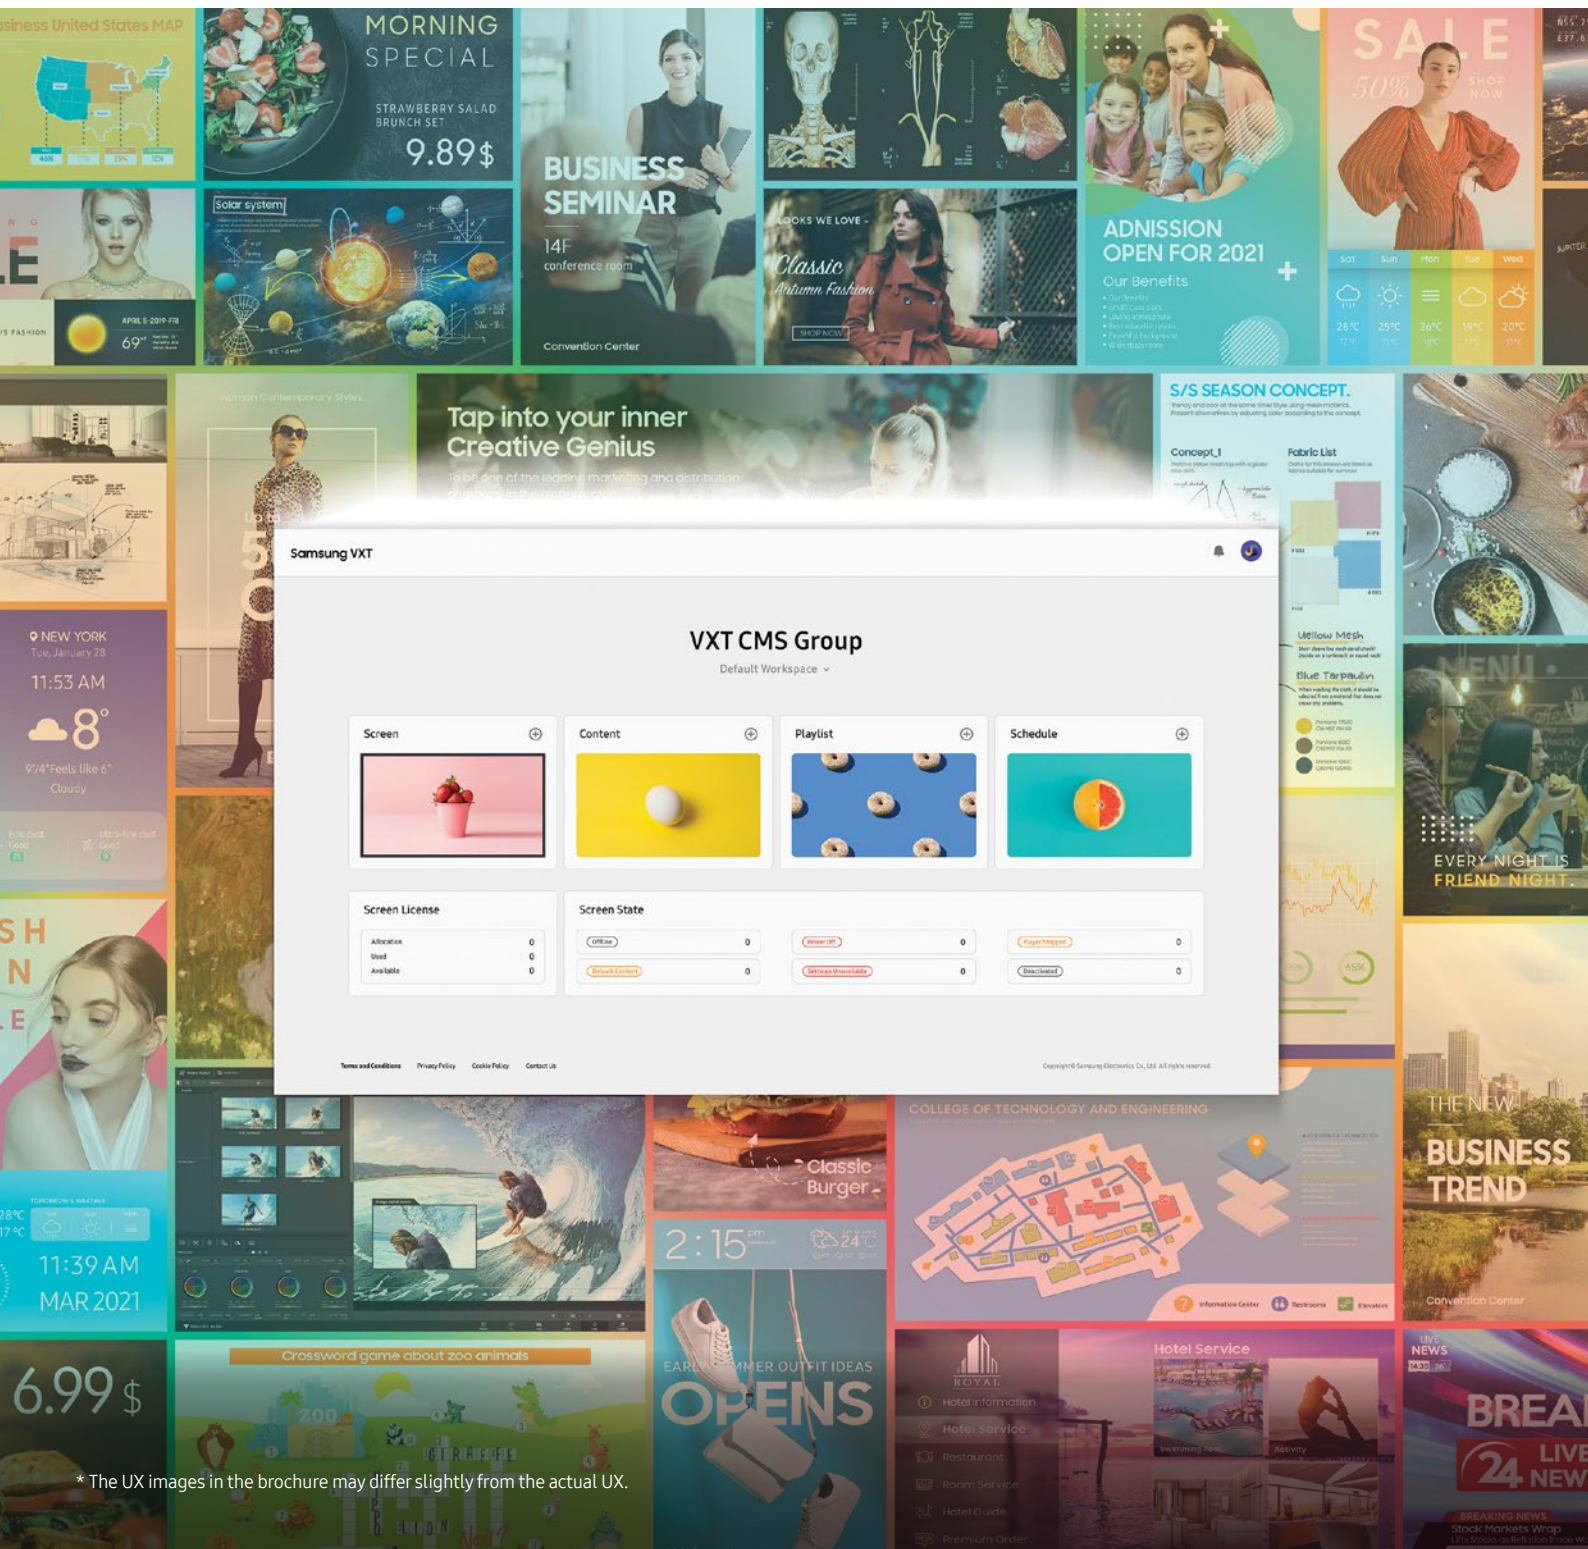

Samsung VXT

Create. Connect. And capture.

* The UX images in the brochure may differ slightly from the actual UX.

What is Samsung VXT

Samsung VXT is the ultimate cloud-based visual display solution, bringing a content management system and remote signage management together in one secure platform.

Whatever size your business is, VXT offers the capabilities to meet your customers where they are and scales its functionality with you as you grow.

Unlock your potential. Start a free trial today, and when you're ready to take your signage to the next level, deploy it to all your signs instantly.

Cloud-based

Subscription service

Free trial

Why Samsung VXT

VXT Canvas

Content creation is not difficult

Combine templates and Pre-loaded stock images with your own content to craft unique signage. Use an intuitive interface that eliminates the need for expensive, time-consuming software.