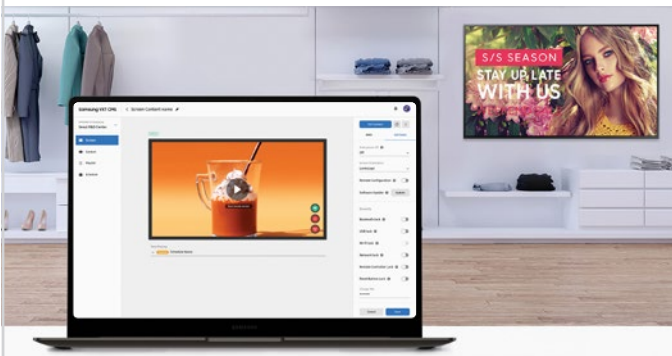

- Content, playlist and schedule
- Tag management, Search by Tag
- Mobile UI
- Sync Play
- Auto location (Geo IP)

Remote Management

One platform does it all.

Samsung combines content management and remote hardware management into one unique platform, for a simpler and easier complete experience. If there is a device issue, it's possible to check and manage it in real time without having to visit it in person.

- Real time control (Streaming)
- Power on/off
- Auto power off
- Lock (BT, USB, WiFi, Network, Remote Controller)
- Screen orientation
- Remote configuration
- Software update

VXT Art

Your space becomes an art gallery.