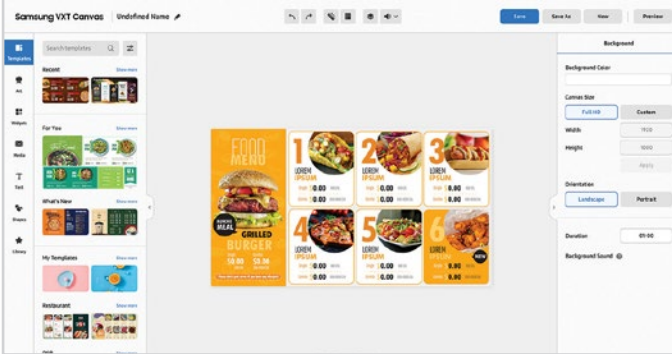

Why Samsung VXT

VXT Canvas

Content creation is not difficult

Combine templates and Pre-loaded stock images with your own content to craft unique signage. Use an intuitive interface that eliminates the need for expensive, time-consuming software.

- 150+ free templates
- Custom font
- Pixabay