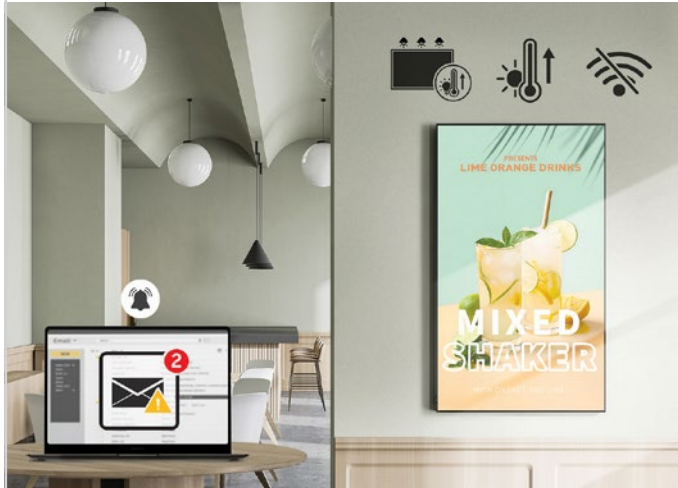

- Real time control (Streaming)
- Power on/off
- Auto power off
- Lock (BT, USB, WiFi, Network, Remote Controller)
- Screen orientation
- Remote configuration
- Software update

VXT Art

Your space becomes an art gallery.

VXT Offering

Feature		Trial	Primary Plan			VXT PIRS	
			VXT Standard	VXT Pro	VXT RM	VXT Art	
Common	Multi Workspace	●	●	●	●	-	
	Tag	●	●	●	●	-	
	Tag Set	●	●	●	●	-	
	Search by Tag	●	●	●	●	-	
	Mobile UI	●	●	●	●	-	
	Screen Enrollment by Pairing Code	●	●	●	●	-	
CMS	Content Management	Playlist	●	●	●	-	-
		Scheduling	●	●	●	-	-
		Sync Play	-	-	●	-	-
		3rd party AD(Mediation platform)	●	●	●	-	-
	VXT Canvas	Free Template	●	●	●	-	-
		Widget	●	●	●	-	-
		Pixabay	●	●	●	-	-
Custom Font	●	●	●	-	-		
Remote Management	Real Time Control(Streaming)	-	-	●	●	-	
	Power On/Off	●	●	●	●	-	
	Detail Screen Status	●	●	●	●	-	
	Auto Power Off	-	-	●	●	-	
	Screen Orientation	-	-	●	●	-	
	Remote Configuration	-	-	●	●	-	
	Software Update	-	-	●	●	-	
	Bluetooth Lock	-	-	●	●	-	
	USB Lock	-	-	●	●	-	
	Wifi Lock	-	-	●	●	-	
	Network Lock	-	-	●	●	-	
	Remote Controller Lock	-	-	●	●	-	
	Multi Control	-	-	●	●	-	
Energy Management	Power Consumption Check(detail calculation)	-	-	●	-	-	
	On/Off Timer	-	-	●	-	-	
	Holiday Management	-	-	●	-	-	
Early Warning	Device Temperature	-	-	●	-	-	
	Outdoor Fan	-	-	●	-	-	
	Network Error	-	-	●	-	-	
	Wifi Error	-	-	●	-	-	
	SW Crash	-	-	●	-	-	
VXT Art	Artistry	-	-	-	-	●	
	Mat Management	-	-	-	-	●	
	Art DRM	-	-	-	-	●	
Player	Web	Browser Player(Virtual Screen)	●	●	●	-	-
		Samsung Signage(Tizen 4.0+)	●	●	●	-	-
	Android	Samsung Flip	●	●	●	-	-
		Nvidia Shield, Riko Magic	●	●	●	-	-