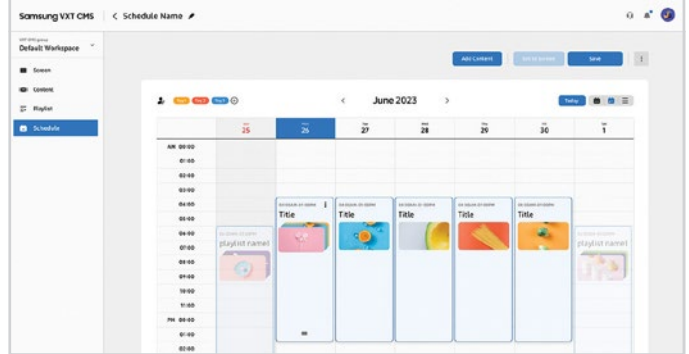

Cloud-based

Subscription service

Free trial

Why Samsung VXT

VXT Canvas

Content creation is not difficult

Combine templates and Pre-loaded stock images with your own content to craft unique signage. Use an intuitive interface that eliminates the need for expensive, time-consuming software.

- Content, playlist and schedule
- Tag management, Search by Tag
- Mobile UI
- Sync Play
- Auto location (Geo IP)

Remote Management

One platform does it all.

Samsung combines content management and remote hardware management into one unique platform, for a simpler and easier complete experience. If there is a device issue, it's possible to check and manage it in real time without having to visit it in person.