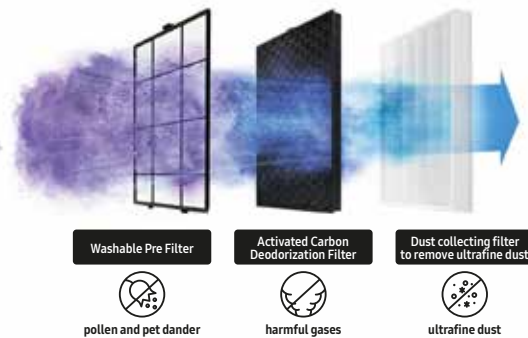

Hygienic and cleaner air

Multi-Layered High Efficiency Purification System¹