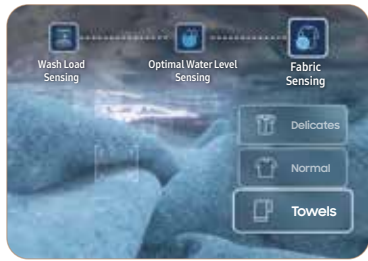

AI Wash¹

Intelligent sensing technology to adjust accurate washing method