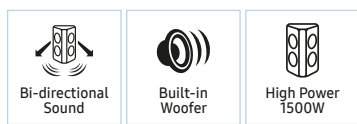

RRP RM1,999

PROMO RM1,699

Save RM300