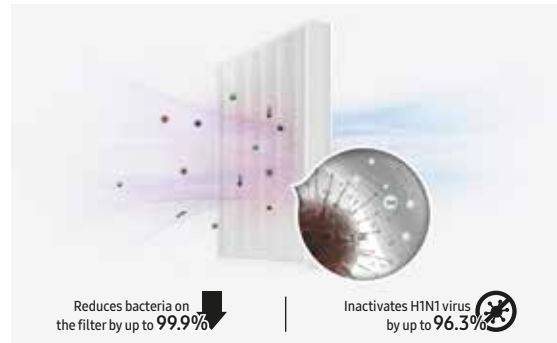

Anti-bacterial (Zinc Oxide) Dust Collecting Filter²

Buy More, Get More
Football Bonus
with our cross categories deals**

Free up to
RM500

Touch 'n Go eWallet credit

Check in-store for additional Bonus & Deals