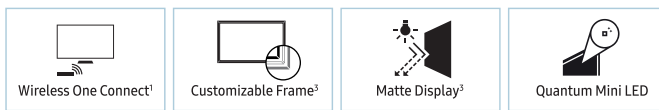

The Frame Pro

85"
RRP RM19,999

PROMO
RM17,999

Save RM2,000

FREE 85" Modern Bezel
(Teak colour) worth RM899

75"
RRP RM13,999

PROMO
RM11,999

Save RM2,000

FREE 75" Modern Bezel
(Teak colour) worth RM799

65"
RRP RM8,999

PROMO
RM7,999

Save RM1,000

FREE 65" Modern Bezel
(Teak colour) worth RM699

Touch 'n Go eWallet **FREE**
RM200