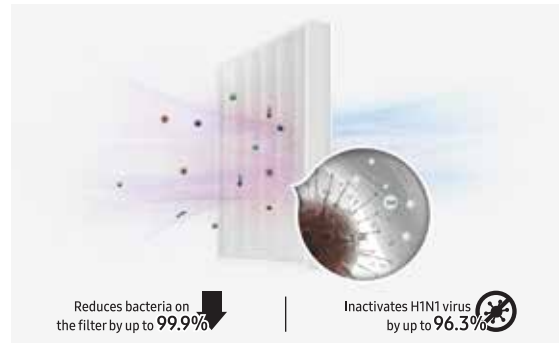

Anti-bacterial (Zinc Oxide) Dust Collecting Filter²

Buy More, Get More
Football Bonus
with our cross categories deals**

Free up to
RM500

Touch 'n Go eWallet credit

Check in-store for additional Bonus & Deals