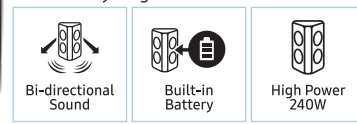

RRP RM1,699

PROMO RM1,299

Save RM400

Buy More, Get More Football Bonus with our cross categories deals**

Free up to RM500

Touch 'n Go eWallet credit

Samsung Best Pairing with purchase of selected Samsung TV + Soundbar pairing

Additional*** up to RM300 Touch 'n Go eWallet credit

Check in-store for additional Bonus & Deals