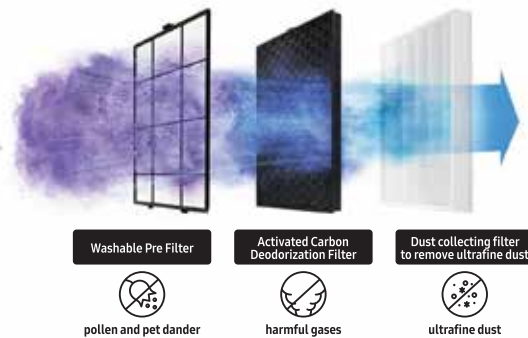

Hygienic and cleaner air

Multi-Layered High Efficiency Purification System¹