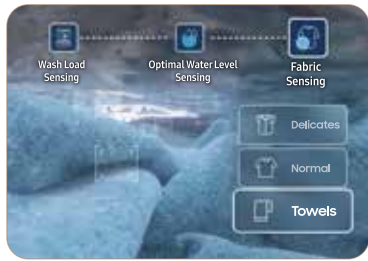

AI Wash¹

Intelligent sensing technology to adjust accurate washing method