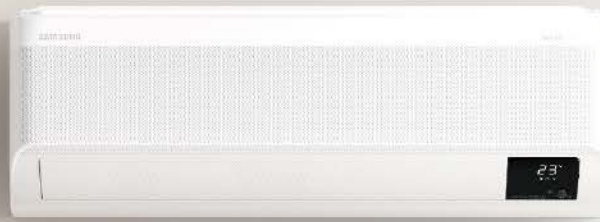

WindFree™

WindFree™ Premium Plus

White

WindFree™ Cooling | AI Auto Cooling | SmartThings | AI Energy Mode¹ | Freeze Wash | Tri-care filter

AR24BYEAAWKNE

2.5 HP

AR18BYEAAWKNE

2.0 HP

AR13BYEAAWKNE

1.5 HP

AR10BYEAAWKNE

1.0 HP

FREE RM150*

WindFree™ Deluxe

White

WindFree™ Cooling | AI Auto Cooling | SmartThings

AR24BYFAMWKNE

2.5 HP

AR18BYFAMWKNE

2.0 HP

AR13BYFAMWKNE

1.5 HP

AR10BYFAMWKNE

1.0 HP

FREE RM100*

Buy More, Get More Ketupat Bonus
with our cross categories deals**

Free up to RM500
Touch 'n Go eWallet credit

Check in-store for additional Bonus & Deals

¹The test results are based on a comparison of the factory setting temperature when using AI Energy mode and without using AI Energy mode. Results may vary depending on the usage conditions and patterns.