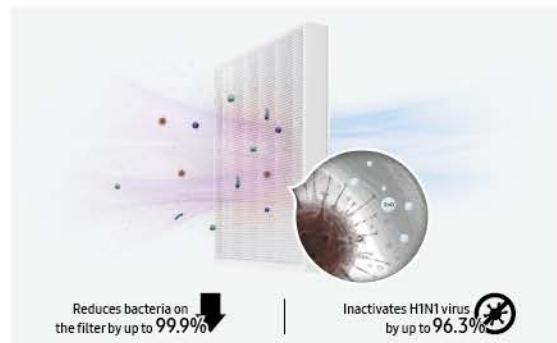

Anti-bacterial (Zinc Oxide) Dust Collecting Filter²

**Buy More, Get More
Ketupat Bonus**
with our cross categories deals**

**Free up to
RM500**
Touch 'n Go eWallet credit

Check in-store for additional Bonus & Deals