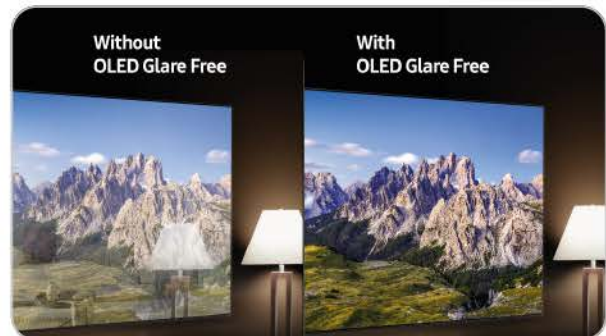

OLED Glare Free, No more distractions

Deep blacks, clean whites, and lively colours

Samsung OLED Technology

Cutting-edge self-illuminating pixels and our new NQ4 AI Gen2 Processor optimise your favourite TV shows and movies in unrivalled 4K resolution. Experience a more accurate picture that brings colours to life with our unique OLED colour-mapping and brightness-boosting technologies.

Don't let screen glare steal the show

OLED Glare Free¹

Samsung OLED reduces reflections from light sources, whether from the sun or lamps, so you maintain a clear view of its deep blacks and vivid colours. Now you can enjoy your favorite movies and shows without worrying about distracting reflections.

Uncover each subtle detail as you watch

OLED HDR Pro² (2.3x brighter than OLED HDR)

Catch the intricate details that immerse you deeper inside the story. Whether you're watching on intensely bright or dark scene, our NQ4 AI Gen2 Processor uses brightness-boosting technologies and OLED HDR to give you a clear view of what's happening.

¹Verified as Glare-Free by UL based on the verification methods used by UL. For more information on the verification methods used, please visit <https://verify.ul.com/verifications/1310>. Glare Free® terminology comes from the UL standards for certification and may not accurately describe the feature's performance. ²The range of HDR luminance is based on internal testing standards and subject to change according to viewing conditions or specifications. Images are for illustration purposes only. Terms and conditions apply.
Samsung Malaysia Electronics (SME) Sdn. Bhd. 200301026766 (629186-D)