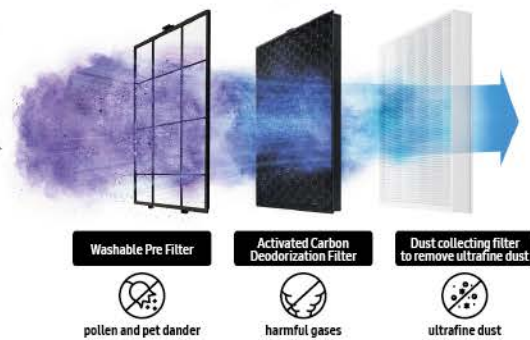

Multi-Layered High Efficiency Purification System¹