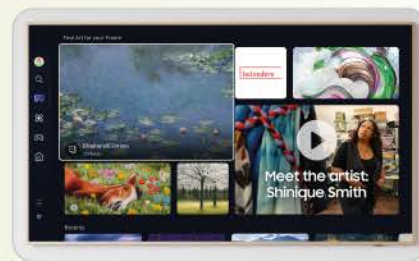

Art Mode

When frame is off, beautiful art works are display