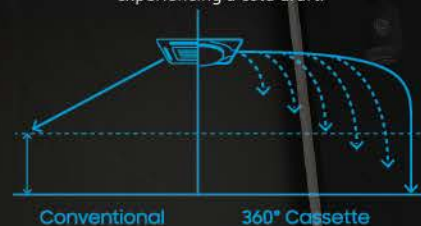

Samsung's First 360 Bladeless Cassette

All-round Cooling and Comfort

360 Air Flow

A brand new way of comfortably circular cooling every corner of your room with same temperature.

Bladeless Design

With no blades to block the airflow, it expels 25% more air* and spreads it farther without experiencing a cold draft.