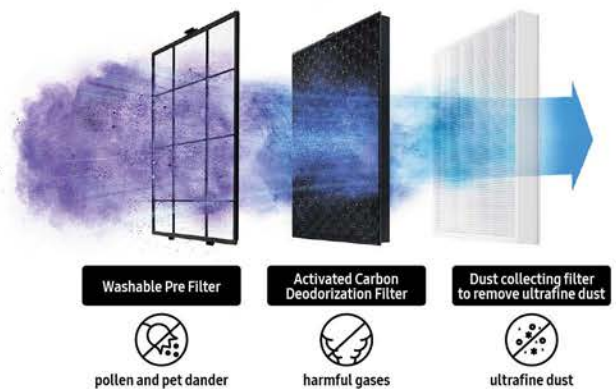

Multi-Layered High Efficiency Purification System⁵

Smart Air Purifier

Gray

AX46BG5000GS
60 m²

Multi-layered
Air Purification System
3 Way Air Flow
Built in WiFi

RRP: RM2,199
Promo:
RM1,999

**SAVE
RM200**

10 08
FREE
Galaxy Fit3 x1
worth RM299

A x 1
Point