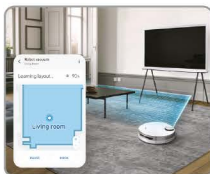

LiDAR Sensor⁴