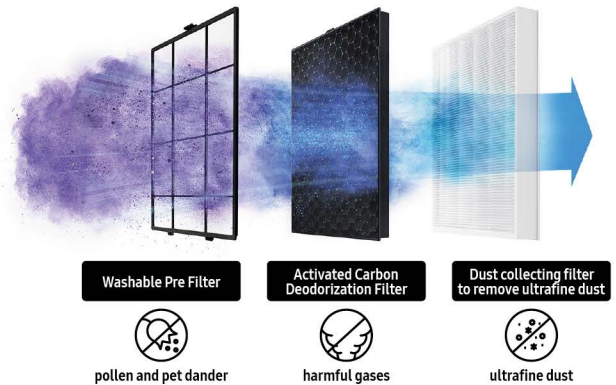

Pure Air Everywhere

Fast and powerful purification

Multi-Layered High Efficiency Purification System⁵

Smart Air Purifier

Gray

AX46BG5000GS
60 m²

Multi-layered
Air Purification System
3 Way Air Flow
Built in WiFi

RRP: RM2,199

Promo:
RM1,999

**SAVE
RM200**

FREE*

OGAWA
MASSAGE GUN
worth RM799

NEOFLAM
COOKING SET
worth RM817

1 Heart Point