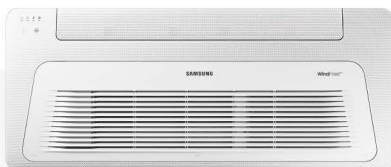

RRP: RM6,354

Promo:
RM6,059

SAVE RM295

AC052RN4DKG (1 Phase)
2.0 HP

RRP: RM5,654

Promo:
RM5,399

SAVE RM255

WindFree™ Inverter 1-Way Cassette (R410A)