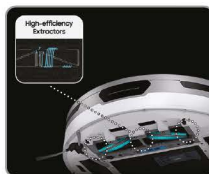

High-efficiency Brush