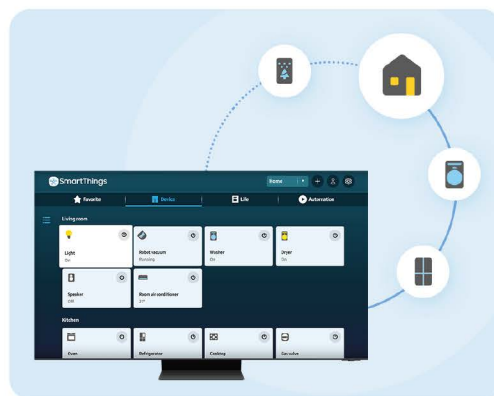

Do the SmartThings with ease

••• How it's done with SmartThings •••

Energy

Monitor real-time energy usage all in one place.

Air Care

Remotely start the air conditioner to return to a cooled home on hot days.

Clothing Care

Schedule your laundry & have it done just as you return home.

SmartThings

Home Care

Automate your home and create routines to control multiple devices at once.

Master the app in just 3 Steps

Step 1:
Add your devices
to the app