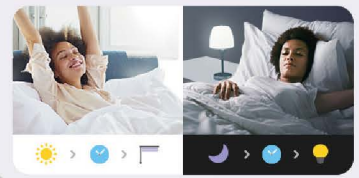

Step 3:
Automate your
everyday moments