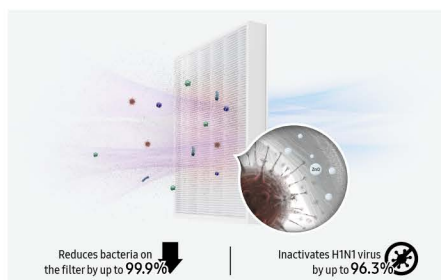

Anti-bacterial (Zinc Oxide) Dust Collecting Filter²

Smart Air Purifier

Gray

AX46BG5000GS
60 m²

- Multi-layered Air Purification System
- 3 Way Air Flow
- Built in WiFi

RRP: RM1,899

Promo:
RM1,699

**SAVE
RM200**

Smart Air Purifier

Clay Beige

AX32BG3100GB
40 m²

- Multi-layered Air Purification System
- Compact Design
- Built in WiFi

RRP: RM999

Promo:
RM899

**SAVE
RM100**

FREE* RM100
Touch 'n Go eWallet Credit

FREE* RM50
Touch 'n Go eWallet Credit