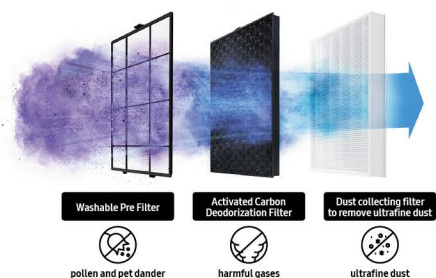

Hygienic and cleaner air

Multi-Layered High Efficiency Purification System¹