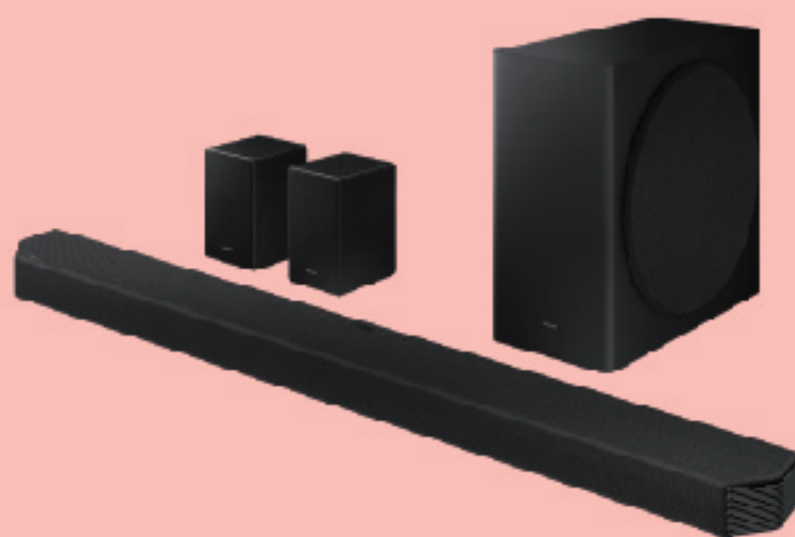

**The Premiere**  
Launch your private  
cinema in 4K triple laser

**Neo QLED 8K**  
Greatness Never Ends but  
Evolves with 8K

**The Frame**  
Make your own TV

**PWP**  
Q-series Soundbar  
Save up to RM1,700