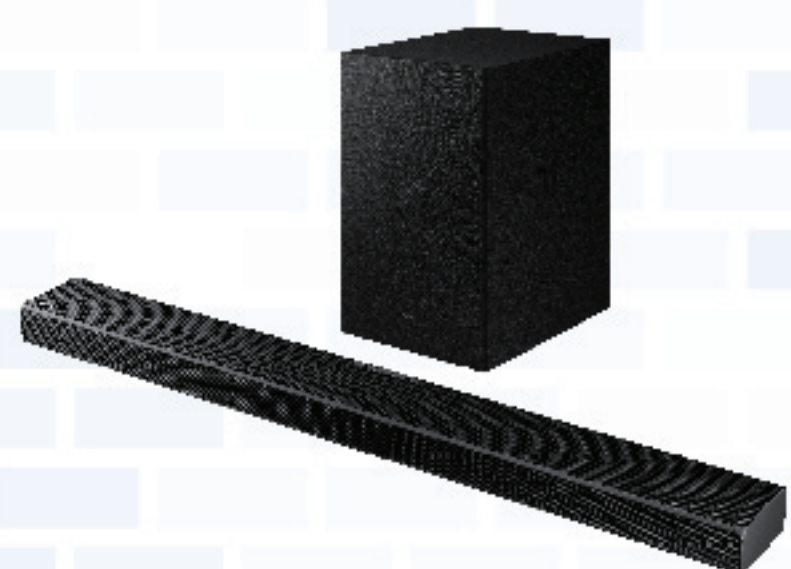

## HW-Q700A

Complete sound immersion with 3.1.2ch. Perfect match with QLED

RRP: RM3,399  
**PWP<sup>1</sup>: RM2,699**

**SAVE RM700**

<sup>1</sup>with purchase of any Samsung TV