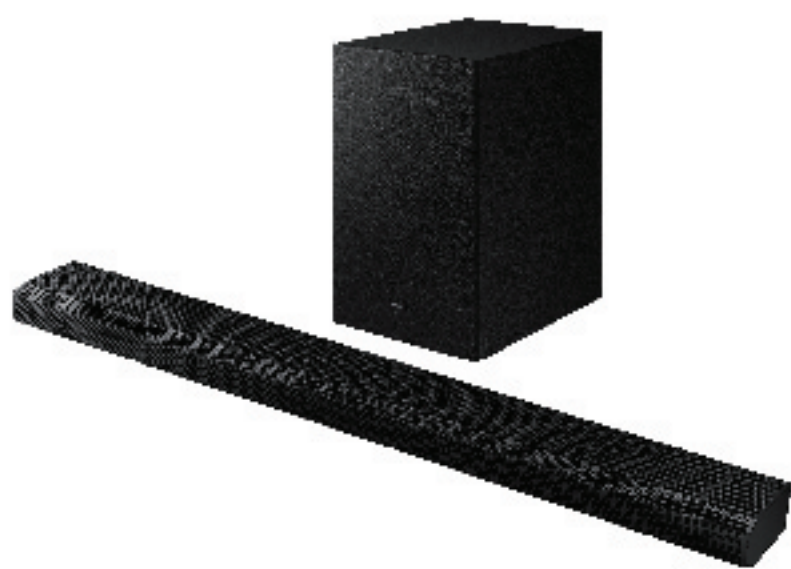

## HW-Q800A

Ultimate sound immersion with 3.1.2ch. Perfect match with QLED

RRP: RM3,999  
**PWP<sup>1</sup>: RM2,999**

**SAVE RM1,000**

<sup>1</sup>with purchase of any Samsung TV