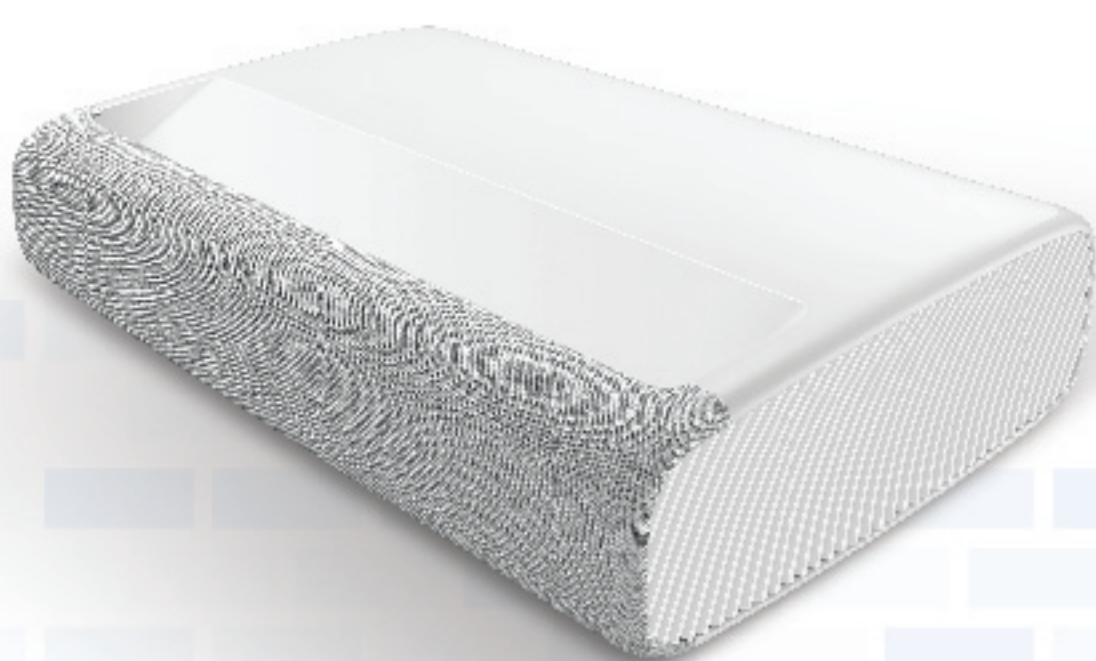

LSP7T

NEW

90"-120"

RRP: RM24,999

Laser Technology

Powerful 2.2ch 30W sound

Smart TV Experience

FREE GIFT **B** + **I**
Total worth RM5,198

*For more information on Samsung's award winning The Premiere with the company's other leading TV & audio innovations, visit <https://news.samsung.com/global/>. Free Gift A - J must be redeemed through Samsung Redemption Portal (RMS2.0). Free Gift K - M on the spot redemption at retail store. Free Gift Art Store redemption through newly purchased TV only. Promotion is valid while stocks last and on first come first served basis. Images are for illustration purpose only. The indicated price is Recommended Retail Price (RRP). Both RRP and Promo RRP (if any) are subject to change without prior notice and not binding on dealers. Terms and conditions apply. Samsung Malaysia Electronics (SME) Sdn. Bhd. 200301026766 (629186-D)