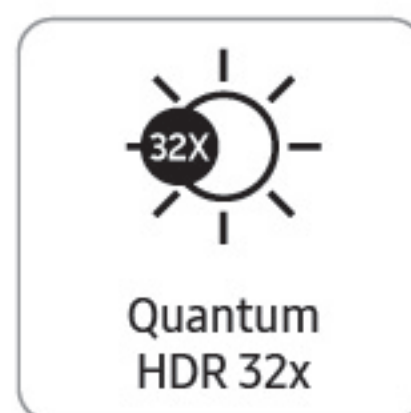

Total worth **RM3,786**

**QN800A** **NEW**

Quantum Matrix Technology Pro

Neo Quantum Processor 8K

Infinity One Design

Quantum HDR 32x

85" RRP: **RM32,999**

**FREE GIFT** **C + J + K**