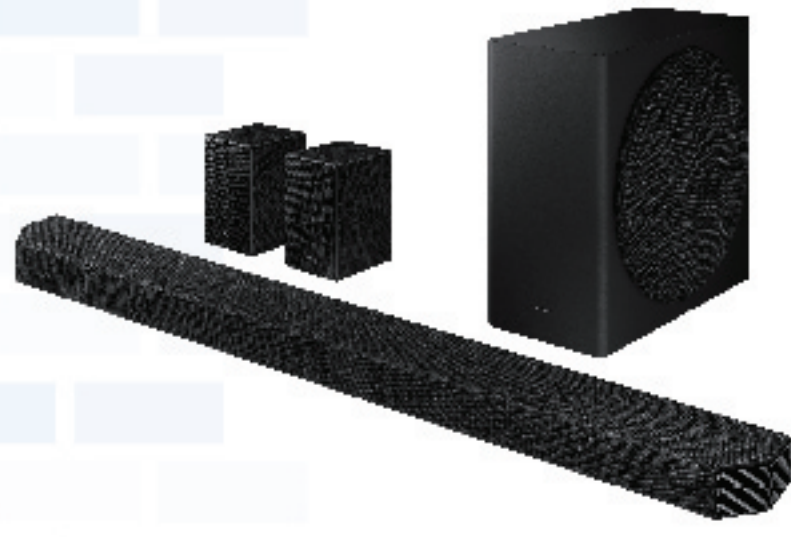

HW-Q950A

Infinite sound with true 11.1.4ch. Perfect match with QLED

RRP: RM6,499
PWP¹: RM4,799

SAVE RM1,700

¹with purchase of any Samsung TV