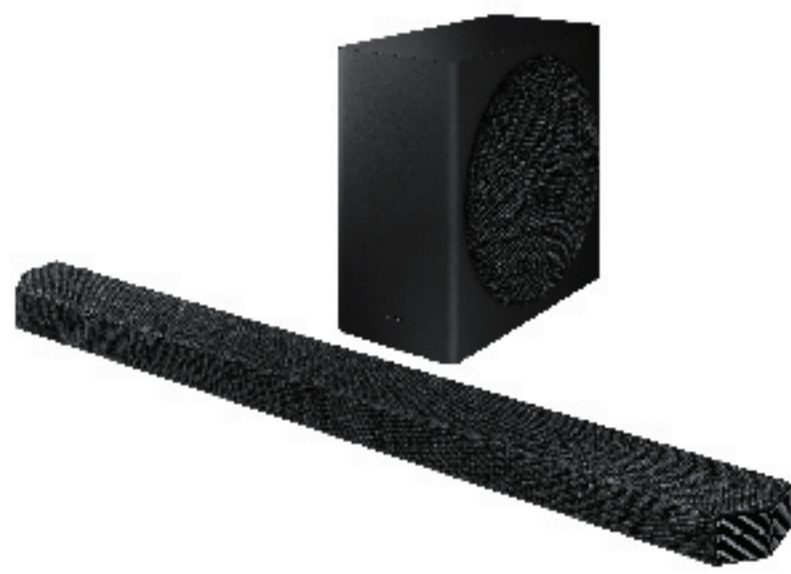

## HW-Q950A

Infinite sound with true 11.1.4ch. Perfect match with QLED

RRP: RM6,499  
**PWP<sup>1</sup>: RM4,799**

**SAVE RM1,700**

<sup>1</sup>with purchase of any Samsung TV