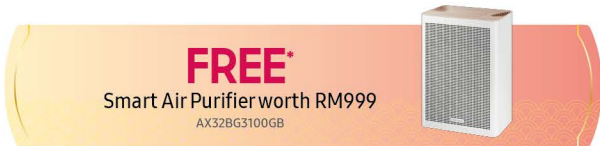

*20 year parts warranty applicable only to inverter compressor. Labour costs excluded. See full terms online. *Free Gift redemption via Samsung Redemption Portal. Promotion is valid while stocks last and on first come first served basis. Images are for illustration purposes only. The indicated price is Recommended Retail Price (RRP). Both RRP and Promo RRP (if any) are subject to change without prior notice and not binding on dealers. Samsung reserves the right to suspend, terminate, cancel the promotion or change the promotional products anytime without any prior notice. Terms and conditions apply. Samsung Malaysia Electronics (SME) Sdn. Bhd. 200301026766 (629186-D)