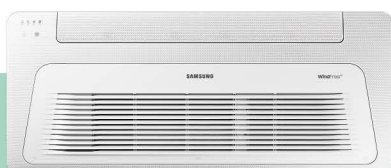

RRP: RM6,354

Promo:
RM6,059

SAVE RM295

AC052RN4DKG (1 Phase)
2.0 HP

RRP: RM5,654

Promo:
RM5,399

SAVE RM255

WindFree™ Inverter 1-Way Cassette (R410A)