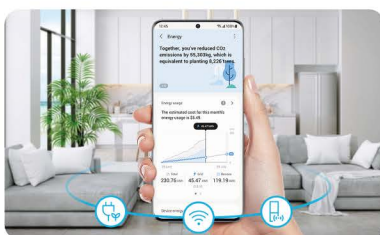

Save energy intelligently SmartThings AI Energy Mode

Monitor and proactively save energy.

Cools evenly from corner to corner All-Around Cooling

All Around Cooling cools each compartment evenly from corner to corner.