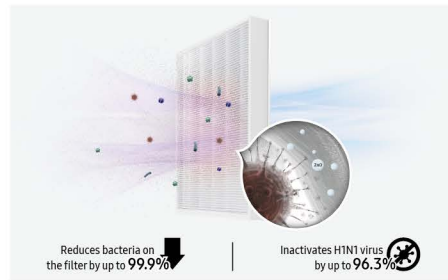

Anti-bacterial (Zinc Oxide) Dust Collecting Filter²