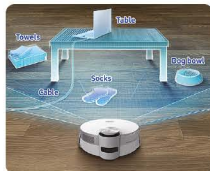

Jet Bot™ + Vacuum Cleaner

White

VR30T85513W
Up to 5 W

Live Cleaning Report
Wi-Fi (SmartThings App)⁶

RRP: RM3,399

AI Object Recognition³