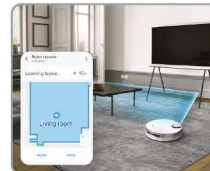

LiDAR Sensor⁵