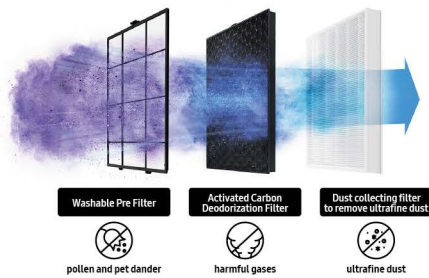

Hygienic and cleaner air

Multi-Layered High Efficiency Purification System¹