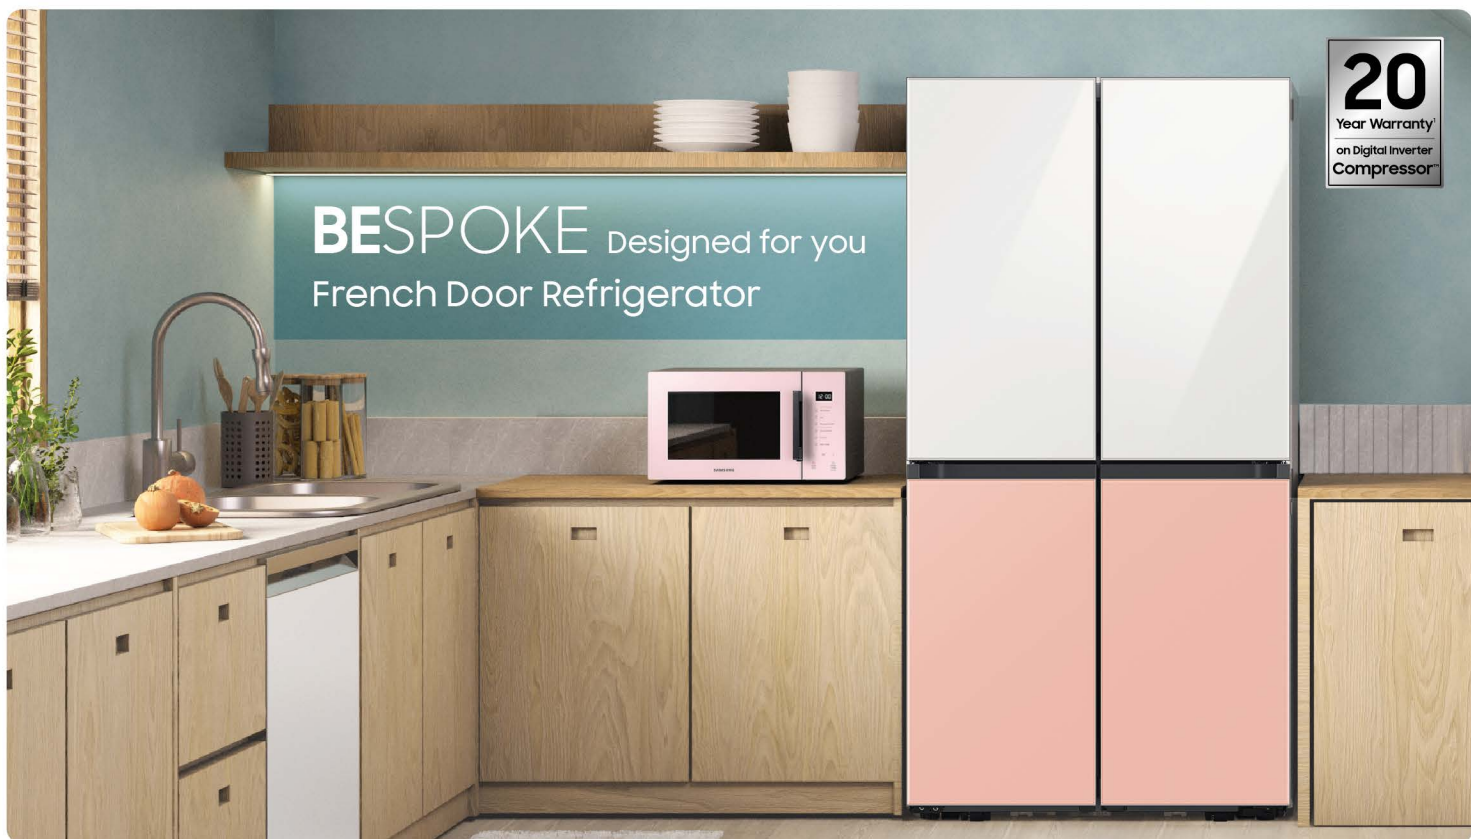

Implemented by: 

20
Year Warranty*
on Digital Inverter
Compressor

BESPOKE Designed for you French Door Refrigerator

Stylishly unique BESPOKE Design

Create a beautifully unique kitchen with colors that match your personal taste and interior design.