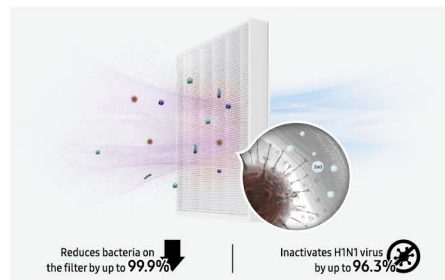

Anti-bacterial (Zinc Oxide) Dust Collecting Filter²

Smart Air Purifier

Gray

AX46BG5000GS
60 m²

- Multi-layered Air Purification System
- 3 Way Air Flow
- Built in WiFi

RRP: RM1,899
Promo: RM1,699

SAVE RM200

Smart Air Purifier

Clay Beige

AX32BG3100GB
40 m²

- Multi-layered Air Purification System
- Compact Design
- Built in WiFi

RRP: RM999
Promo: RM899

SAVE RM100

Free*
Color King Shang Chu Ceramic Stock Pot 2.5L
worth RM158