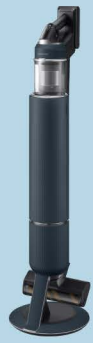

BESPOKE Jet Premium

Midnight Blue

VS20A958F3B
Up to 210 W¹

RRP: RM3,899
Promo:
RM3,699

SAVE RM200

PWP
Jet Dual Brush
(Carpet)
for ONLY **RM299**
(RRP : RM399)
With purchase of BESPOKE Jet VS20A958F3B