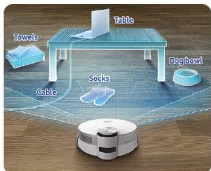

Jet Bot™ + Vacuum Cleaner

White

VR30T85513W
Up to 5 W

Live Cleaning Report
Wi-Fi (SmartThings App)⁶

RRP: RM3,399

AI Object Recognition³