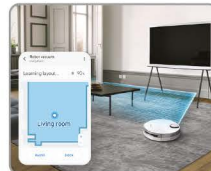

LiDAR Sensor⁵