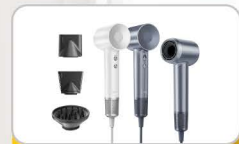

WF24B9600KV

BESPOKE AirDresser

Crystal Mirror

DF10A9500CG

JetSteam & JetAir
Deodorizing Filter
AI Control

RRP: RM8,799

Promo:
RM7,599

SAVE RM1,200