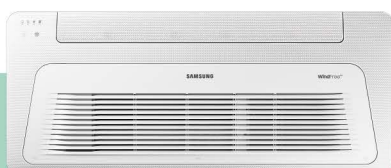

AC071RN4DKG (1 Phase)
2.5 HP

RRP: RM6,354
Promo:
RM6,059

SAVE RM295

AC052RN4DKG (1 Phase)
2.0 HP

RRP: RM5,654
Promo:
RM5,399

SAVE RM255

WindFree™ Inverter 1-Way Cassette (R410A)

White