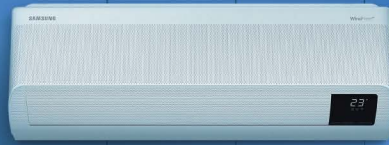

WindFree™

Stay comfortably cool without feeling cold

10 YEAR WARRANTY
ON THE COMPRESSOR
DIGITAL INVERTER TECHNOLOGY

WindFree™ Cooling

AI Auto Cooling

Digital Inverter Boost

SmartThings