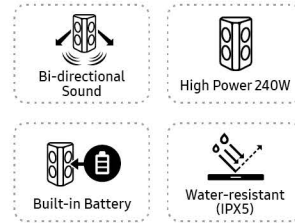

MX-ST50B

Experience powerful sound wherever you go.

RRP: RM1,699