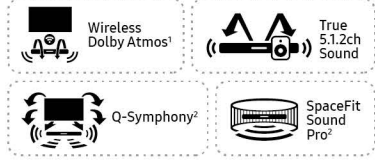

HW-Q800C

Ultimate sound immersion with side-firing speakers.

RRP: RM3,999