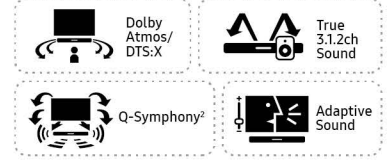

HW-Q600C

Boost your gaming experience