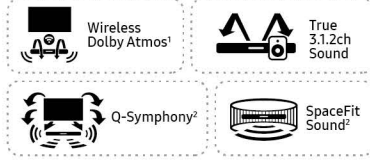

HW-Q700C

Pure sound immersion.

RRP: RM2,999