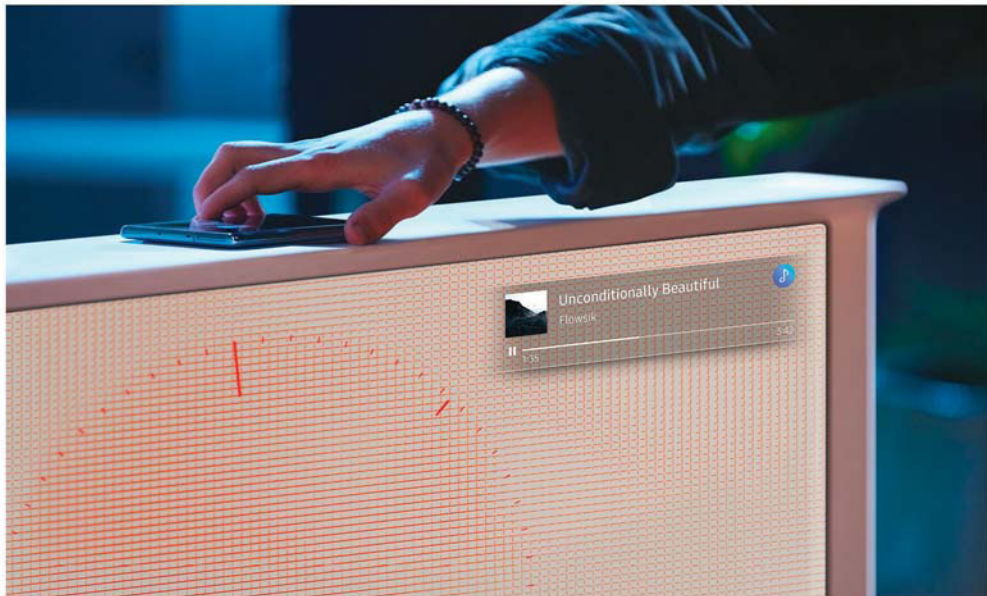

Image simulated for illustration purposes only.

The Serif

Unconditionally beautiful

Designed to fit beautifully into any interior

ICONIC 360° DESIGN

The Serif fits flawlessly into your space, whether on its stylish floor stand or on a shelf. Co-created with French designers Ronan and Erwan Bouroullec, The Serif, with its minimalistic lines, unique I-shape, and 360-degree design, will look beautiful from any angle and add style and character to your home.

Image simulated for illustration purposes only.

The Serif

A world made colorful by QLED

100% COLOR VOLUME WITH QUANTUM DOT

Capture the world in punchy, true-to-life color, Samsung's Quantum Dot technology delivers a billion shades of color to bring out the best of your TV program - down to the tiniest detail.

Simple connectivity

TAP VIEW*

To stream content from your smartphone, simply tap it on The Serif. Mirroring your favorite videos and music has never been easier.

*Tap View is available on Samsung Galaxy Devices Android OS 8.1 and higher.