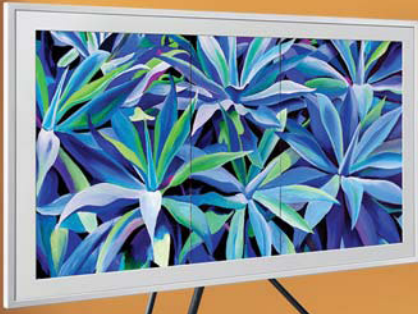

SAMSUNG

The Frame

Lifestyle TV