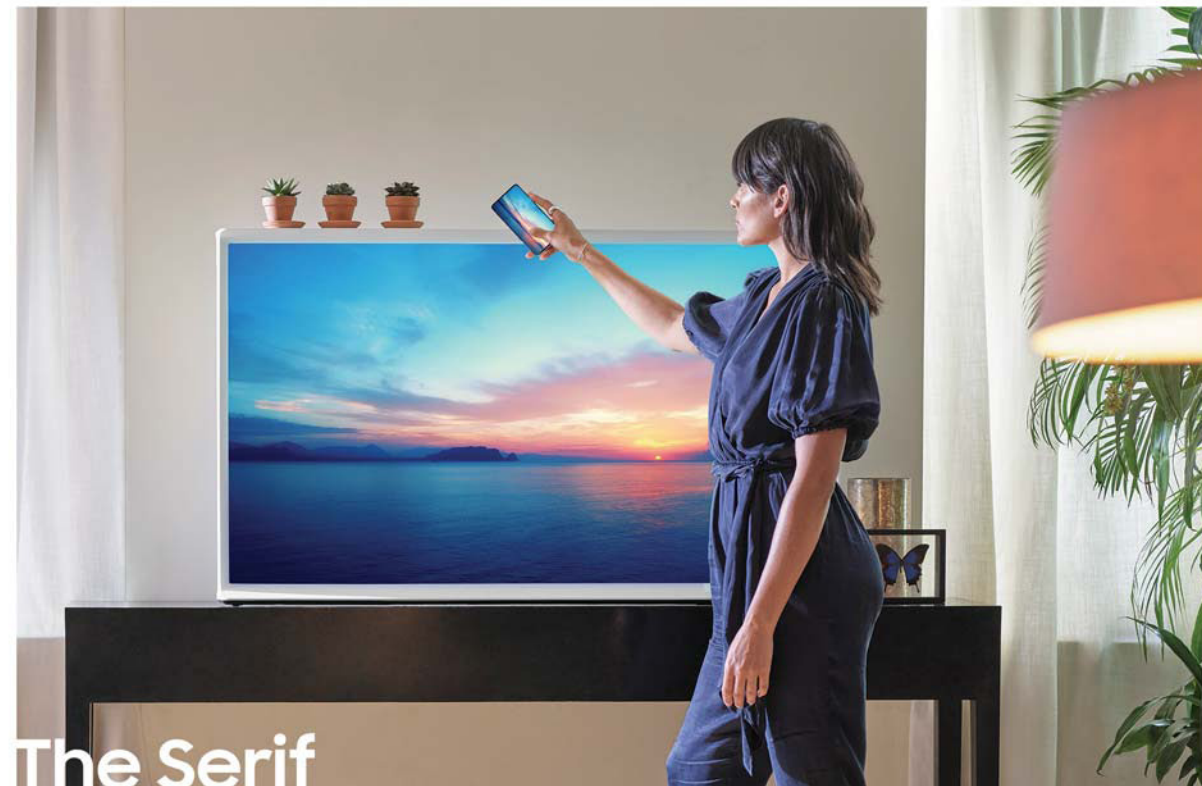

MICROLED

MSTAC

Resolution

3,840 x 2,160

Screen Size

110", 99"

Features

- Micro-size small LED (99% smaller than conventional LED)
- Micro (Contrast, Color, HDR, AI Processor)
- Monolith Design .8mm - Infinity Screen
- Arena Sound with OTS Pro and Q-Symphony
- Simultaneous Multi-view all on one screen

Image simulated for illustration purposes only.

Lifestyle TV

The Premiere

The Serif

#TVHowYouWantIt

The Frame

MICROLED

Image simulated for illustration purposes only.