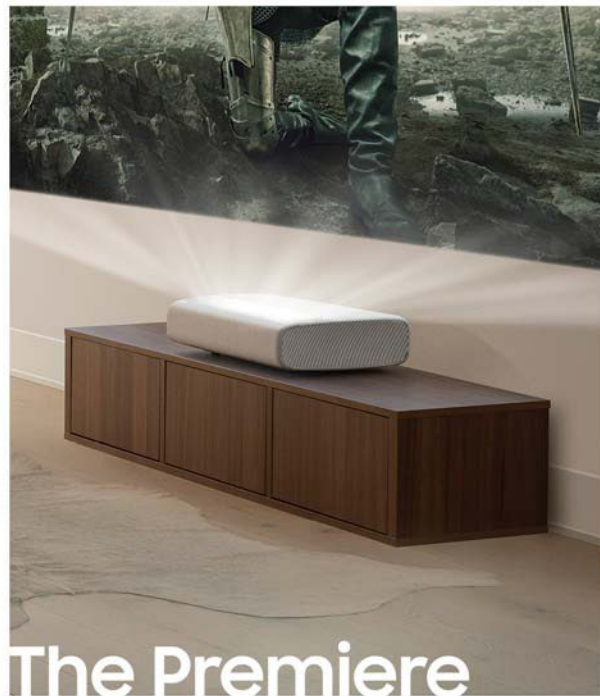

The Premiere