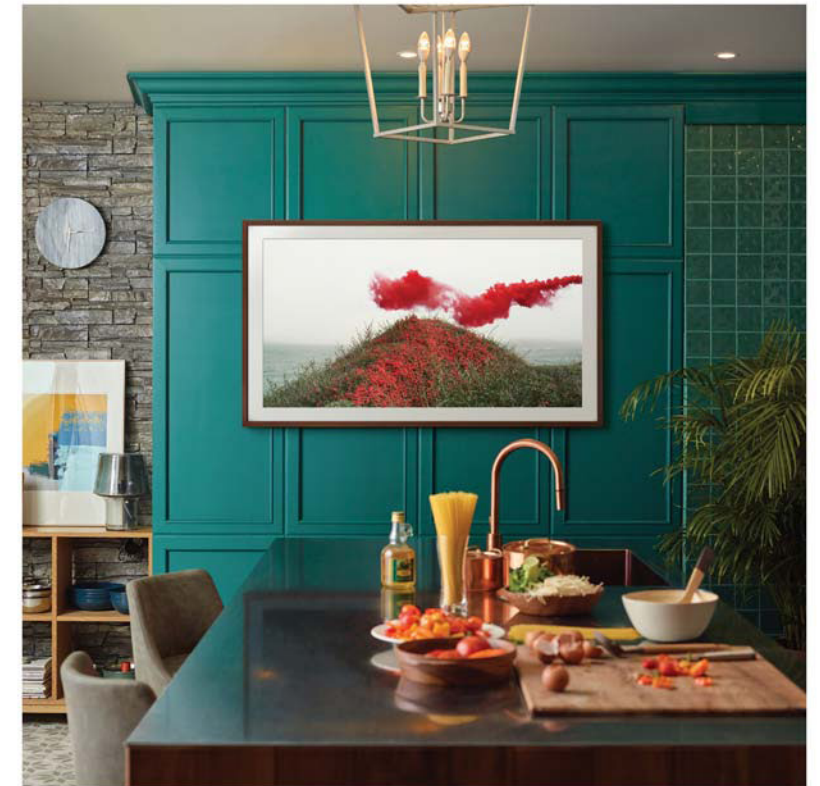

From TV to private art gallery

ART MODE + ART STORE

When switched on, The Frame delivers brilliant QLED picture quality. When it's turned off, it transforms into art to enhance your space. Get instant access to famous artworks from the world's leading galleries and museums with Art Mode. Immerse yourself in culture, right from your home.

Image simulated for illustration purposes only.