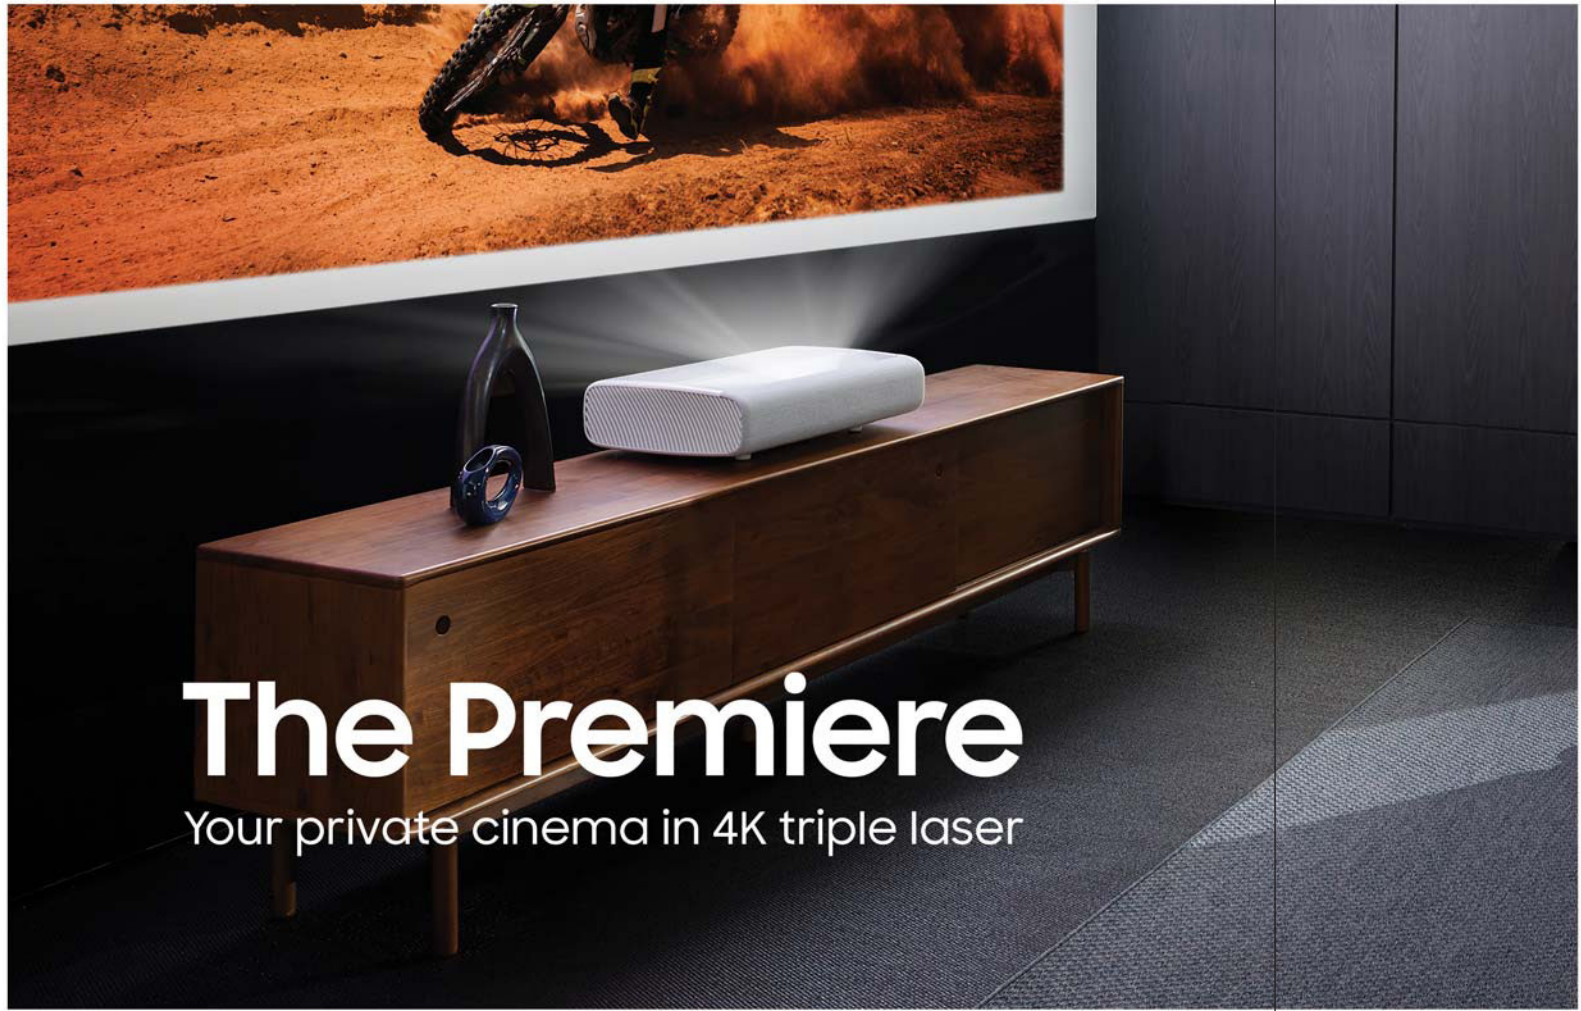

The Premiere

Your private cinema in 4K triple laser

Simple setup at a close distance

ULTRA SHORT THROW
Unlike traditional projectors, The Premiere uses Ultra Short Throw Technology for a spectacularly clear display from just a few inches away from the wall or screen.