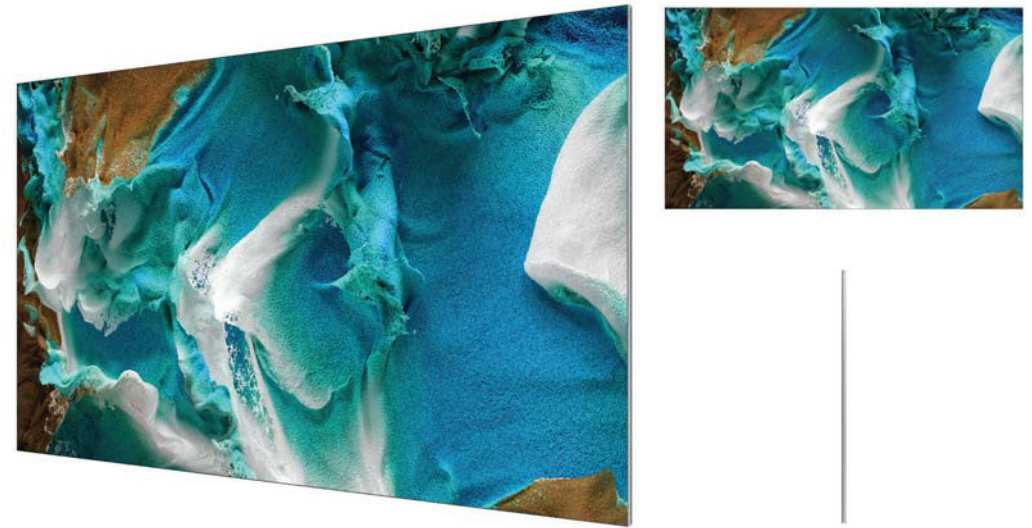

FIRST MICROLED IN THE MARKET

Breathtaking picture quality, luxurious and sophisticated design, overwhelmingly powerful sounds and conventional multi-screen provide you with a stunning viewing experience. Incomparable level of viewing experience is finally unfolded before your very eyes.

MICROLED

MSTAC

Resolution

3,840 x 2,160

Screen Size

110", 99"

Features

- Micro-size small LED (99% smaller than conventional LED)
- Micro (Contrast, Color, HDR, AI Processor)
- Monolith Design .8mm - Infinity Screen
- Arena Sound with OTS Pro and Q-Symphony
- Simultaneous Multi-view all on one screen

Image simulated for illustration purposes only.