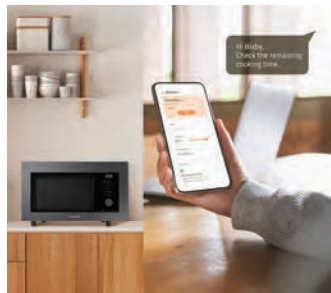

Microwave Oven

Cook smart and in style

Discover culinary finesse and style

Introducing the new Bespoke microwave oven, equipped with a myriad of features for your culinary adventures.

All-in-one Oven

Cook and prepare different types of food. Oven cook, grill, steam, air fry, microwave and even ferment ingredients, like dough and yoghurt with this all in one appliance.