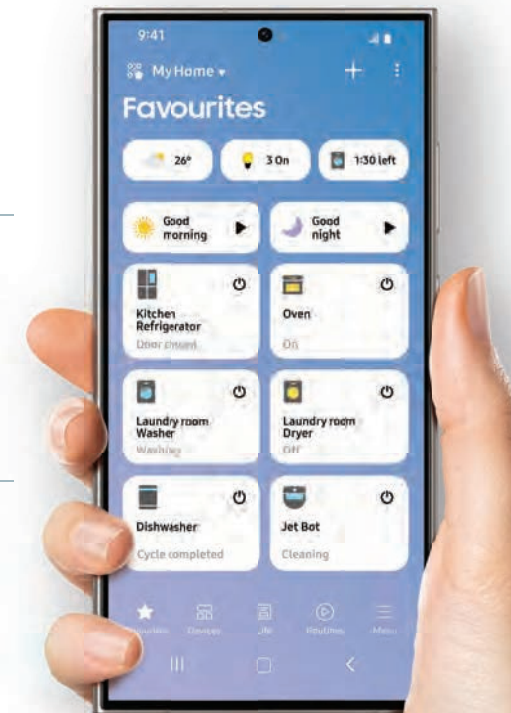

COMFORT | Making home experiences better

Come home to a perfectly cool room when you activate Welcome Cooling

Keep dishes hygienically clean with specialised cleaning programmes