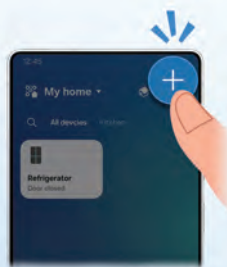

The power of connection, enhanced by Bespoke AI

AI Home

The AI Home smart screen monitors your devices and tracks energy use to make life easier. From clean clothes to fresh food, your home works smarter, keeping everything running seamlessly.

Bixby

Talk to your home appliances directly or via your phone. Simply say, "Hi Bixby," and let your voice do the work — starting a wash, checking what's in the fridge, and more.

Knox Security

Feel safe every step of the way. With Samsung Knox, your data and smart connections stay private, protected, and worry-free.

Simply connect and try it now at:

<https://www.samsung.com/sg/home-appliances/bespoke-ai-smarththings/>

Step 1

Open the app and tap (+)

Step 2

Tap "Add" button or "Scan QR Code"

Step 3

If you selected 'Scan QR code' in the app, simply scan the code on your appliance.