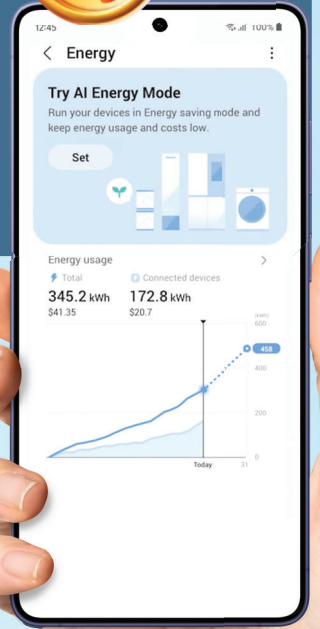

Simply connect and try it now at:

<https://www.samsung.com/sg/home-appliances/bespoke-ai-smarththings/>

Step 1

Open the app and tap (+)

Step 2

Tap "Add" button or "Scan QR Code"

Step 3

If you selected 'Scan QR code' in the app, simply scan the code on your appliance.

Let your home appliances do the saving for you!

Worry less about your energy bill

Activate AI Energy Mode¹ via the SmartThings App to track energy consumption and enjoy savings.

Reduce energy usage by up to: