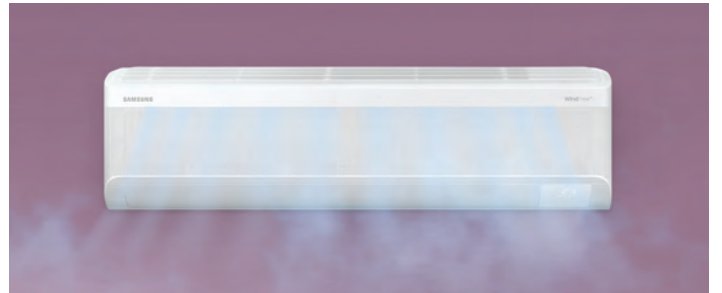

For more details, visit <https://www.samsung.com/sg/offer/bespokemylife/terms-and-conditions/>

Air Conditioner

Discover comfort cooling with WindFree™

Bespoke AI WindFree™ Air Conditioners

Thoughtfully designed to keep you comfortably cool while staying energy efficient.

Stay cool the way you like it with WindFree™

Image is for illustrative purpose only.

Get cool quickly with Fast Cooling

Provides 43% faster cooling³⁵ than conventional air conditioners

Stay comfortably cool with WindFree™ mode

23,000 micro air holes on the air conditioner panel allows for comfortable cooling without cold air drafts

Samsung Knox Security on Galaxy Devices keeps your private information safe!

Enjoy a good night's sleep with WindFree™ Good Sleep

With the Galaxy Watch or Galaxy Ring, enjoy automatically³⁶ optimised settings for the Bespoke AI WindFree™ Air Conditioner according to your usage patterns to keep you comfortable throughout the night