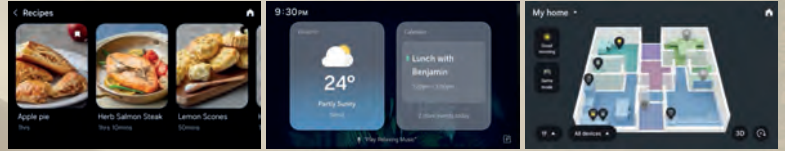

Final Installation

- **Bespoke Bottom Mount Freezer / Bespoke 1-Door Refrigerator:**
Your customised panel design will be delivered and re-installed onto your Bespoke fridge.

- **Bespoke French Door Refrigerator (RM70F63F3WSS):**
Your customised decals will be delivered and directly adhered to your Bespoke fridge panels at your home.

For more information please refer to: <https://www.samsung.com/sg/bespoke-creators-collection/>

Bespoke AI Refrigerators

A smarter way to manage your home and food

Smarter home, fresher moments. Take control of your home and food storage to keep ingredients fresh for longer while saving more energy every day.