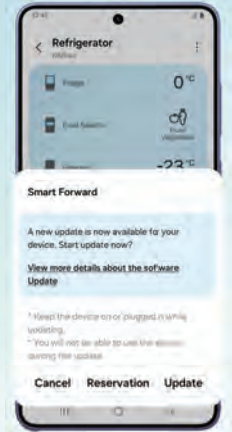

Assign your appliances to rooms via Map View for easy overall control — anytime, anywhere.

2 Future-proof your existing appliances

Smart Forward ensures that your Wi-Fi-connected appliances are protected and regularly updated.