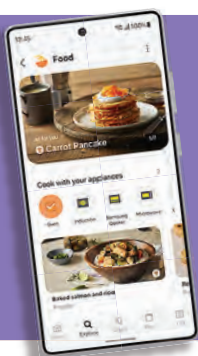

\$509

RRP: ~~\$605~~

Total savings: **\$661**

Images are for illustrative purposes only.

FREE*

1 x cooking lesson (2 pax) @ Let's Yori Cooking Studio
when you buy 2 or more cooking appliances +++++

**Samsung
Food**

Meet your new personal kitchen assistant —
the all-in-one app with SmartThings!

- 1 Browse and save recipes with AI
- 2 Prepare healthy meals for the week
- 3 Send recipe settings directly to your oven