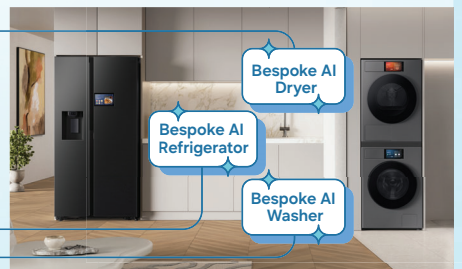

Let your home appliances do the saving for you!

Worry less about your energy bill

Activate AI Energy Mode¹ via the SmartThings App to track energy consumption and enjoy savings.

Reduce energy usage by up to:

70%

Bespoke AI Washer
Washes effectively with cold water using EcoBubble™ technology⁴.

28%

Bespoke AI WindFree™ Air Conditioner
Learns your usage patterns and analyses room conditions to adjust the room temperature and compressor frequency⁶.

15%

Bespoke AirDresser
Intelligently reduces energy usage for certain cycles³.

20%

Bespoke AI Dryer
Optimises the cycle time and the Inverter compressor speed⁵.

15%

Bespoke AI Refrigerator
Optimises compressor speed and operation².

23%

Bespoke Dishwasher
Monitor and intelligently uses less energy with the 'Pots & Pans' program⁷.

Build your own energy-saving AI home

Save up to $2,080⁸
Big energy wins with AI Energy Mode¹
That's how much you can save with our Bespoke AI Appliances in 5 years

Calculate your potential savings with our Energy Rate Calculator

Curious how much your smart home can save you? Just enter your energy cost ($/kWh) and appliance details to see your savings. Try now: www.samsung.com/sg/home-appliances/sustainable-home/

Get the most out of every dollar you spend

Plus, get up to $400 off* when you redeem your Climate Vouchers on our energy-efficient appliances.