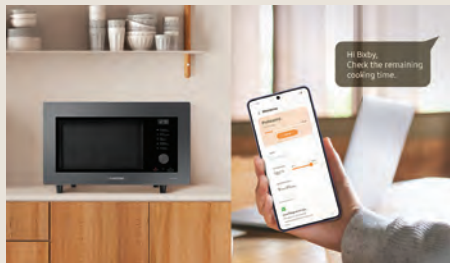

Microwave Oven

Cook smart and in style

Discover culinary finesse and style

Be delighted by our smart microwave oven, equipped with a myriad of features for your culinary adventures.

SmartThings

Smart & Effortless

With SmartThings, your microwave becomes part of an intelligent kitchen ecosystem. Adjust settings remotely from your smartphone, receive cooking notifications and access personalised recipes for your culinary adventures.