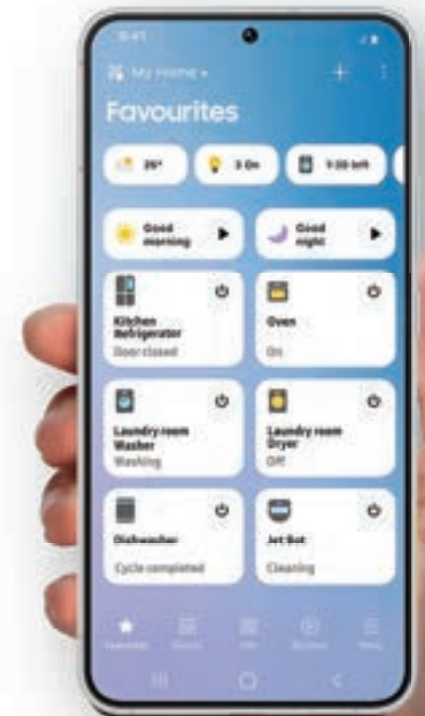

COMFORT | Making home experiences better

Come home to a perfectly cool room
Receive a notification to activate Welcome Cooling when you're within a pre-set distance to your home

Keep dishes hygienically clean with specialist cleaning programs
Downloadable specialist programs allow for customisation of dishes cleaning experiences