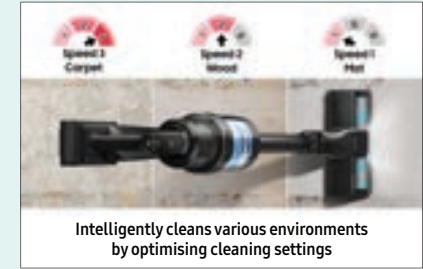

Stick Vacuum

Complete hygienic cleaning solution

Meet the BESPOKE Jet™ AI

Cleaning made easier with our most powerful 280W suction power, intelligent AI mode and upgraded All-in-one Clean Station™.

Bespoke Jet™ AI premium extra VS28C979FQK/SP
280W²⁵ Suction Power
Satin Black

$1,513

1. **Features:**
2. AI Cleaning
   - All-in-one Clean Station™
   - 99.999%²⁶ Multi-layered Filtration System
   - 2 Removable Batteries (Up to 200 min run-time²⁷)
   - Wi-Fi® Smart Control⁶

Main Brush 1:

- Slim LED Brush+

Main Brush 2:

- Spray Spinning Sweeper

WxDxH: 250x243x1036mm

Also available in Satin Greige

SmartThings

All-in-one Clean Station™

Charge and dispose dust automatically and hygienically, at the same time. The spinning cyclone spins powerfully when emptying dustbin, removing 99% of hair²⁸ without it tangling.

Spray Spinning Sweeper

Easily, thoroughly and hygienically wipe and clean hard floors throughout your home. The anti-bacterial water tank and micro fiber pads stop the build-up of over 99%²⁹ of certain bacteria.

Intelligently cleans various environments by optimising cleaning settings

AI Cleaning

Clean thoroughly with the world's first UL Verified AI cordless stick vacuum cleaner. AI mode identifies complex cleaning environments such as floor types and automatically adjust the suction power.

Tools for effective cleaning

Long Reach Crevice Tool can get into awkward, small spots while the Combination Tool removes dirt effectively from your furniture. Flex Tool can bend up to 90 degrees, to reach higher and obscure areas. Store tools and brushes neatly in the Accessory Cradle.

Bespoke Jet™ Handstick Vacuum

Bespoke Jet™ plus premium VS20B958F3B/SP
210W³⁰ Suction Power
Midnight Blue

$1,211