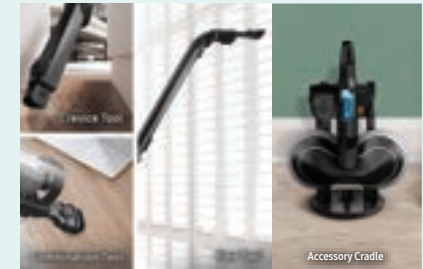

### AI Cleaning

Clean thoroughly with the world's first UL Verified AI cordless stick vacuum cleaner. AI mode identifies complex cleaning environments such as floor types and automatically adjust the suction power.