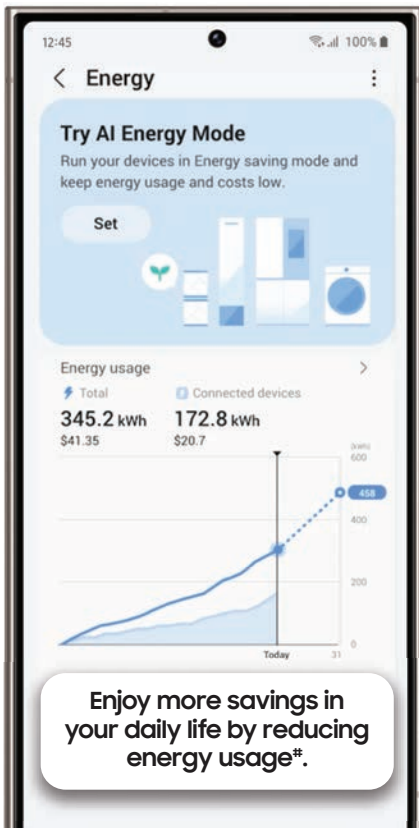

20%

Bespoke AI™ Dryer

With AI Energy Mode by optimising the cycle time and the Inverter compressor speed⁴.

15%

Bespoke Refrigerator

With AI Energy Mode that optimises compressor speed and operation⁵.

Track your energy savings accurately with SmartThings Energy!

Enjoy more savings in your daily life by reducing energy usage*.

¹Numbers and percentages may vary. Images are for illustrative purposes only.

AI Energy Mode applicable to selected home appliance models only. Monitoring energy consumption from SmartThings device is based on estimated figures, and the actual electricity charges may vary.