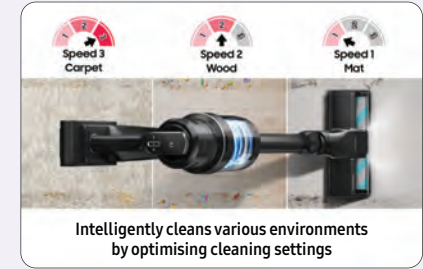

Main Brush 1:
• Slim LED Brush+

Main Brush 2:
• Spray Spinning Sweeper

WxDxH: 250x243x1036mm

All-in-One Clean Station™

Charge and dispose dust automatically and hygienically, at the same time. The spinning cyclone spins powerfully when emptying dustbin, removing 99% of hair²³ without it tangling.

Intelligently cleans various environments by optimising cleaning settings

AI Cleaning

Clean thoroughly with the world's first UL Verified AI cordless stick vacuum cleaner. AI mode identifies complex cleaning environments such as floor types and automatically adjust the suction power.