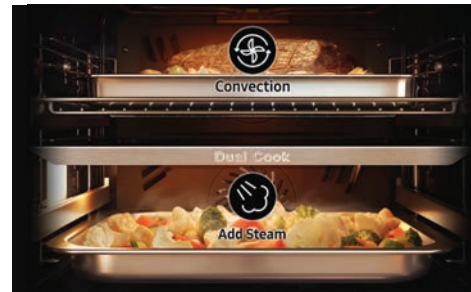

WxDxH: 595x570x596mm

Cook with upper and lower zones

Cook with the whole oven

Dual Cook Steam™

Whether you're preparing a multi-course meal or perfecting a single dish, enhance your creations by adding steam for perfectly moist and flavourful results.

Air Fry

Indulgence does not have to be sinful! With hot air circulation, food is cooked with less oil and no excess fat, while staying crispy on the outside and juicy on the inside.

Air Sous Vide⁷

Perfectly cooked food, no fuss! Enjoy even cooking with a system that maintains consistent temperatures, ensuring your food is deliciously tender and moist throughout.

SmartThings Cooking⁶

Get personalised recipe recommendations or even do smart meal planning. You can also monitor and control the oven remotely.

Hood and Hob

Where all the culinary magic happens

Transform your kitchen with hoods that seamlessly integrate into your space. Make a statement with our Wall-Mount Hood, or enjoy sleek efficiency with our Telescopic Hood for added freedom and flexibility, elevating your cooking experience.