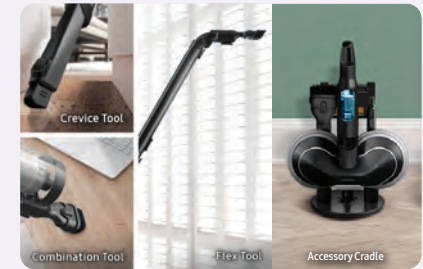

Intelligently cleans various environments by optimising cleaning settings

AI Cleaning

Clean thoroughly with the world's first UL Verified AI cordless stick vacuum cleaner. AI mode identifies complex cleaning environments such as floor types and automatically adjust the suction power.