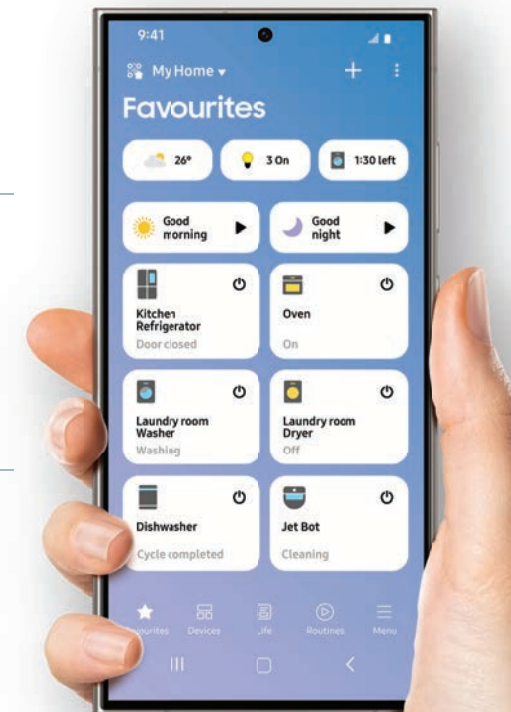

COMFORT | Making home experiences better

Come home to a perfectly cool room when you activate Welcome Cooling

Keep dishes hygienically clean with specialised cleaning programmes