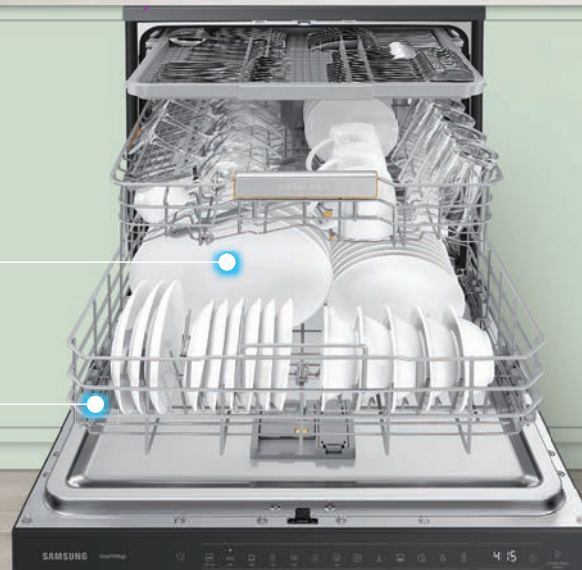

Auto Open Door

Speeds up the drying process by opening automatically at the end of a cycle to circulate air.

« Smart living, effortless washing »

Monitor and control your wash cycles and energy usage remotely, and receive tailored recommendations.

SmartThings Cooking seamlessly integrates with your oven to suggest the ideal wash cycle based on your recent recipes.