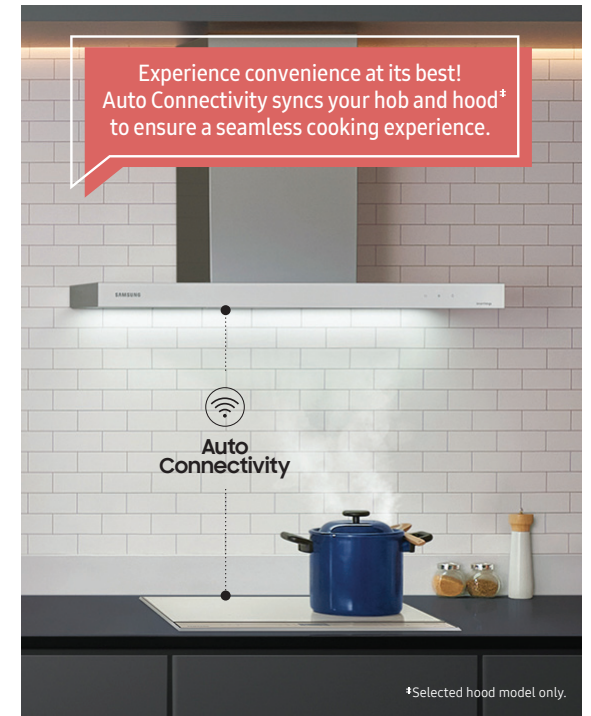

Experience convenience at its best!
Auto Connectivity syncs your hob and hood*
to ensure a seamless cooking experience.

Auto Connectivity

*Selected hood model only.

Get cooking with confidence using our induction hobs! Built to last, our hobs combine outstanding durability with sleek, modern design and effortless operation. Whether you're a seasoned cook or a culinary newbie, our range has got you covered!

Whip up a delicious meal completely stress-free with Dual Flex Zone — cook larger quantities at once by combining burners to accommodate bigger pans. Enjoy perfectly even cooking results every time, and take your cooking to new heights.