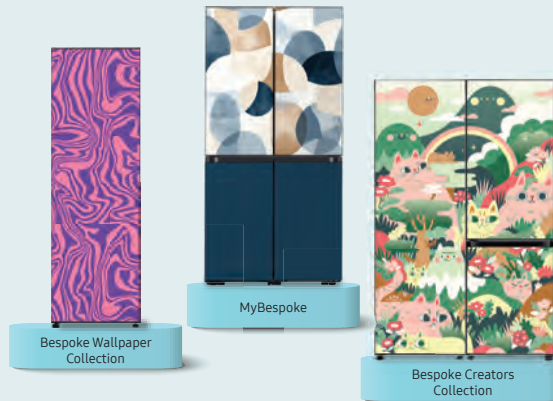

Your Bespoke fridge design installed in 4 simple steps¹⁵!

Selection and Purchase

Confirm your customised panel design with your sales representative:

- Curated Collection
- MyBespoke Design (Personalised)

Delivery

Bespoke fridge with your choice of panel colour will be delivered to you.

Customisation of Panel

Your original Bespoke panels will be collected and sent for customisation based on your confirmed artwork design. Temporary panels will be installed for you.

Final Installation

Your customised panel design will be delivered and re-installed onto your Bespoke fridge.

Scan the QR Code for more information and to view the latest designs

Now at a promotional price of $100*!

Browse our selection of designs or customise your own MyBespoke design. Speak to our promoter for more details.