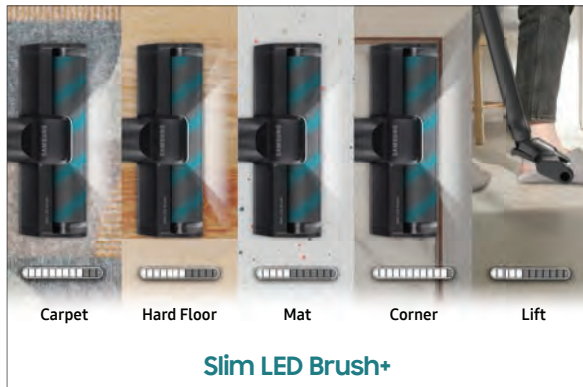

Charge and dispose dust automatically and hygienically, at the same time.

AI Cleaning³³

Experience intelligent cleaning - identifies different floor types and automatically adjusts suction power and brush speed.