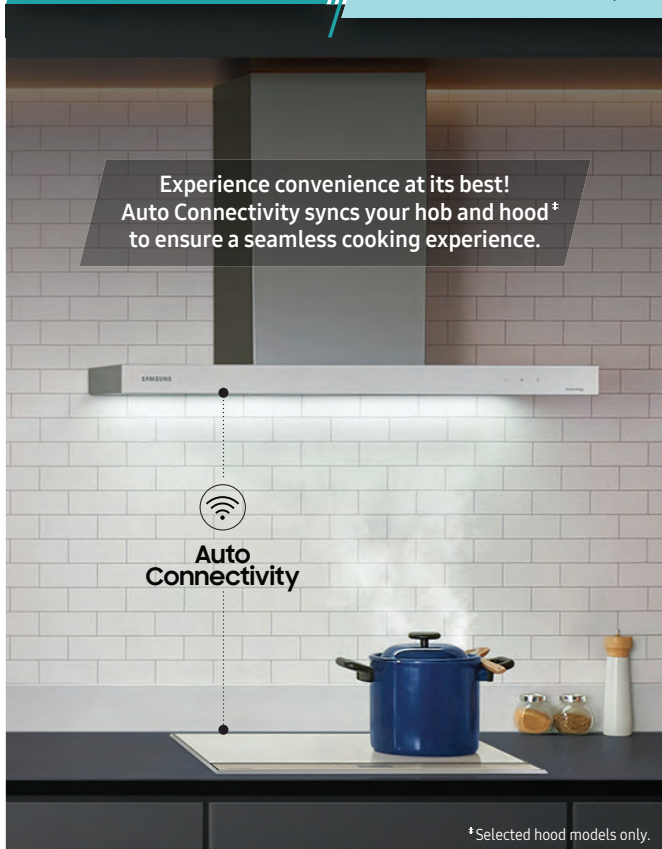

\$1,349

RRP: ~~\$1,715~~

Features:

- 7 Multi Functions
- 20 Auto Cook Programmes
- Catalytic Cleaning
- Wi-Fi® Smart Control®

WxDxH: 595x570x596mm

SmartThings Cooking®

Get personalised recipe recommendations or even do smart meal planning. You can also monitor and control the oven remotely.

Hood and Hob

Where all the culinary magic happens

Experience convenience at its best!
Auto Connectivity syncs your hob and hood* to ensure a seamless cooking experience.

Auto Connectivity

*Selected hood models only.