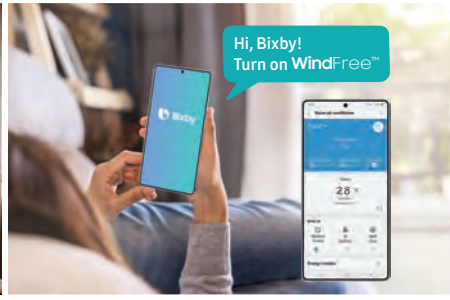

Control your air conditioner anytime, anywhere with SmartThings

Personalised instant comfort with Welcome Cooling

Come home to a perfectly cooled room by remotely turning your air conditioner on, to a pre-determined temperature

Remote control with smart Voice Control

Remotely control your home temperature with voice commands

Save more with AI Energy Mode

AI analyses your usage patterns and room conditions to adjust the temperature to an optimal level, reducing energy use by up to 28%⁶