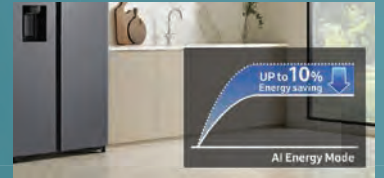

AI Energy Mode

Reduce energy consumption by up to 10%. Automatically adjust your usage with AI Energy Mode² in SmartThings Energy.

On-device Bixby⁷

Open the fridge doors with a simple voice command, or even ask Bixby to tell you the temperature inside!