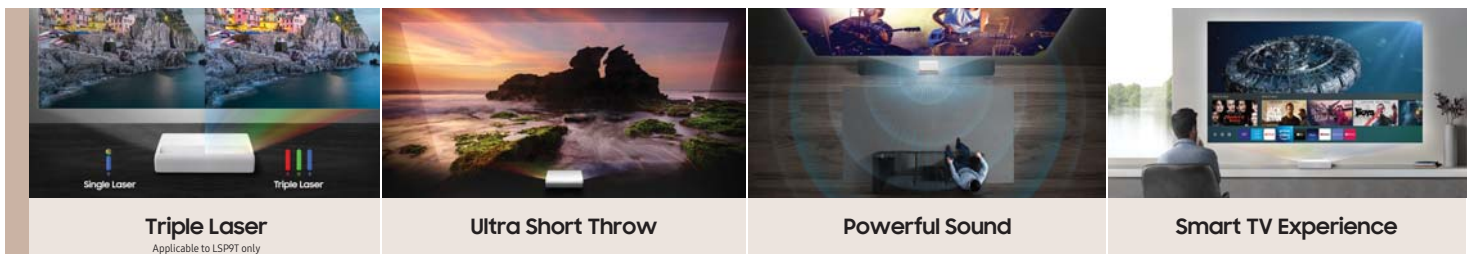

FREE*

BUY 55" | 43"

CAST

12 months entertainment package worth \$500

The Sero, LS05T

Available in 43"
Energy rating 3 TICKS

- Resolution 3,840 x 2,160
- Auto Rotation
- 100% Colour Volume³
- Quantum Processor 4K
- 4K AI Upscaling¹¹
- Adaptive Picture
- Active Voice Amplifier (AVA)
- Powerful 4.1ch 60w Speaker
- Tap View⁷
- Portrait Mode
- Ambient Mode¹⁴
- eARC (HDMI 2.1)

FREE*

BUY 43"

The Sero wheel + **CAST**

12 months entertainment package worth \$500

The Premiere LSP9T

- Screen size: 100" to 130"
- Resolution: 3,840 x 2,160
- Triple Laser Technology
- 2,800 Ansi Lumen
- Smart TV
- Ultra Short Throw
- HDR10+¹²
- Filmmaker Mode^{TM15}
- Powerful 4.2ch 40W
- Tap View⁷
- Game Enhancer¹⁶
- Acoustic Beam Technology
- One Master Remote Control (White)¹⁷