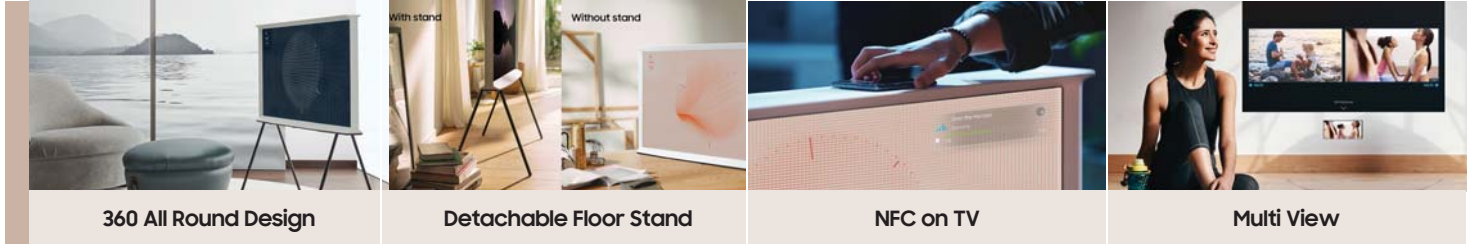

QLED Lifestyle TV

The Serif, LS01T

Available in 55" | 43"
Energy rating 4 TICKS | 3 TICKS

- Resolution 3,840 x 2,160
- 100% Colour Volume³
- Quantum Processor 4K
- 4K AI Upscaling¹¹
- Adaptive Picture
- Active Voice Amplifier (AVA)
- Tap View⁷
- NFC Technology on TV¹³
- Multi View⁸ (2 view)
- Ambient Mode¹⁴
- eARC (HDMI 2.1)