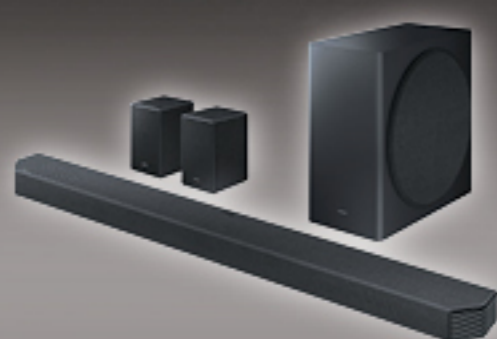

HW-Q950A soundbar
worth $1,999