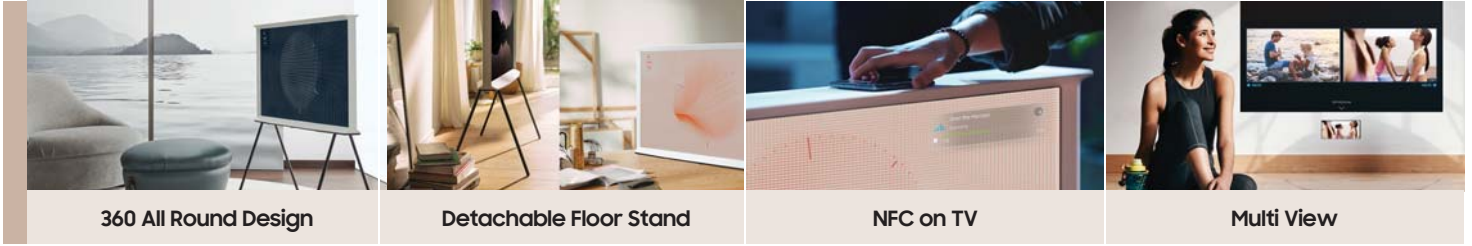

FREE *

BUY 75"

- 12 months entertainment package worth \$500
- \$100 Shopping Voucher
- Delivery & installation

BUY 65" | 55" | 50" | 43"

- 12 months entertainment package worth \$500

QLED Lifestyle TV

360 All Round Design