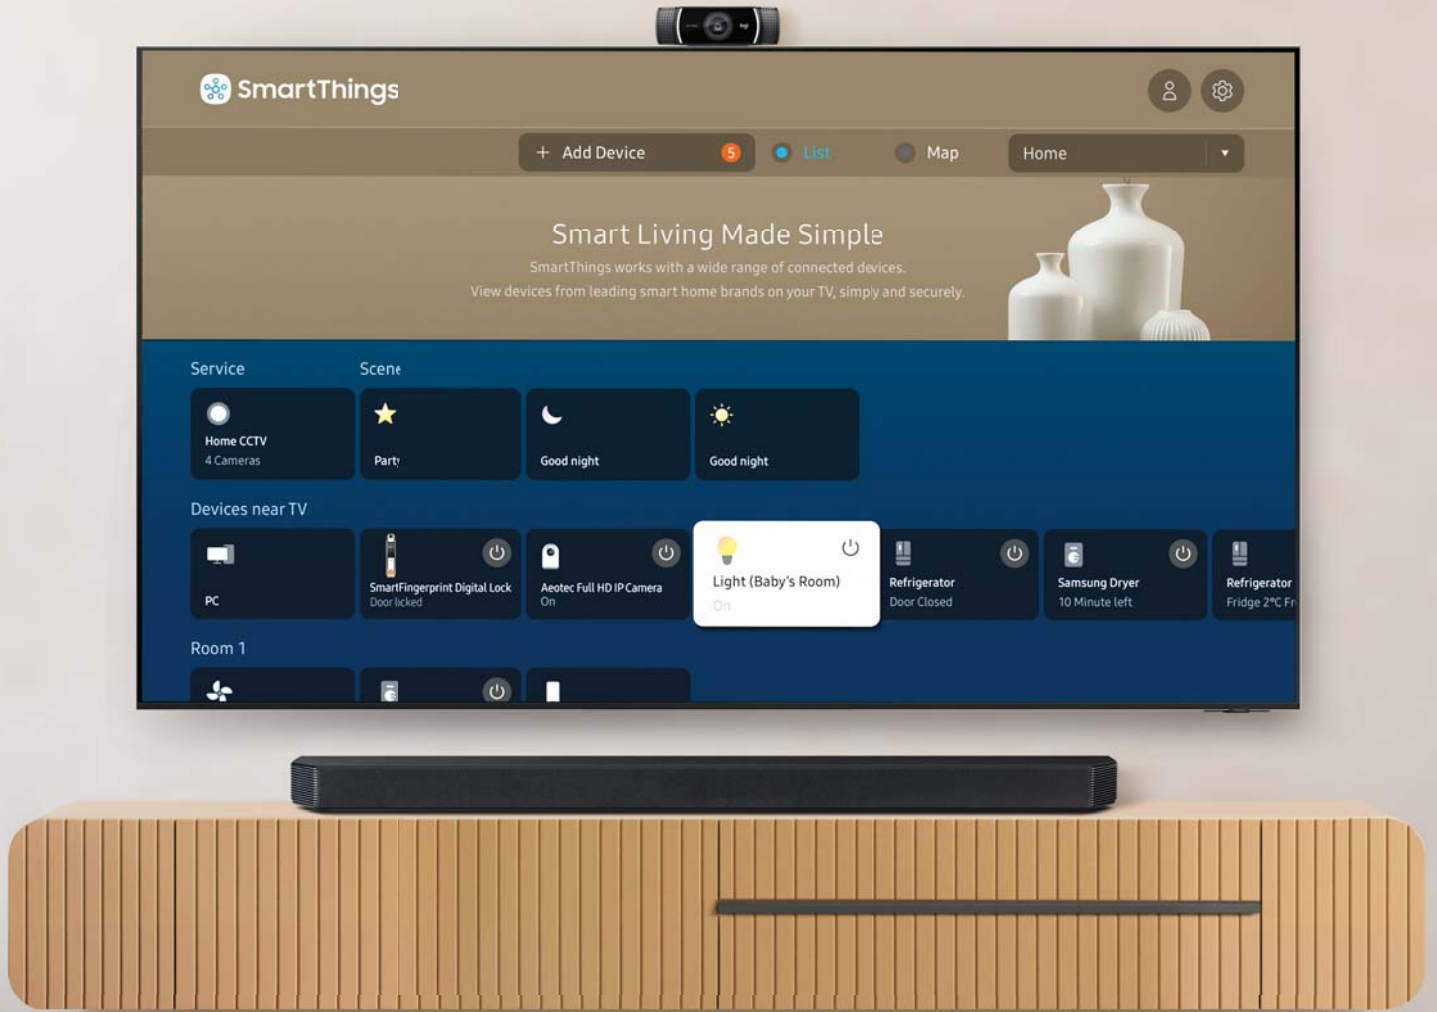

Great Samsung Sale

Smart home living with Samsung TV

Enhance your daily routines with a smart home

Connectivity

Convenience

Entertainment

Health workouts

Neo QLED 8K

Awards & Accolades:

Neo Quantum Processor 8K

Real 8K Resolution

Eye Safety Certified

Against Burn-in

QN900A

Available in Energy rating 85" 2 TICKS, 75" 1 TICK, 65" 1 TICK

- Resolution: 7,680 x 4,320
- Quantum Processor 8K
- Micro Full Array (Mini LED)
- Quantum HDR 64x¹ (65": Quantum HDR 48x)
- 8K AI Upscaling²
- 100% Colour Volume³
- Anti Reflection
- Ultra Viewing Angle
- OTS Pro
- Q-Symphony⁴
- Bixby Voice Assistant⁵
- SmartThings⁶
- Tap View⁷
- Multi View⁸ (4 view)
- Motion Xcelerator Turbo+
- Dynamic Black EQ
- Super UltraWide GameView⁹
- Game Bar
- FreeSync Premium Pro
- Infinity One Design
- Infinity Screen
- Attachable Slim One Connect¹⁰
- SolarCell Remote