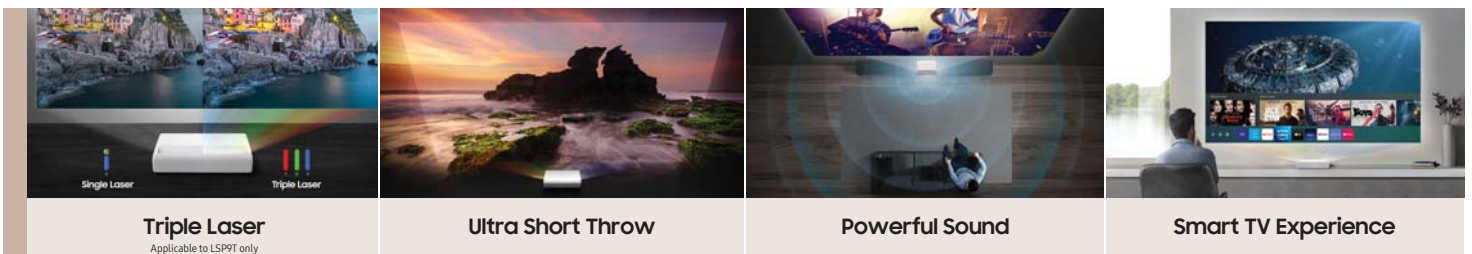

Triple Laser

Applicable to LSP97 only

Ultra Short Throw

Powerful Sound

Smart TV Experience

The Premiere LSP9T

- Screen size: 100" to 130"
- Resolution: 3,840 x 2,160
- Triple Laser Technology
- 2,800 Ansi Lumen
- Smart TV
- Ultra Short Throw
- HDR10+¹²
- Filmmaker Mode^{TM15}
- Powerful 4.2ch 40W
- Tap View⁷
- Game Enhancer¹⁶
- Acoustic Beam Technology
- One Master Remote Control (White)¹⁷

LSP7T

- Screen size: 90" to 120"
- Resolution: 3,840 x 2,160
- Single Laser Technology
- 2,200 Ansi Lumen
- Smart TV
- Ultra Short Throw
- HDR10+¹²
- Filmmaker Mode^{TM15}

- Powerful 2.2ch 30W
- Tap View⁷
- Game Enhancer¹⁶
- One Master Remote Control (White)¹⁷

FREE*

BUY LSP9T

$1000 Screen Voucher OR 100" motorised projector screen worth $1,198

+ CAST 12 months entertainment package worth $500

+ Delivery

BUY LSP7T

$500 Screen Voucher

+ CAST 12 months entertainment package worth $500

+ Delivery

*Does not include screen installation