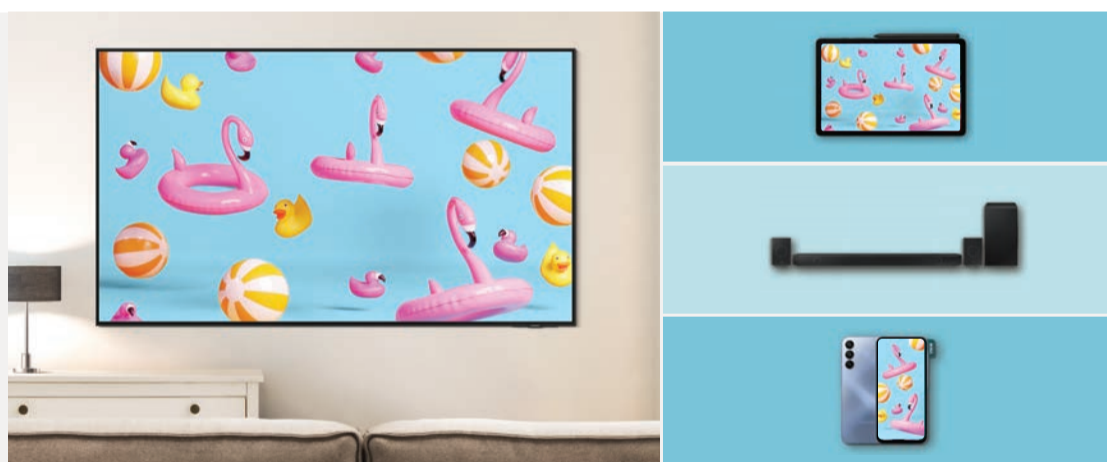

Energy Saving

Works with **Samsung SmartThings**

Low Noise

Air Purification

Fast Cooling

That's why I love WindFree™
★★★★★

Store List

Gauteng:

Samsung Store Clearwater - 011 615 1157
Samsung Store Cresta - 011 615 1157
Samsung Store Sandton City - 010 001 9440
Samsung Store Mall of Africa - 010 001 9441
Samsung Store Fourways Crossing - 011 465 1466
Samsung Store Menlyn - 012 368 9102
Samsung Store Eastgate - 011 615 1157

Western Cape:

Samsung Store Canal Walk - 021 555 4683
Samsung Store Cavendish Square - 021 001 0685
Samsung Store Table Bay Mall - 021 065 2336
Samsung Store Tyger Valley - 021 914 0909
Samsung Store V&A - 087 148 4082
Samsung Store Somerset - 021 851 1946

KwaZulu-Natal:

Samsung Store Ballito - 032 001 0388
Samsung Store Gateway - 031 566 6783
Samsung Store Pavilion - 031 001 0424