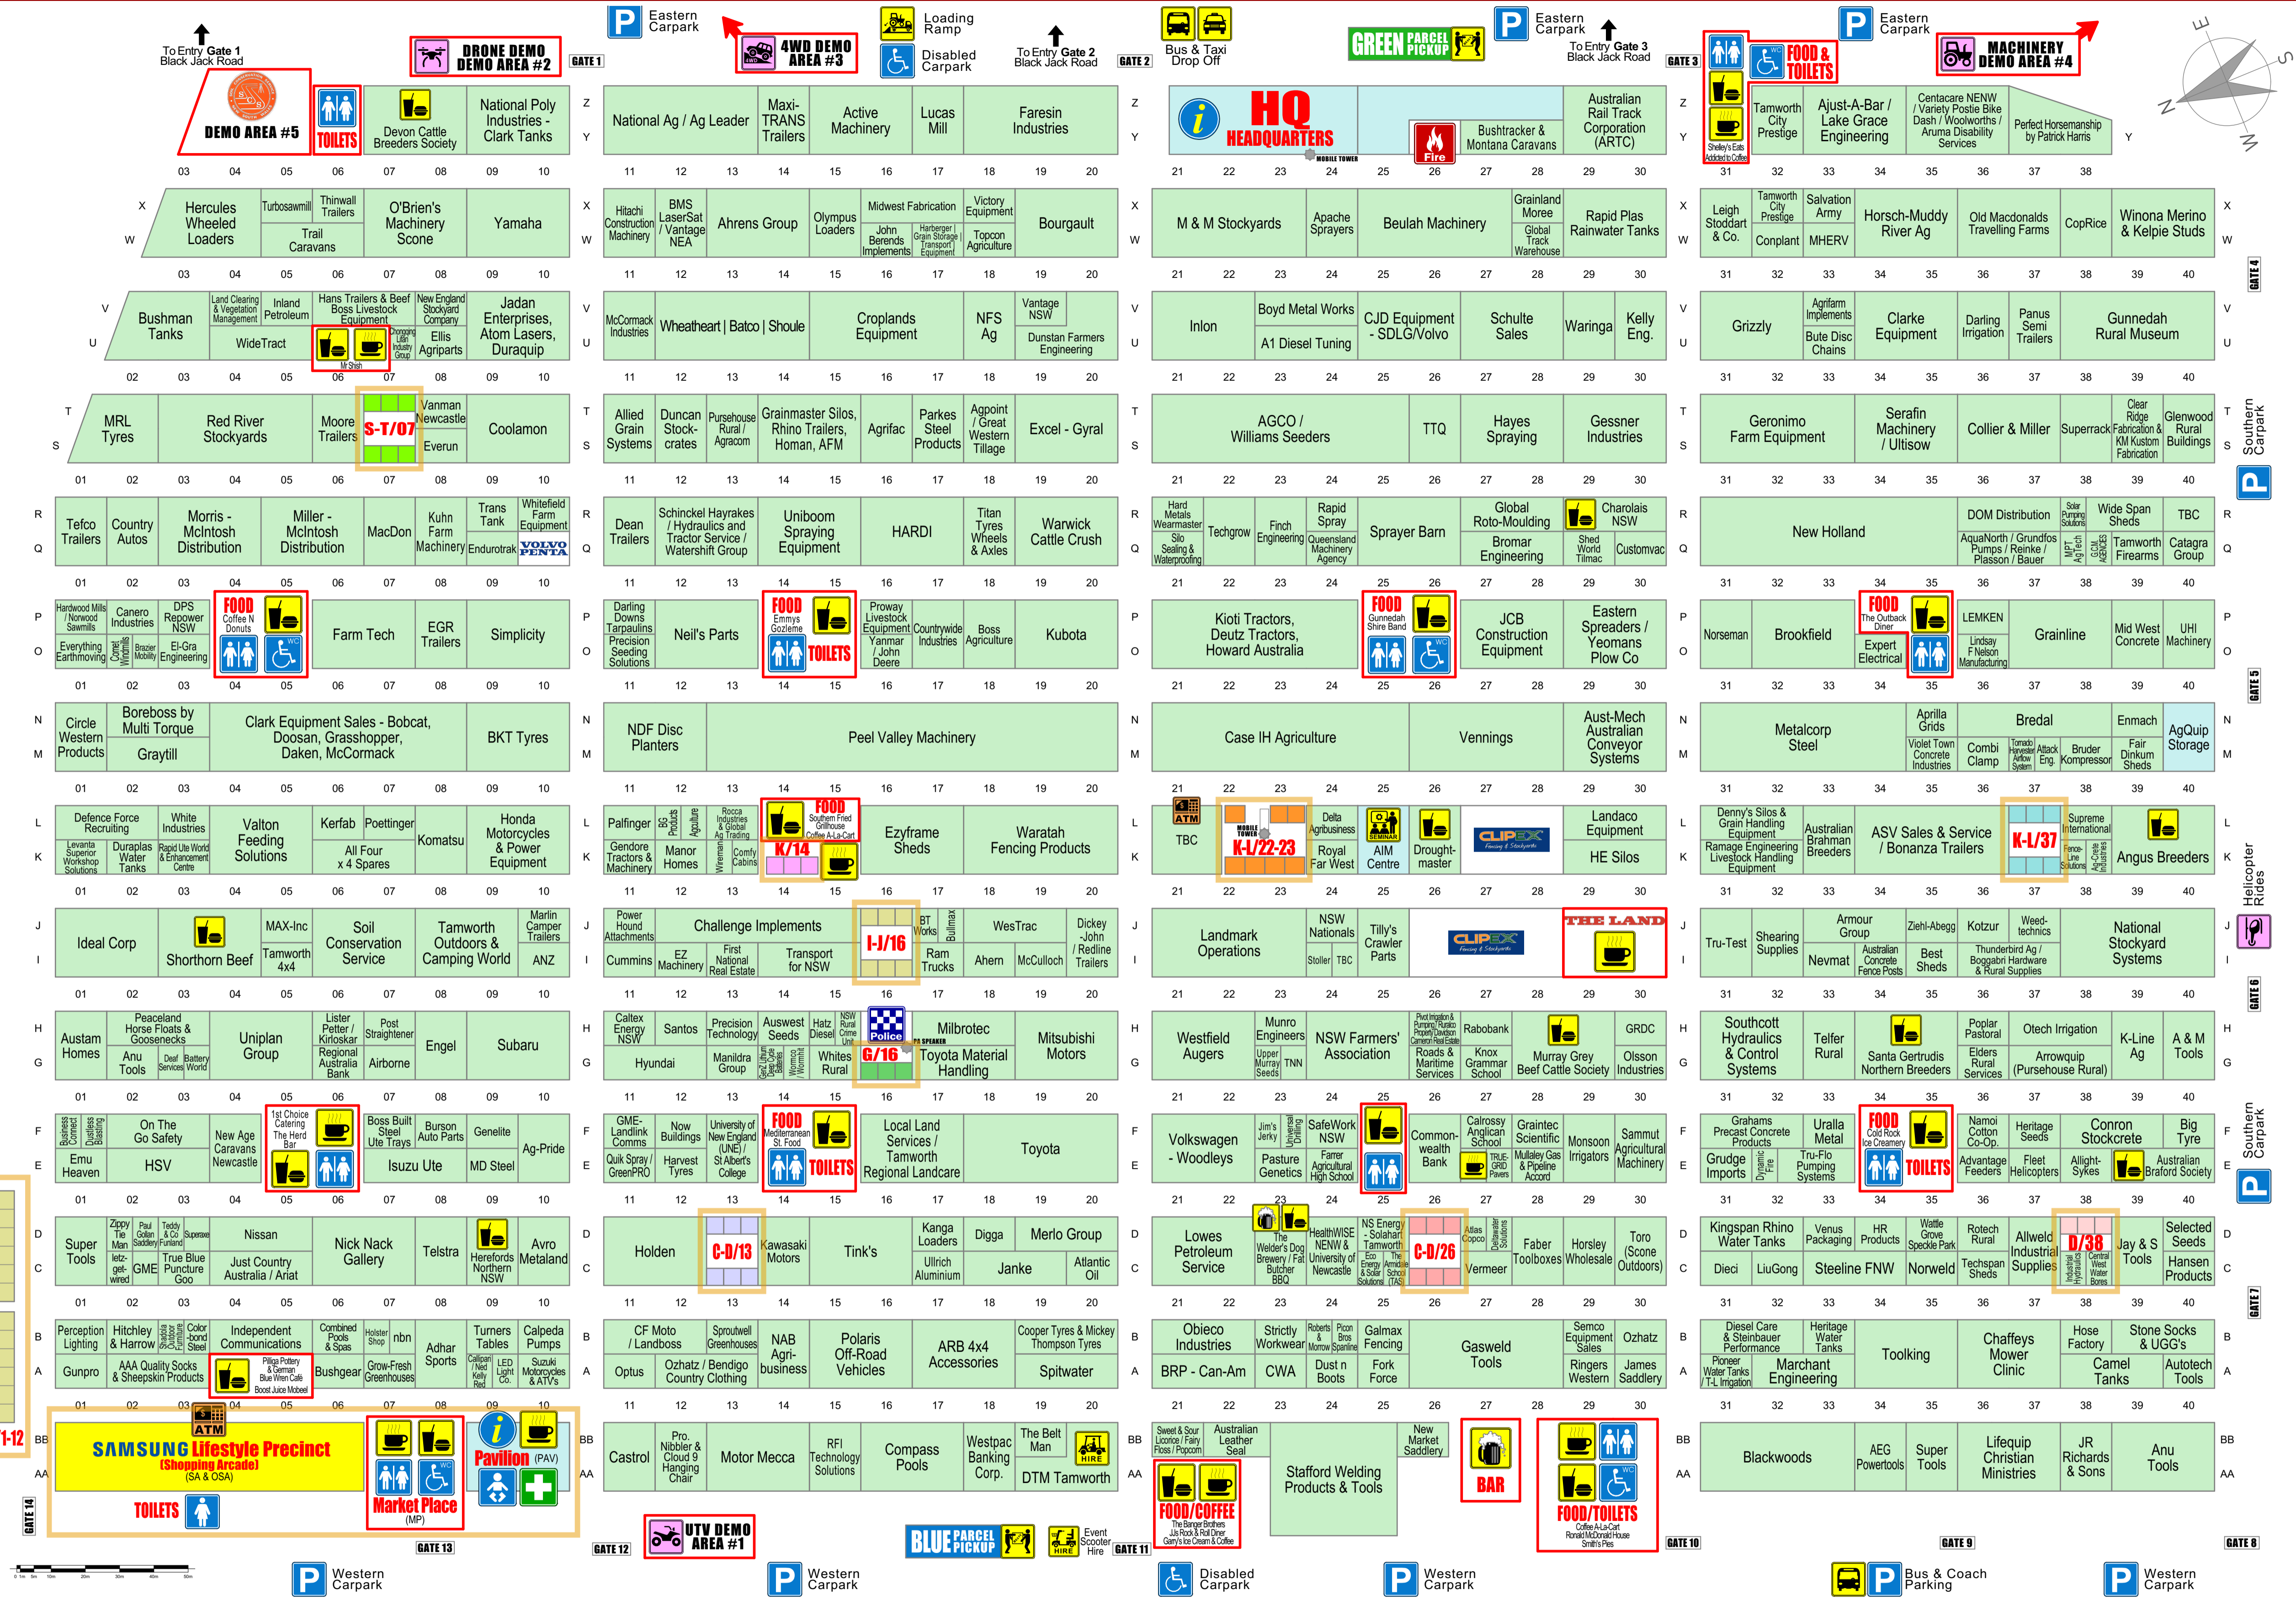

LEGEND

	Information		Food & Drink		Toilets
	NSW Police Force		Bar		Disabled Toilets
	St John First Aid		Coffee		Parents & Nursing Mothers
	NSW Rural Fire Service		Parcel Pickup		Car Park
	ATM / Cash Out		AIM Centre (K-L/25)		Disabled Car Park
	Demonstration Area		Golf Cart & Scooter Hire