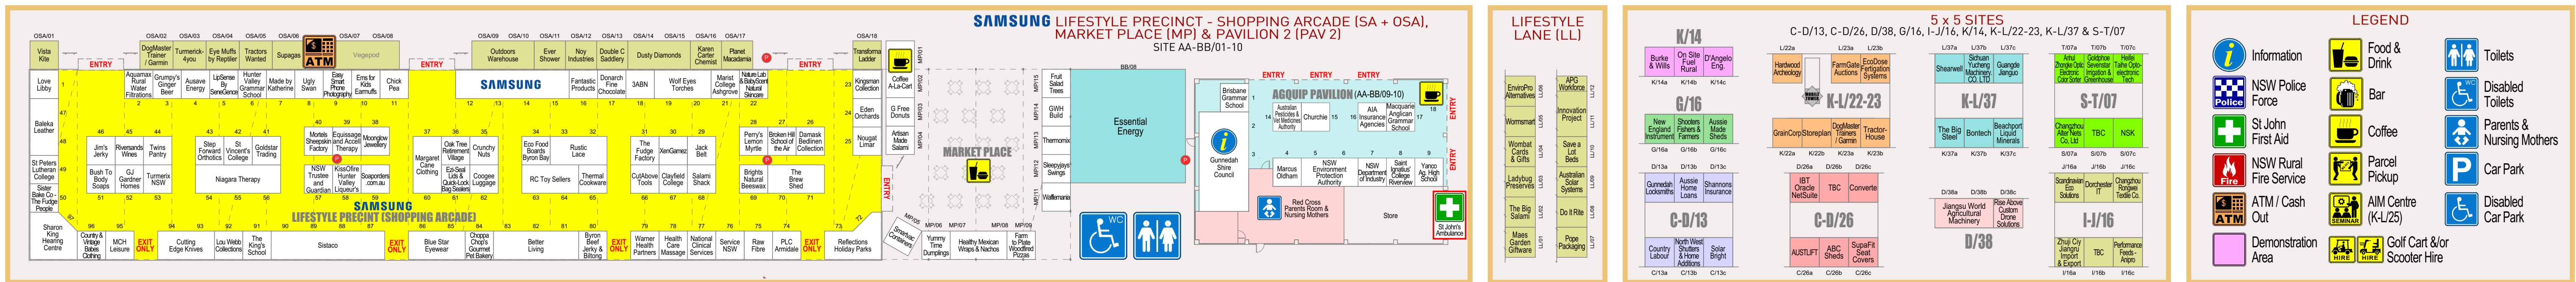

LEGEND

	Information		Food & Drink		Toilets
	NSW Police Force		Bar		Disabled Toilets
	St John First Aid		Coffee		Parents & Nursing Mothers
	NSW Rural Fire Service		Parcel Pickup		Car Park
	ATM / Cash Out		AIM Centre (K-L/25)		Disabled Car Park
	Demonstration Area		Golf Cart & Scooter Hire