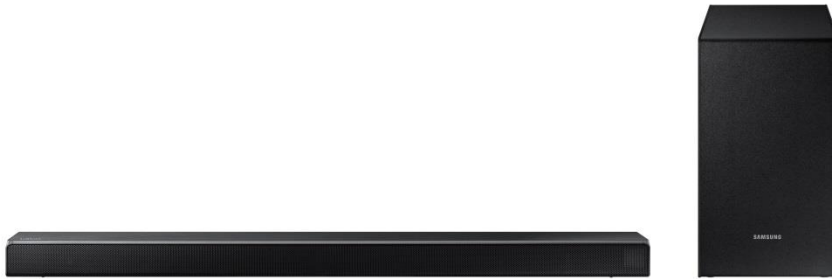

SAMSUNG

Series 4 HW-N450 Soundbar

Elevate your TV sound

Go beyond what you see, and experience powerful sound with clear tones and deep bass.

HW-N450 Features

Powerful Sound

4 built-in speakers with dedicated amplifiers for powerful sound

Wireless Surround Sound Capable

Enhance your TV sound to cinematic DTS or Dolby Digital 5.1 surround sound with the optional Samsung Wireless Rear Speaker Kit.*

Wireless Subwoofer

Set the wireless subwoofer in your space and surround yourself with deep, rich bass.^

Bluetooth

Stream your favourite music from your compatible device wirelessly via Bluetooth and enjoy music from your mobile in fantastic audio quality.

Wireless TV Connection

Connect the Soundbar to your compatible Samsung TV with ease and without the clutter of wires via Bluetooth. Enjoy all your content with clear, impactful sound.

*Wireless Rear Speaker Kit requires line of sight and a power cable. Rear speakers are connected to a central module by cable.
^Subwoofer requires a connection to a mains power supply.

Product	Product Category	Two-Body Soundbar
	Model Number	HW-N450/XY
Features	Number of Channels	2.1 Ch
	Number of Speakers	4
	Frequency Range	42Hz ~ 20kHz
Speaker	Centre Speaker	No
	Up-firing Speaker	No
	Side-firing Speaker	No
	Subwoofer	Yes, wireless (6.5 inch)
	Colour	Black
Audio Features	Sound Modes	2 (Virtual Surround Sound, Standard)
	Wide Range Tweeter	No
	Upscaling	No
	Distortion Cancelling	No
	Acoustic Beam Technology	No
	Game Mode	No
	Wireless Rear Speaker Kit Included	No (SWA-8500S/XY – sold separately)*
Video Features	High Dynamic Range (HDR) Pass Through	No
	4K Video Pass-Through	No
	3D Video Pass-Through	Yes~
Decoding Format (Audio Visual)	Dolby Digital	Dolby 2 ch
	Dolby True HD	No
	Dolby Atmos	No
	DTS:X	No
	DTS Digital Surround	DTS 2 ch
	DTS HD	No
Decoding Format (Audio Only)	AAC	Yes
	MP3	Yes
	WAV	Yes
	OGG	Yes
	FLAC	Yes
	ALAC	No
	AIFF	No