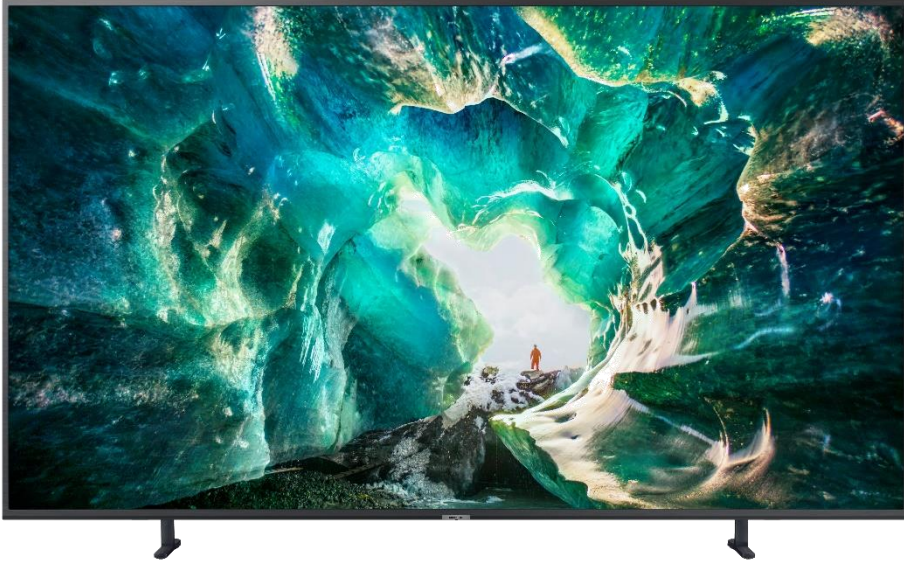

SAMSUNG

82" Series 8 RU8000 UHD 4K TV

Smooth motion for fast-paced action.

Top Features

200Hz Motion Rate

Keep up with fast-paced sports and action movies so you see the picture with clarity.

One Remote Control

Easily control all of your compatible devices with our simple One Remote Control and get quick access to things like Netflix, YouTube, Xbox or a Soundbar with Smart Hub.*

Works With

Samsung TV works with Bixby, Google Assistant, Amazon Alexa and Apple AirPlay. Manage your entertainment and home with ease - control your TV and connected home devices through the SmartThings app.**

Product	Product Category		4K UHD TV
	Model Number		UA82RU8000WXXY
Display	Screen Size (rounded)	Inch	82
	Screen Size (rounded)	cm	208
	Display Technology		LED 4K
	Resolution		3840 x 2160 (4K UHD)
	Motion Refresh Rate	Hz	200
Picture Quality	Colour		Dynamic Crystal Colour
	Contrast		Mega Contrast
	Anti Reflection Screen		No
	Backlight		Edge-lit (Bottom)
	Local Dimming		Yes
	High Dynamic Range		Yes (HDR10+ Playback)
	HLG (Hybrid Log Gamma)		Yes
	Micro Dimming		UHD Dimming
	Specialised Game Mode		Yes (4)
	Auto Game Mode		Yes (14 ms input lag)
	Dynamic Black Equalizer		Yes
	Variable Refresh Rate		Yes
	Picture Modes		Dynamic, Standard, Natural, Movie
Picture Engine		UHD Engine	
Processor		Quad-Core	
Style	Bezel		Slim
	Stand Type		Flat Foot Simple
	Stand Colour		Titan Gray
	One Connect Box		No
	Cable Management		Yes
	Slim Fit Wall-Mount Compatible		No
	VESA Wall Mount Support (W x H)	mm	600 x 400
	VESA Standard Screw Size		M8
	VESA Standard Screw Depth	mm	41-43
	Optional Stand Compatible		No